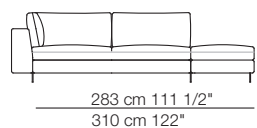

Lee sofa
Goya small table

Lee sofa composition

arflex

I colori sono da considerarsi puramente indicativi / Colors are to be considered as purely indicative 2020 - Rev. 0.0 -
Seven Salotti S.p.A - All rights reserved

Lee sofa composition L02
Island small table
Bonsai small table

Lee sofa
Arcolor small table

LEE

Divani
Sofas

Elementi con 1 bracciolo
Units with 1 armrest

Elementi senza braccioli
Units without armrests

LEE

Elementi angolo con 1 bracciolo
Corner units with 1 armrest

Elementi isola con angolo
Isle units with corner unit

Chaise longue con 1 bracciolo
Chaise longue with 1 armrest

Pouf

Composizioni
Compositions

Sizes, weights and finishes may change without previous notice. All dimensions are expressed in centimeters and inches. File CAD 2D-3D available on www.arflex.com For more information on product visit www.arflex.com, or contact us at : info@arflex.it