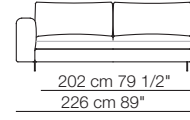

Lee sofa composition L02
Island small table
Bonsai small table

Lee sofa
Arcolor small table

LEE

Divani
Sofas

Elementi con 1 bracciolo
Units with 1 armrest

Elementi senza braccioli
Units without armrests

LEE

Elementi angolo con 1 bracciolo
Corner units with 1 armrest

Elementi isola con angolo
Isle units with corner unit

Chaise longue con 1 bracciolo
Chaise longue with 1 armrest

Pouf

Composizioni
Compositions

Sizes, weights and finishes may change without previous notice. All dimensions are expressed in centimeters and inches. File CAD 2D-3D available on www.arflex.com For more information on product visit www.arflex.com, or contact us at : info@arflex.it