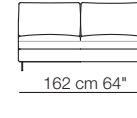

Lee sofa composition L02
Island small table
Bonsai small table

Lee sofa
Arcolor small table

LEE

Divani
Sofas

Elementi con 1 bracciolo
Units with 1 armrest

Elementi senza braccioli
Units without armrests

LEE

Elementi angolo con 1 bracciolo
Corner units with 1 armrest

Elementi isola con angolo
Isle units with corner unit

Chaise longue con 1 bracciolo
Chaise longue with 1 armrest

Pouf

Composizioni
Compositions

Sizes, weights and finishes may change without previous notice. All dimensions are expressed in centimeters and inches. File CAD 2D-3D available on www.arflex.com For more information on product visit www.arflex.com, or contact us at : info@arflex.it