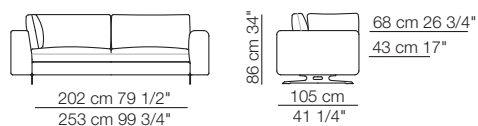

Lee sofa composition L02
Island small table
Bonsai small table

Lee sofa
Arcolor small table

LEE

Divani
Sofas

Elementi con 1 bracciolo
Units with 1 armrest

Elementi senza braccioli
Units without armrests

LEE

Elementi angolo con 1 bracciolo
Corner units with 1 armrest

Elementi isola con angolo
Isle units with corner unit

Chaise longue con 1 bracciolo
Chaise longue with 1 armrest

Pouf

Composizioni
Compositions

Sizes, weights and finishes may change without previous notice. All dimensions are expressed in centimeters and inches. File CAD 2D-3D available on www.arflex.com For more information on product visit www.arflex.com, or contact us at : info@arflex.it