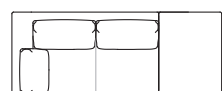

Lee sofa
Goya small table

Lee sofa composition

arflex

I colori sono da considerarsi puramente indicativi / Colors are to be considered as purely indicative 2020 - Rev. 0.0 -
Seven Salotti S.p.A - All rights reserved

Lee sofa composition L02
Island small table
Bonsai small table

Lee sofa
Arcolor small table

LEE

Divani
Sofas

Elementi con 1 bracciolo
Units with 1 armrest

Elementi senza braccioli
Units without armrests

LEE

Elementi angolo con 1 bracciolo
Corner units with 1 armrest

Elementi isola con angolo
Isle units with corner unit

Chaise longue con 1 bracciolo
Chaise longue with 1 armrest

Pouf

Composizioni
Compositions

Sizes, weights and finishes may change without previous notice. All dimensions are expressed in centimeters and inches. File CAD 2D-3D available on www.arflex.com For more information on product visit www.arflex.com, or contact us at : info@arflex.it