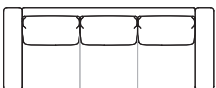

Lee sofa
Goya small table

Lee sofa composition

arflex

I colori sono da considerarsi puramente indicativi / Colors are to be considered as purely indicative 2020 - Rev. 0.0 -
Seven Salotti S.p.A - All rights reserved

Lee sofa composition L02
Island small table
Bonsai small table

Lee sofa
Arcolor small table

LEE

Divani
Sofas

Elementi con 1 bracciolo
Units with 1 armrest

Elementi senza braccioli
Units without armrests

LEE

Elementi angolo con 1 bracciolo
Corner units with 1 armrest

Elementi isola con angolo
Isle units with corner unit

Chaise longue con 1 bracciolo
Chaise longue with 1 armrest

Pouf

Composizioni
Compositions

Sizes, weights and finishes may change without previous notice. All dimensions are expressed in centimeters and inches. File CAD 2D-3D available on www.arflex.com For more information on product visit www.arflex.com, or contact us at : info@arflex.it