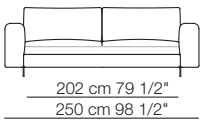

LEE

Divani
Sofas