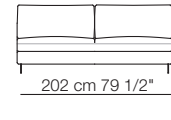

Lee sofa composition L02
Island small table
Bonsai small table

Lee sofa
Arcolor small table

LEE

Divani
Sofas

Elementi con 1 bracciolo
Units with 1 armrest

Elementi senza braccioli
Units without armrests

LEE

Elementi angolo con 1 bracciolo
Corner units with 1 armrest

Elementi isola con angolo
Isle units with corner unit

Chaise longue con 1 bracciolo
Chaise longue with 1 armrest

Pouf

Composizioni
Compositions

Sizes, weights and finishes may change without previous notice. All dimensions are expressed in centimeters and inches. File CAD 2D-3D available on www.arflex.com For more information on product visit www.arflex.com, or contact us at : info@arflex.it