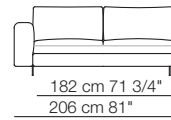

Lee sofa composition L02
Island small table
Bonsai small table

Lee sofa
Arcolor small table

LEE

Divani
Sofas

Elementi con 1 bracciolo
Units with 1 armrest

Elementi senza braccioli
Units without armrests

LEE

Elementi angolo con 1 bracciolo
Corner units with 1 armrest

Elementi isola con angolo
Isle units with corner unit

Chaise longue con 1 bracciolo
Chaise longue with 1 armrest

Pouf

Composizioni
Compositions

Sizes, weights and finishes may change without previous notice. All dimensions are expressed in centimeters and inches. File CAD 2D-3D available on www.arflex.com For more information on product visit www.arflex.com, or contact us at : info@arflex.it