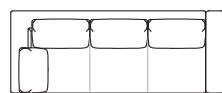

Lee sofa composition L02
Island small table
Bonsai small table

Lee sofa
Arcolor small table

LEE

Divani
Sofas

Elementi con 1 bracciolo
Units with 1 armrest

Elementi senza braccioli
Units without armrests

LEE

Elementi angolo con 1 bracciolo
Corner units with 1 armrest

Elementi isola con angolo
Isle units with corner unit

Chaise longue con 1 bracciolo
Chaise longue with 1 armrest

Pouf

Composizioni
Compositions

Sizes, weights and finishes may change without previous notice. All dimensions are expressed in centimeters and inches. File CAD 2D-3D available on www.arflex.com For more information on product visit www.arflex.com, or contact us at : info@arflex.it