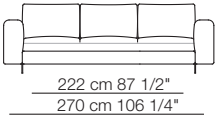

Lee sofa
Goya small table

Lee sofa composition

arflex

I colori sono da considerarsi puramente indicativi / Colors are to be considered as purely indicative 2020 - Rev. 0.0 -
Seven Salotti S.p.A - All rights reserved

Lee sofa composition L02
Island small table
Bonsai small table

Lee sofa
Arcolor small table

LEE

Divani
Sofas

Elementi con 1 bracciolo
Units with 1 armrest

Elementi senza braccioli
Units without armrests

LEE

Elementi angolo con 1 bracciolo
Corner units with 1 armrest

Elementi isola con angolo
Isle units with corner unit

Chaise longue con 1 bracciolo
Chaise longue with 1 armrest

Pouf

Composizioni
Compositions

Sizes, weights and finishes may change without previous notice. All dimensions are expressed in centimeters and inches. File CAD 2D-3D available on www.arflex.com For more information on product visit www.arflex.com, or contact us at : info@arflex.it