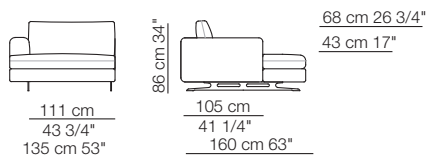

Lee sofa composition L02
Island small table
Bonsai small table

Lee sofa
Arcolor small table

LEE

Divani
Sofas

Elementi con 1 bracciolo
Units with 1 armrest

Elementi senza braccioli
Units without armrests

LEE

Elementi angolo con 1 bracciolo
Corner units with 1 armrest

Elementi isola con angolo
Isle units with corner unit

Chaise longue con 1 bracciolo
Chaise longue with 1 armrest

Pouf

Composizioni
Compositions

Sizes, weights and finishes may change without previous notice. All dimensions are expressed in centimeters and inches. File CAD 2D-3D available on www.arflex.com For more information on product visit www.arflex.com, or contact us at : info@arflex.it