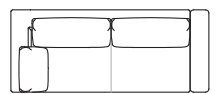

Lee sofa composition L02
Island small table
Bonsai small table

Lee sofa
Arcolor small table

LEE

Divani
Sofas

Elementi con 1 bracciolo
Units with 1 armrest

Elementi senza braccioli
Units without armrests

LEE

Elementi angolo con 1 bracciolo
Corner units with 1 armrest

Elementi isola con angolo
Isle units with corner unit

Chaise longue con 1 bracciolo
Chaise longue with 1 armrest

Pouf

Composizioni
Compositions

Sizes, weights and finishes may change without previous notice. All dimensions are expressed in centimeters and inches. File CAD 2D-3D available on www.arflex.com For more information on product visit www.arflex.com, or contact us at : info@arflex.it