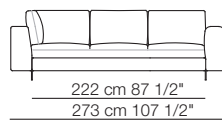

Lee sofa
Goya small table

Lee sofa composition

arflex

I colori sono da considerarsi puramente indicativi / Colors are to be considered as purely indicative 2020 - Rev. 0.0 -
Seven Salotti S.p.A - All rights reserved

Lee sofa composition L02
Island small table
Bonsai small table

Lee sofa
Arcolor small table

LEE

Divani
Sofas

Elementi con 1 bracciolo
Units with 1 armrest

Elementi senza braccioli
Units without armrests

LEE

Elementi angolo con 1 bracciolo
Corner units with 1 armrest

Elementi isola con angolo
Isle units with corner unit

Chaise longue con 1 bracciolo
Chaise longue with 1 armrest

Pouf

Composizioni
Compositions

Sizes, weights and finishes may change without previous notice. All dimensions are expressed in centimeters and inches. File CAD 2D-3D available on www.arflex.com For more information on product visit www.arflex.com, or contact us at : info@arflex.it