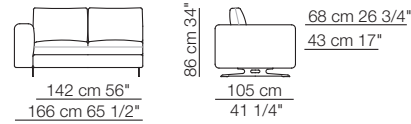

Lee sofa composition L02
Island small table
Bonsai small table

Lee sofa
Arcolor small table

LEE

Divani
Sofas

Elementi con 1 bracciolo
Units with 1 armrest

Elementi senza braccioli
Units without armrests

LEE

Elementi angolo con 1 bracciolo
Corner units with 1 armrest

Elementi isola con angolo
Isle units with corner unit

Chaise longue con 1 bracciolo
Chaise longue with 1 armrest

Pouf

Composizioni
Compositions

Sizes, weights and finishes may change without previous notice. All dimensions are expressed in centimeters and inches. File CAD 2D-3D available on www.arflex.com For more information on product visit www.arflex.com, or contact us at : info@arflex.it