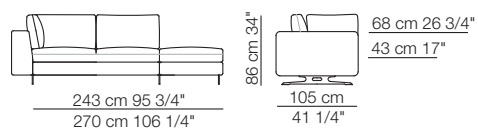

Lee sofa composition L02
Island small table
Bonsai small table

Lee sofa
Arcolor small table

LEE

Divani
Sofas

Elementi con 1 bracciolo
Units with 1 armrest

Elementi senza braccioli
Units without armrests

LEE

Elementi angolo con 1 bracciolo
Corner units with 1 armrest

Elementi isola con angolo
Isle units with corner unit

Chaise longue con 1 bracciolo
Chaise longue with 1 armrest

Pouf

Composizioni
Compositions

Sizes, weights and finishes may change without previous notice. All dimensions are expressed in centimeters and inches. File CAD 2D-3D available on www.arflex.com For more information on product visit www.arflex.com, or contact us at : info@arflex.it