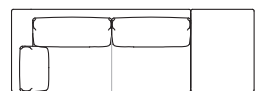

Lee sofa
Goya small table

Lee sofa composition

arflex

I colori sono da considerarsi puramente indicativi / Colors are to be considered as purely indicative 2020 - Rev. 0.0 -
Seven Salotti S.p.A - All rights reserved

Lee sofa composition L02
Island small table
Bonsai small table

Lee sofa
Arcolor small table

LEE

Divani
Sofas

Elementi con 1 bracciolo
Units with 1 armrest

Elementi senza braccioli
Units without armrests

LEE

Elementi angolo con 1 bracciolo
Corner units with 1 armrest

Elementi isola con angolo
Isle units with corner unit

Chaise longue con 1 bracciolo
Chaise longue with 1 armrest

Pouf

Composizioni
Compositions

Sizes, weights and finishes may change without previous notice. All dimensions are expressed in centimeters and inches. File CAD 2D-3D available on www.arflex.com For more information on product visit www.arflex.com, or contact us at : info@arflex.it