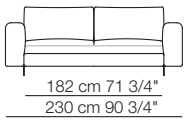

LEE

Divani
Sofas