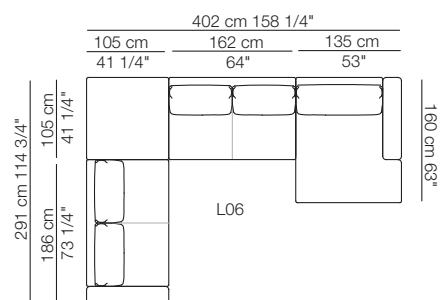

Elementi angolo con 1 bracciolo
Corner units with 1 armrest

Elementi isola con angolo
Isle units with corner unit

Chaise longue con 1 bracciolo
Chaise longue with 1 armrest

Pouf

Composizioni
Compositions

Sizes, weights and finishes may change without previous notice. All dimensions are expressed in centimeters and inches. File CAD 2D-3D available on www.arflex.com For more information on product visit www.arflex.com, or contact us at : info@arflex.it