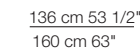

Lee sofa composition L02
Island small table
Bonsai small table

Lee sofa
Arcolor small table

LEE

Divani
Sofas

Elementi con 1 bracciolo
Units with 1 armrest

Elementi senza braccioli
Units without armrests

LEE

Elementi angolo con 1 bracciolo
Corner units with 1 armrest

Elementi isola con angolo
Isle units with corner unit

Chaise longue con 1 bracciolo
Chaise longue with 1 armrest

Pouf

Composizioni
Compositions

Sizes, weights and finishes may change without previous notice. All dimensions are expressed in centimeters and inches. File CAD 2D-3D available on www.arflex.com For more information on product visit www.arflex.com, or contact us at : info@arflex.it