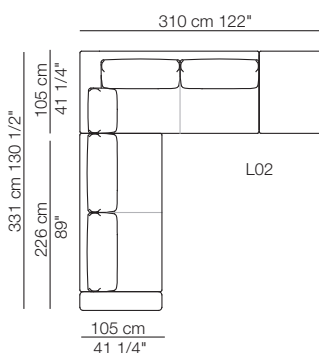

Elementi angolo con 1 bracciolo
Corner units with 1 armrest

Elementi isola con angolo
Isle units with corner unit

Chaise longue con 1 bracciolo
Chaise longue with 1 armrest

Pouf

Composizioni
Compositions

Sizes, weights and finishes may change without previous notice. All dimensions are expressed in centimeters and inches. File CAD 2D-3D available on www.arflex.com For more information on product visit www.arflex.com, or contact us at : info@arflex.it