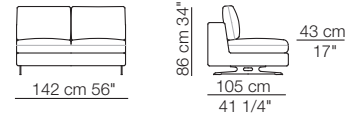

Lee sofa composition L02
Island small table
Bonsai small table

Lee sofa
Arcolor small table

LEE

Divani
Sofas

Elementi con 1 bracciolo
Units with 1 armrest

Elementi senza braccioli
Units without armrests

LEE

Elementi angolo con 1 bracciolo
Corner units with 1 armrest

Elementi isola con angolo
Isle units with corner unit

Chaise longue con 1 bracciolo
Chaise longue with 1 armrest

Pouf

Composizioni
Compositions

Sizes, weights and finishes may change without previous notice. All dimensions are expressed in centimeters and inches. File CAD 2D-3D available on www.arflex.com For more information on product visit www.arflex.com, or contact us at : info@arflex.it