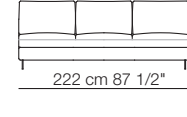

Lee sofa composition L02
Island small table
Bonsai small table

Lee sofa
Arcolor small table

LEE

Divani
Sofas

Elementi con 1 bracciolo
Units with 1 armrest

Elementi senza braccioli
Units without armrests

LEE

Elementi angolo con 1 bracciolo
Corner units with 1 armrest

Elementi isola con angolo
Isle units with corner unit

Chaise longue con 1 bracciolo
Chaise longue with 1 armrest

Pouf

Composizioni
Compositions

Sizes, weights and finishes may change without previous notice. All dimensions are expressed in centimeters and inches. File CAD 2D-3D available on www.arflex.com For more information on product visit www.arflex.com, or contact us at : info@arflex.it