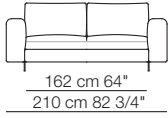

LEE

Divani
Sofas