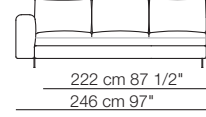

Lee sofa composition L02
Island small table
Bonsai small table

Lee sofa
Arcolor small table

LEE

Divani
Sofas

Elementi con 1 bracciolo
Units with 1 armrest

Elementi senza braccioli
Units without armrests

LEE

Elementi angolo con 1 bracciolo
Corner units with 1 armrest

Elementi isola con angolo
Isle units with corner unit

Chaise longue con 1 bracciolo
Chaise longue with 1 armrest

Pouf

Composizioni
Compositions

Sizes, weights and finishes may change without previous notice. All dimensions are expressed in centimeters and inches. File CAD 2D-3D available on www.arflex.com For more information on product visit www.arflex.com, or contact us at : info@arflex.it