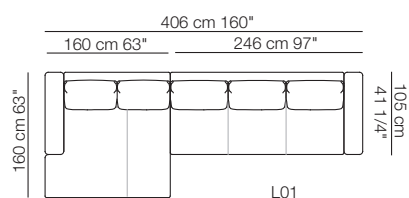

Elementi angolo con 1 bracciolo
Corner units with 1 armrest

Elementi isola con angolo
Isle units with corner unit

Chaise longue con 1 bracciolo
Chaise longue with 1 armrest

Pouf

Composizioni
Compositions

Sizes, weights and finishes may change without previous notice. All dimensions are expressed in centimeters and inches. File CAD 2D-3D available on www.arflex.com For more information on product visit www.arflex.com, or contact us at : info@arflex.it