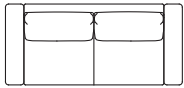

Lee sofa
Goya small table

Lee sofa composition

arflex

I colori sono da considerarsi puramente indicativi / Colors are to be considered as purely indicative 2020 - Rev. 0.0 -
Seven Salotti S.p.A - All rights reserved

Lee sofa composition L02
Island small table
Bonsai small table

Lee sofa
Arcolor small table

LEE

Divani
Sofas

Elementi con 1 bracciolo
Units with 1 armrest

Elementi senza braccioli
Units without armrests

LEE

Elementi angolo con 1 bracciolo
Corner units with 1 armrest

Elementi isola con angolo
Isle units with corner unit

Chaise longue con 1 bracciolo
Chaise longue with 1 armrest

Pouf

Composizioni
Compositions

Sizes, weights and finishes may change without previous notice. All dimensions are expressed in centimeters and inches. File CAD 2D-3D available on www.arflex.com For more information on product visit www.arflex.com, or contact us at : info@arflex.it