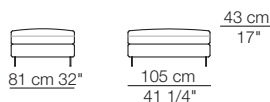

Elementi angolo con 1 bracciolo
Corner units with 1 armrest

Elementi isola con angolo
Isle units with corner unit

Chaise longue con 1 bracciolo
Chaise longue with 1 armrest

Pouf

Composizioni
Compositions

Sizes, weights and finishes may change without previous notice. All dimensions are expressed in centimeters and inches. File CAD 2D-3D available on www.arflex.com For more information on product visit www.arflex.com, or contact us at : info@arflex.it