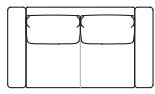

Lee sofa
Goya small table

Lee sofa composition

arflex

I colori sono da considerarsi puramente indicativi / Colors are to be considered as purely indicative 2020 - Rev. 0.0 -
Seven Salotti S.p.A - All rights reserved

Lee sofa composition L02
Island small table
Bonsai small table

Lee sofa
Arcolor small table

LEE

Divani
Sofas

Elementi con 1 bracciolo
Units with 1 armrest

Elementi senza braccioli
Units without armrests

LEE

Elementi angolo con 1 bracciolo
Corner units with 1 armrest

Elementi isola con angolo
Isle units with corner unit

Chaise longue con 1 bracciolo
Chaise longue with 1 armrest

Pouf

Composizioni
Compositions

Sizes, weights and finishes may change without previous notice. All dimensions are expressed in centimeters and inches. File CAD 2D-3D available on www.arflex.com For more information on product visit www.arflex.com, or contact us at : info@arflex.it