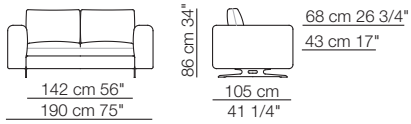

LEE

Divani
Sofas