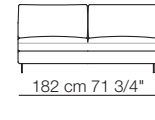

Lee sofa composition L02
Island small table
Bonsai small table

Lee sofa
Arcolor small table

LEE

Divani
Sofas

Elementi con 1 bracciolo
Units with 1 armrest

Elementi senza braccioli
Units without armrests

LEE

Elementi angolo con 1 bracciolo
Corner units with 1 armrest

Elementi isola con angolo
Isle units with corner unit

Chaise longue con 1 bracciolo
Chaise longue with 1 armrest

Pouf

Composizioni
Compositions

Sizes, weights and finishes may change without previous notice. All dimensions are expressed in centimeters and inches. File CAD 2D-3D available on www.arflex.com For more information on product visit www.arflex.com, or contact us at : info@arflex.it