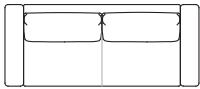

Lee sofa
Goya small table

Lee sofa composition

arflex

I colori sono da considerarsi puramente indicativi / Colors are to be considered as purely indicative 2020 - Rev. 0.0 -
Seven Salotti S.p.A - All rights reserved

Lee sofa composition L02
Island small table
Bonsai small table

Lee sofa
Arcolor small table

LEE

Divani
Sofas

Elementi con 1 bracciolo
Units with 1 armrest

Elementi senza braccioli
Units without armrests

LEE

Elementi angolo con 1 bracciolo
Corner units with 1 armrest

Elementi isola con angolo
Isle units with corner unit

Chaise longue con 1 bracciolo
Chaise longue with 1 armrest

Pouf

Composizioni
Compositions

Sizes, weights and finishes may change without previous notice. All dimensions are expressed in centimeters and inches. File CAD 2D-3D available on www.arflex.com For more information on product visit www.arflex.com, or contact us at : info@arflex.it