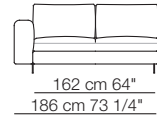

Lee sofa composition L02
Island small table
Bonsai small table

Lee sofa
Arcolor small table

LEE

Divani
Sofas

Elementi con 1 bracciolo
Units with 1 armrest

Elementi senza braccioli
Units without armrests

LEE

Elementi angolo con 1 bracciolo
Corner units with 1 armrest

Elementi isola con angolo
Isle units with corner unit

Chaise longue con 1 bracciolo
Chaise longue with 1 armrest

Pouf

Composizioni
Compositions

Sizes, weights and finishes may change without previous notice. All dimensions are expressed in centimeters and inches. File CAD 2D-3D available on www.arflex.com For more information on product visit www.arflex.com, or contact us at : info@arflex.it