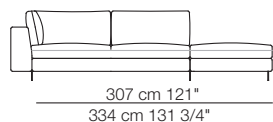

Lee sofa
Goya small table

Lee sofa composition

arflex

I colori sono da considerarsi puramente indicativi / Colors are to be considered as purely indicative 2020 - Rev. 0.0 -
Seven Salotti S.p.A - All rights reserved

Lee sofa composition L02
Island small table
Bonsai small table

Lee sofa
Arcolor small table

LEE

Divani
Sofas

Elementi con 1 bracciolo
Units with 1 armrest

Elementi senza braccioli
Units without armrests

LEE

Elementi angolo con 1 bracciolo
Corner units with 1 armrest

Elementi isola con angolo
Isle units with corner unit

Chaise longue con 1 bracciolo
Chaise longue with 1 armrest

Pouf

Composizioni
Compositions

Sizes, weights and finishes may change without previous notice. All dimensions are expressed in centimeters and inches. File CAD 2D-3D available on www.arflex.com For more information on product visit www.arflex.com, or contact us at : info@arflex.it