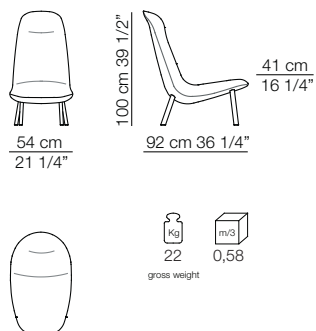

Leafo armchair
Arcolor small table

arflex

Sizes, weights and finishes may change without previous notice. All dimensions are expressed in centimeters and inches. File CAD 2D-3D available on www.arflex.com For more information on product visit www.arflex.com, or contact us at : info@arflex.it

Leafo armchair
Tokio sofa
Goya small table
Arcolor small table

LEAFO

Poltrona senza braccioli
Armchair without armrests

Poltrona con 1 bracciolo (destro o sinistro)
Armchair with 1 armrest (right or left)