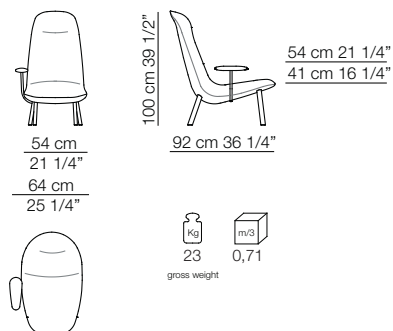

Leafo armchair
Arcolor small table

arflex

Sizes, weights and finishes may change without previous notice. All dimensions are expressed in centimeters and inches. File CAD 2D-3D available on www.arflex.com For more information on product visit www.arflex.com, or contact us at : info@arflex.it

Leafo armchair
Tokio sofa
Goya small table
Arcolor small table

LEAFO

Poltrona senza braccioli
Armchair without armrests

Poltrona con 1 bracciolo (destro o sinistro)
Armchair with 1 armrest (right or left)

Sizes, weights and finishes may change without previous notice. All dimensions are expressed in centimeters and inches. File CAD 2D-3D available on www.arflex.com For more information on product visit www.arflex.com, or contact us at : info@arflex.it