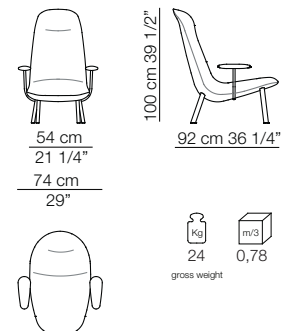

I colori sono da considerarsi puramente indicativi / Colors are to be considered as purely indicative 2020 - Rev. 0.0 - Seven Salotti S.p.A - All rights reserved

Sizes, weights and finishes may change without previous notice. All dimensions are expressed in centimeters and inches. File CAD 2D-3D available on www.arflex.com For more information on product visit www.arflex.com, or contact us at : info@arflex.it

arflex