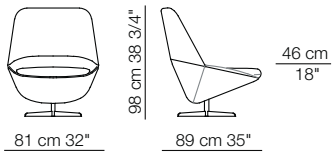

Ladle *armchair*
Ladle *pouf*

Ladle *armchair*
Sigmund *small table*
Sigmund *bench*

Ladle armchair
Ladle pouf
Ponti writing desk
Match small table

Ladle armchair
Rubycon sideboard

arflex

I colori sono da considerarsi puramente indicativi / Colors are to be considered as purely indicative 2020 - Rev. 0.0 -
Seven Salotti S.p.A - All rights reserved

LADLE

Poltrona con schienale basso /
Basamento girevole a razze
Armchair with low backrest /
Swivel spoke base

Poltrona con schienale medio /
Basamento girevole a razze
Armchair with medium backrest /
Swivel spoke base