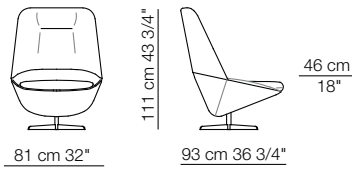

Ladle *armchair*
Ladle *pouf*

Ladle *armchair*
Sigmund *small table*
Sigmund *bench*

Ladle armchair
Ladle pouf
Ponti writing desk
Match small table

Ladle armchair
Rubycon sideboard

arflex

I colori sono da considerarsi puramente indicativi / Colors are to be considered as purely indicative 2020 - Rev. 0.0 -
Seven Salotti S.p.A - All rights reserved

LADLE

Poltrona con schienale basso /
Basamento girevole a razze
Armchair with low backrest /
Swivel spoke base

Poltrona con schienale medio /
Basamento girevole a razze
Armchair with medium backrest /
Swivel spoke base