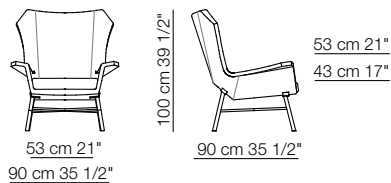

## GIULIETTA

Poltrona  
Armchair

I colori sono da considerarsi puramente indicativi / Colors are to be considered as purely indicative 2020 - Rev. 0.0 - Seven Salotti S.p.A - All rights reserved

Sizes, weights and finishes may change without previous notice. All dimensions are expressed in centimeters and inches. File CAD 2D-3D available on [www.arflex.com](http://www.arflex.com) For more information on product visit [www.arflex.com](http://www.arflex.com), or contact us at : [info@arflex.it](mailto:info@arflex.it)