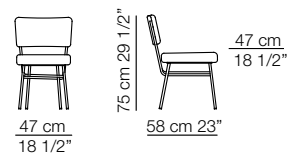

Elettra *armchair*
Cousy *sofa*
Tablet *small table*

Elettra *armchair*
Tablet *small table*

arflex

Sizes, weights and finishes may change without previous notice. All dimensions are expressed in centimeters and inches. File CAD 2D-3D available on www.arflex.com For more information on product visit www.arflex.com, or contact us at : info@arflex.it

ELETTRA

Poltrona
Armchair

Sedia
Chair

I colori sono da considerarsi puramente indicativi / Colors are to be considered as purely indicative 2020 - Rev. 0.0 - Seven Salotti S.p.A - All rights reserved

Sizes, weights and finishes may change without previous notice. All dimensions are expressed in centimeters and inches. File CAD 2D-3D available on www.arflex.com For more information on product visit www.arflex.com, or contact us at : info@arflex.it