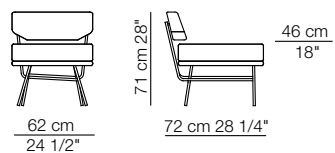

Elettra *armchair*
Cousy *sofa*
Tablet *small table*

Elettra *armchair*
Tablet *small table*

arflex

Sizes, weights and finishes may change without previous notice. All dimensions are expressed in centimeters and inches. File CAD 2D-3D available on www.arflex.com For more information on product visit www.arflex.com, or contact us at : info@arflex.it

ELETTRA

Poltrona
Armchair

Sedia
Chair

I colori sono da considerarsi puramente indicativi / Colors are to be considered as purely indicative 2020 - Rev. 0.0 - Seven Salotti S.p.A - All rights reserved

Sizes, weights and finishes may change without previous notice. All dimensions are expressed in centimeters and inches. File CAD 2D-3D available on www.arflex.com For more information on product visit www.arflex.com, or contact us at : info@arflex.it