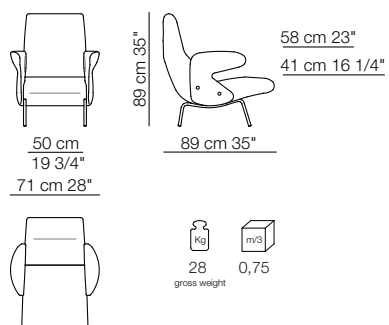

DELFINO

Poltrona
Armchair

Pouf