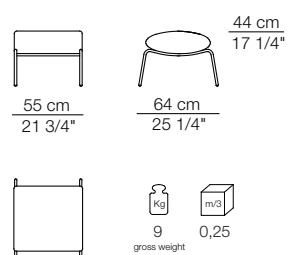

Delfino armchair
Delfino pouf

DELFINO

Poltrona
Armchair

Pouf

I colori sono da considerarsi puramente indicativi / Colors are to be considered as purely indicative 2020 - Rev. 0.0 - Seven Salotti S.p.A - All rights reserved

Sizes, weights and finishes may change without previous notice. All dimensions are expressed in centimeters and inches. File CAD 2D-3D available on www.arflex.com For more information on product visit www.arflex.com, or contact us at : info@arflex.it