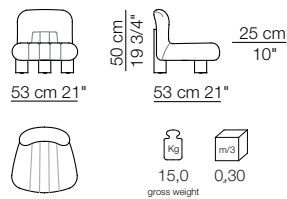

BOTOLO

Poltrona versione bassa
Armchair low version