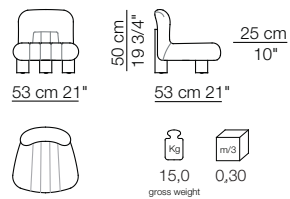

BOTOLO

Poltrona versione bassa
Armchair low version