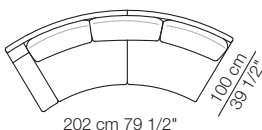

Ben Ben sofa composition B6

Delta Vienna armchair

Goya small table

Scalea small table

arflex

I colori sono da considerarsi puramente indicativi / Colors are to be considered as purely indicative 2023 - Rev. 0.0 -
Seven Salotti S.p.A - All rights reserved

Ben Ben sofa composition B3

Ben Ben sofa composition B4

Ben Ben sofa composition B5

BEN BEN

Divano
Sofa

Elementi con 1 bracciolo /
Units with 1 armrest

Elemento senza braccioli /
Unit without armrests

Composizioni /
Compositions