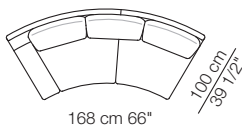

Ben Ben sofa composition B6

Delta Vienna armchair

Goya small table

Scalea small table

arflex

I colori sono da considerarsi puramente indicativi / Colors are to be considered as purely indicative 2023 - Rev. 0.0 -
Seven Salotti S.p.A - All rights reserved

Ben Ben sofa composition B3

Ben Ben sofa composition B4

Ben Ben sofa composition B5

BEN BEN

Divano
Sofa

Elementi con 1 bracciolo /
Units with 1 armrest

Elemento senza braccioli /
Unit without armrests

Composizioni /
Compositions