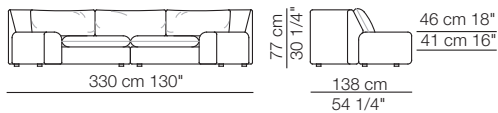

Ben Ben sofa composition B6

Delta Vienna armchair

Goya small table

Scalea small table

arflex

I colori sono da considerarsi puramente indicativi / Colors are to be considered as purely indicative 2023 - Rev. 0.0 -
Seven Salotti S.p.A - All rights reserved

Ben Ben sofa composition B3

Ben Ben sofa composition B4

Ben Ben sofa composition B5

BEN BEN

Divano
Sofa

Elementi con 1 bracciolo /
Units with 1 armrest

Elemento senza braccioli /
Unit without armrests

Composizioni /
Compositions