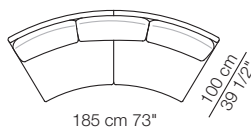

Ben Ben sofa composition B6

Delta Vienna armchair

Goya small table

Scalea small table

arflex

I colori sono da considerarsi puramente indicativi / Colors are to be considered as purely indicative 2023 - Rev. 0.0 -
Seven Salotti S.p.A - All rights reserved

Ben Ben sofa composition B3

Ben Ben sofa composition B4

Ben Ben sofa composition B5

BEN BEN

Divano
Sofa

Elementi con 1 bracciolo /
Units with 1 armrest

Elemento senza braccioli /
Unit without armrests

Composizioni /
Compositions