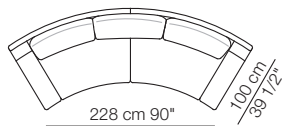

Ben Ben sofa composition B6

Delta Vienna armchair

Goya small table

Scalea small table

arflex

I colori sono da considerarsi puramente indicativi / Colors are to be considered as purely indicative 2023 - Rev. 0.0 -
Seven Salotti S.p.A - All rights reserved

Ben Ben sofa composition B3

Ben Ben sofa composition B4

Ben Ben sofa composition B5

BEN BEN

Divano
Sofa

Elementi con 1 bracciolo /
Units with 1 armrest

Elemento senza braccioli /
Unit without armrests

Composizioni /
Compositions