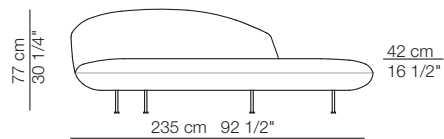

Banah *dormeuse*
Goya *small table*

arflex

I colori sono da considerarsi puramente indicativi / Colors are to be considered as purely indicative 2020 - Rev. 0.0 -
Seven Salotti S.p.A - All rights reserved

Banah *dormeuse*
 Arcolor *small table*
 Vela *screen*

BANAH

Dormeuse

kg 78
 m³ 3,09
 gross weight