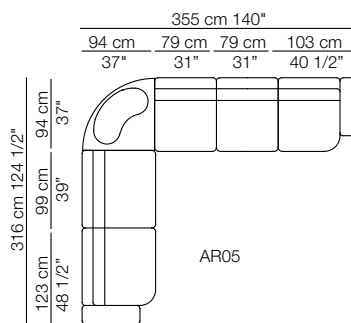

Arcolor small table

Leafo armchair

ARCOLOR

Composizioni
Compositions

AR05

arflex

Sizes, weights and finishes may change without previous notice. All dimensions are expressed in centimeters and inches. File CAD 2D-3D available on www.arflex.com For more information on product visit www.arflex.com, or contact us at : info@arflex.it