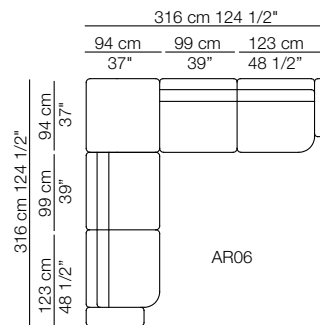

Arcolor small table

Leafo armchair

ARCOLOR

Composizioni
Compositions

AR06

arflex

Sizes, weights and finishes may change without previous notice. All dimensions are expressed in centimeters and inches. File CAD 2D-3D available on www.arflex.com For more information on product visit www.arflex.com, or contact us at : info@arflex.it