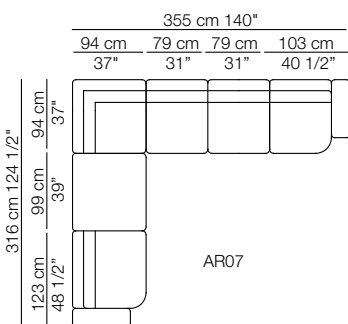

AR07

AR08

**arflex**

Sizes, weights and finishes may change without previous notice. All dimensions are expressed in centimeters and inches. File CAD 2D-3D available on [www.arflex.com](http://www.arflex.com) For more information on product visit [www.arflex.com](http://www.arflex.com), or contact us at : [info@arflex.it](mailto:info@arflex.it)