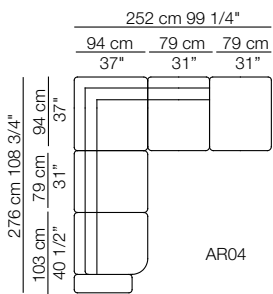

Arcolor small table

Leafo armchair

ARCOLOR

Composizioni
Compositions

AR04

arflex

Sizes, weights and finishes may change without previous notice. All dimensions are expressed in centimeters and inches. File CAD 2D-3D available on www.arflex.com For more information on product visit www.arflex.com, or contact us at : info@arflex.it