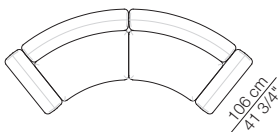

Divano curvo con 2 braccioli
Curved sofa with 2 armrests