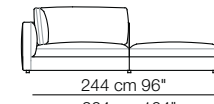

Elementi angolo con 1 bracciolo
Corner units with 1 armrest

Elementi con 1 bracciolo
Units with 1 armrest

Elementi angolo / Elementi con 1 bracciolo alto
Corner units / Units with 1 high armrest

arflex

Sizes, weights and finishes may change without previous notice. All dimensions are expressed in centimeters and inches. File CAD 2D-3D available on www.arflex.com For more information on product visit www.arflex.com, or contact us at : info@arflex.it

RENDEZ-VOUS D.120

Elementi senza braccioli
Units without armrests

Elementi isola senza bracciolo
Isle units without armrest

Elementi isola con angolo
Isle units with corner unit

Pouf

Cuscino schienale per angolo
Backrest cushion for corner unit