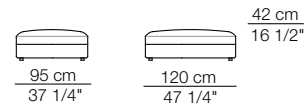

Elementi angolo con 1 bracciolo
Corner units with 1 armrest

Elementi con 1 bracciolo
Units with 1 armrest

Elementi angolo / Elementi con 1 bracciolo alto
Corner units / Units with 1 high armrest

arflex

Sizes, weights and finishes may change without previous notice. All dimensions are expressed in centimeters and inches. File CAD 2D-3D available on www.arflex.com For more information on product visit www.arflex.com, or contact us at : info@arflex.it

RENDEZ-VOUS D.120

Elementi senza braccioli
Units without armrests

Elementi isola senza bracciolo
Isle units without armrest

Elementi isola con angolo
Isle units with corner unit

Pouf

Cuscino schienale per angolo
Backrest cushion for corner unit