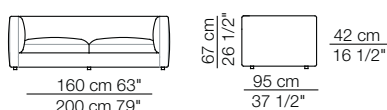

Divani con braccioli alti
Sofas with high armrests