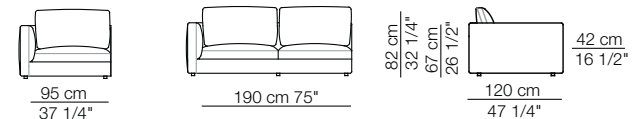

Elementi angolo con 1 bracciolo
Corner units with 1 armrest

RENDEZ-VOUS D.95

Elementi senza braccioli
Units without armrests

Elementi isola senza bracciolo
Isle units without armrest

Pouf

Elementi isola con angolo
Isle units with corner unit

Elementi angolo con 1 bracciolo
Corner units with 1 armrest

Elementi con 1 bracciolo
Units with 1 armrest

Elementi angolo / Elementi con 1 bracciolo alto
Corner units / Units with 1 high armrest

arflex

Sizes, weights and finishes may change without previous notice. All dimensions are expressed in centimeters and inches. File CAD 2D-3D available on www.arflex.com For more information on product visit www.arflex.com, or contact us at : info@arflex.it