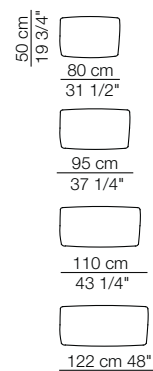

Cuscini schienale opzionali
Optional backrest cushions