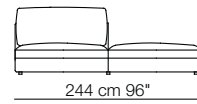

Elementi isola senza bracciolo
Isle units without armrest