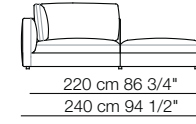

Elementi angolo con 1 bracciolo
Corner units with 1 armrest

Elementi con 1 bracciolo
Units with 1 armrest

Elementi angolo / Elementi con 1 bracciolo alto
Corner units / Units with 1 high armrest

arflex

Sizes, weights and finishes may change without previous notice. All dimensions are expressed in centimeters and inches. File CAD 2D-3D available on www.arflex.com For more information on product visit www.arflex.com, or contact us at : info@arflex.it

RENDEZ-VOUS D.120

Elementi senza braccioli
Units without armrests

Elementi isola senza bracciolo
Isle units without armrest

Elementi isola con angolo
Isle units with corner unit

Pouf

Cuscino schienale per angolo
Backrest cushion for corner unit