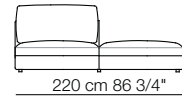

Elementi angolo con 1 bracciolo
Corner units with 1 armrest

Elementi con 1 bracciolo
Units with 1 armrest

Elementi angolo / Elementi con 1 bracciolo alto
Corner units / Units with 1 high armrest

arflex

Sizes, weights and finishes may change without previous notice. All dimensions are expressed in centimeters and inches. File CAD 2D-3D available on www.arflex.com For more information on product visit www.arflex.com, or contact us at : info@arflex.it

RENDEZ-VOUS D.120

Elementi senza braccioli
Units without armrests

Elementi isola senza bracciolo
Isle units without armrest

Elementi isola con angolo
Isle units with corner unit

Pouf

Cuscino schienale per angolo
Backrest cushion for corner unit