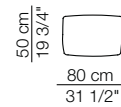

Elementi angolo con 1 bracciolo
Corner units with 1 armrest

Elementi con 1 bracciolo
Units with 1 armrest

Elementi angolo / Elementi con 1 bracciolo alto
Corner units / Units with 1 high armrest

arflex

Sizes, weights and finishes may change without previous notice. All dimensions are expressed in centimeters and inches. File CAD 2D-3D available on www.arflex.com For more information on product visit www.arflex.com, or contact us at : info@arflex.it

RENDEZ-VOUS D.120

Elementi senza braccioli
Units without armrests

Elementi isola senza bracciolo
Isle units without armrest

Elementi isola con angolo
Isle units with corner unit

Pouf

Cuscino schienale per angolo
Backrest cushion for corner unit