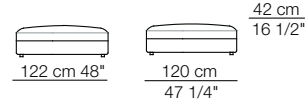

Elementi angolo con 1 bracciolo
Corner units with 1 armrest

Elementi con 1 bracciolo
Units with 1 armrest

Elementi angolo / Elementi con 1 bracciolo alto
Corner units / Units with 1 high armrest

arflex

Sizes, weights and finishes may change without previous notice. All dimensions are expressed in centimeters and inches. File CAD 2D-3D available on www.arflex.com For more information on product visit www.arflex.com, or contact us at : info@arflex.it

RENDEZ-VOUS D.120

Elementi senza braccioli
Units without armrests

Elementi isola senza bracciolo
Isle units without armrest

Elementi isola con angolo
Isle units with corner unit

Pouf

Cuscino schienale per angolo
Backrest cushion for corner unit