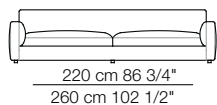

RENDEZ-VOUS D.95

Divani
Sofas