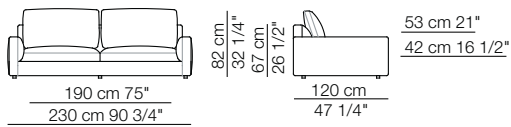

Elementi angolo con 1 bracciolo
Corner units with 1 armrest

RENDEZ-VOUS D.95

Elementi senza braccioli
Units without armrests

Elementi isola senza bracciolo
Isle units without armrest

Pouf

Elementi isola con angolo
Isle units with corner unit

Elementi angolo con 1 bracciolo
Corner units with 1 armrest

Elementi con 1 bracciolo
Units with 1 armrest

Elementi angolo / Elementi con 1 bracciolo alto
Corner units / Units with 1 high armrest

arflex

Sizes, weights and finishes may change without previous notice. All dimensions are expressed in centimeters and inches. File CAD 2D-3D available on www.arflex.com For more information on product visit www.arflex.com, or contact us at : info@arflex.it