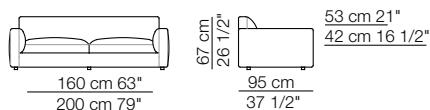

RENDEZ-VOUS D.95

Divani
Sofas