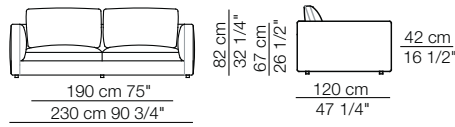

Elementi angolo con 1 bracciolo
Corner units with 1 armrest

RENDEZ-VOUS D.95

Elementi senza braccioli
Units without armrests

Elementi isola senza bracciolo
Isle units without armrest

Pouf

Elementi isola con angolo
Isle units with corner unit

Elementi angolo con 1 bracciolo
Corner units with 1 armrest

Elementi con 1 bracciolo
Units with 1 armrest

Elementi angolo / Elementi con 1 bracciolo alto
Corner units / Units with 1 high armrest

arflex

Sizes, weights and finishes may change without previous notice. All dimensions are expressed in centimeters and inches. File CAD 2D-3D available on www.arflex.com For more information on product visit www.arflex.com, or contact us at : info@arflex.it