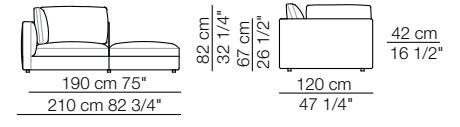

Elementi angolo con 1 bracciolo
Corner units with 1 armrest

Elementi con 1 bracciolo
Units with 1 armrest

Elementi angolo / Elementi con 1 bracciolo alto
Corner units / Units with 1 high armrest

arflex

Sizes, weights and finishes may change without previous notice. All dimensions are expressed in centimeters and inches. File CAD 2D-3D available on www.arflex.com For more information on product visit www.arflex.com, or contact us at : info@arflex.it

RENDEZ-VOUS D.120

Elementi senza braccioli
Units without armrests

Elementi isola senza bracciolo
Isle units without armrest

Elementi isola con angolo
Isle units with corner unit

Pouf

Cuscino schienale per angolo
Backrest cushion for corner unit