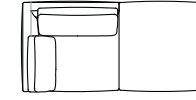

Elementi angolo con 1 bracciolo
Corner units with 1 armrest

Elementi con 1 bracciolo
Units with 1 armrest

Elementi angolo / Elementi con 1 bracciolo alto
Corner units / Units with 1 high armrest

arflex

Sizes, weights and finishes may change without previous notice. All dimensions are expressed in centimeters and inches. File CAD 2D-3D available on www.arflex.com For more information on product visit www.arflex.com, or contact us at : info@arflex.it

RENDEZ-VOUS D.120

Elementi senza braccioli
Units without armrests

Elementi isola senza bracciolo
Isle units without armrest

Elementi isola con angolo
Isle units with corner unit

Pouf

Cuscino schienale per angolo
Backrest cushion for corner unit