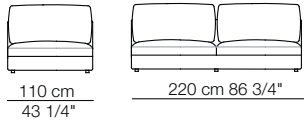

Elementi angolo con 1 bracciolo
Corner units with 1 armrest

Elementi con 1 bracciolo
Units with 1 armrest

Elementi angolo / Elementi con 1 bracciolo alto
Corner units / Units with 1 high armrest

arflex

Sizes, weights and finishes may change without previous notice. All dimensions are expressed in centimeters and inches. File CAD 2D-3D available on www.arflex.com For more information on product visit www.arflex.com, or contact us at : info@arflex.it

RENDEZ-VOUS D.120

Elementi senza braccioli
Units without armrests

Elementi isola senza bracciolo
Isle units without armrest

Elementi isola con angolo
Isle units with corner unit

Pouf

Cuscino schienale per angolo
Backrest cushion for corner unit