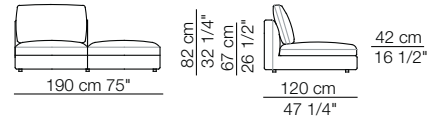

Elementi isola senza bracciolo
Isle units without armrest

Elementi isola con angolo
Isle units with corner unit