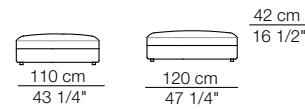

Elementi angolo con 1 bracciolo
Corner units with 1 armrest

Elementi con 1 bracciolo
Units with 1 armrest

Elementi angolo / Elementi con 1 bracciolo alto
Corner units / Units with 1 high armrest

arflex

Sizes, weights and finishes may change without previous notice. All dimensions are expressed in centimeters and inches. File CAD 2D-3D available on www.arflex.com For more information on product visit www.arflex.com, or contact us at : info@arflex.it

RENDEZ-VOUS D.120

Elementi senza braccioli
Units without armrests

Elementi isola senza bracciolo
Isle units without armrest

Elementi isola con angolo
Isle units with corner unit

Pouf

Cuscino schienale per angolo
Backrest cushion for corner unit