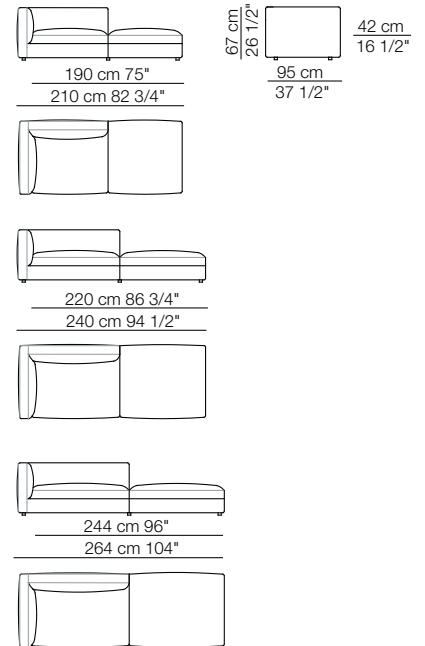

Elementi angolo con 1 bracciolo
Corner units with 1 armrest

RENDEZ-VOUS D.95

Elementi senza braccioli
Units without armrests

Elementi isola senza bracciolo
Isle units without armrest

Pouf

Elementi isola con angolo
Isle units with corner unit

Elementi angolo con 1 bracciolo
Corner units with 1 armrest

Elementi con 1 bracciolo
Units with 1 armrest

Elementi angolo / Elementi con 1 bracciolo alto
Corner units / Units with 1 high armrest

arflex

Sizes, weights and finishes may change without previous notice. All dimensions are expressed in centimeters and inches. File CAD 2D-3D available on www.arflex.com For more information on product visit www.arflex.com, or contact us at : info@arflex.it