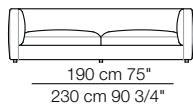

Rendez-vous
sofa composition R15
Hall armchair
Doge pouf
Tablet small table

arflex

I colori sono da considerarsi puramente indicativi / Colors are to be considered as purely indicative 2020 - Rev. 1.0
- Seven Salotti S.p.A - All rights reserved

RENDEZ-VOUS D.95

Divani
Sofas

Divani con braccioli alti
Sofas with high armrests

Elementi con 1 bracciolo
Units with 1 armrest

Elementi angolo / Elementi con 1 bracciolo alto
Corner units / Units with 1 high armrest