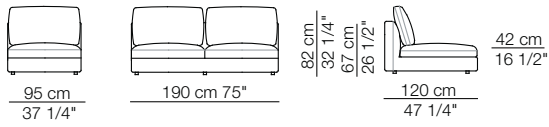

RENDEZ-VOUS D.120

Elementi senza braccioli
Units without armrests