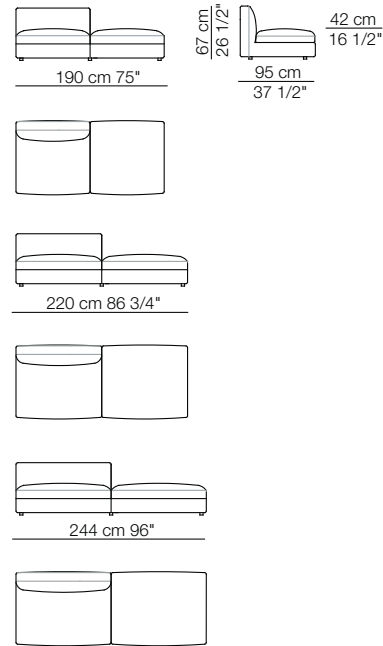

Elementi angolo con 1 bracciolo
Corner units with 1 armrest

RENDEZ-VOUS D.95

Elementi senza braccioli
Units without armrests

Elementi isola senza bracciolo
Isle units without armrest

Pouf

Elementi isola con angolo
Isle units with corner unit

Elementi angolo con 1 bracciolo
Corner units with 1 armrest

Elementi con 1 bracciolo
Units with 1 armrest

Elementi angolo / Elementi con 1 bracciolo alto
Corner units / Units with 1 high armrest

arflex

Sizes, weights and finishes may change without previous notice. All dimensions are expressed in centimeters and inches. File CAD 2D-3D available on www.arflex.com For more information on product visit www.arflex.com, or contact us at : info@arflex.it