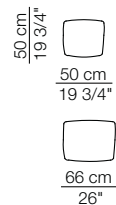

Cuscini schienale per angolo
Backrest cushions for corner unit