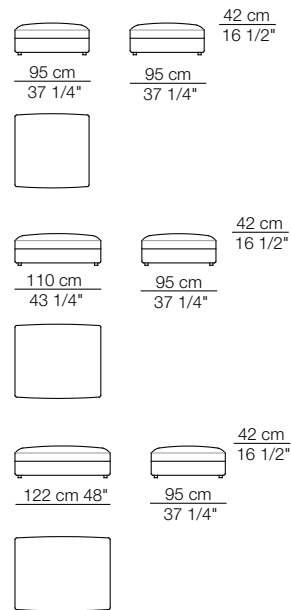

Elementi angolo con 1 bracciolo
Corner units with 1 armrest

RENDEZ-VOUS D.95

Elementi senza braccioli
Units without armrests

Elementi isola senza bracciolo
Isle units without armrest

Pouf

Elementi isola con angolo
Isle units with corner unit

Elementi angolo con 1 bracciolo
Corner units with 1 armrest

Elementi con 1 bracciolo
Units with 1 armrest

Elementi angolo / Elementi con 1 bracciolo alto
Corner units / Units with 1 high armrest

arflex

Sizes, weights and finishes may change without previous notice. All dimensions are expressed in centimeters and inches. File CAD 2D-3D available on www.arflex.com For more information on product visit www.arflex.com, or contact us at : info@arflex.it