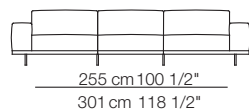

Naviglio sofa composition N06

Suppli armchair

Infinity small table

arflex

I colori sono da considerarsi puramente indicativi / Colors are to be considered as purely indicative 2023 - Rev. 0.0 -
Seven Salotti S.p.A - All rights reserved

Naviglio sofa
Marechiaro pouf
Match console
Tablet small table

NAVIGLIO

Divani
Sofas

Elementi con 1 bracciolo
Units with 1 armrest

Elementi angolo
Corner units

Elementi senza braccioli
Units without armrests