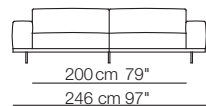

Naviglio sofa composition N06

Suppli armchair

Infinity small table

arflex

I colori sono da considerarsi puramente indicativi / Colors are to be considered as purely indicative 2023 - Rev. 0.0 -
Seven Salotti S.p.A - All rights reserved

Naviglio sofa
Marechiaro pouf
Match console
Tablet small table

NAVIGLIO

Divani
Sofas

Elementi con 1 bracciolo
Units with 1 armrest

Elementi angolo
Corner units

Elementi senza braccioli
Units without armrests