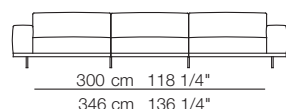

Naviglio sofa composition N06

Suppli armchair

Infinity small table

arflex

I colori sono da considerarsi puramente indicativi / Colors are to be considered as purely indicative 2023 - Rev. 0.0 -
Seven Salotti S.p.A - All rights reserved

Naviglio sofa
Marechiaro pouf
Match console
Tablet small table

NAVIGLIO

Divani
Sofas

Elementi con 1 bracciolo
Units with 1 armrest

Elementi angolo
Corner units

Elementi senza braccioli
Units without armrests