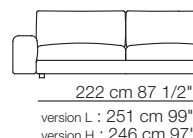

Low land version "L" sofa  
Island small table

Sofa with low standard armrests - version "L"

52 cm  
20 1/2"

29 cm  
11 1/2"

Sofa with high armrests - version "H"

61 cm  
24"

24 cm  
9 1/2"

LOW LAND

Divani  
Sofas

Elementi con 1 bracciolo  
Units with 1 armrest

Elementi senza braccioli  
Units without armrests

Low land version "H" sofa

Elementi angolo con 1 bracciolo  
Corner units with 1 armrest

Elementi isola con angolo  
Isle units with corner