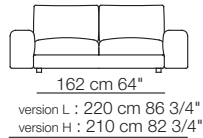

Low land version "L" sofa  
Island small table

Sofa with low standard armrests - version "L"

52 cm  
20 1/2"

29 cm  
11 1/2"

Sofa with high armrests - version "H"

61 cm  
24"

24 cm  
9 1/2"

LOW LAND

Divani  
Sofas

Elementi con 1 bracciolo  
Units with 1 armrest

Elementi senza braccioli  
Units without armrests

Low land version "H" sofa

Elementi angolo con 1 bracciolo  
Corner units with 1 armrest

Elementi isola con angolo  
Isle units with corner