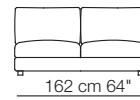

Low land version "L" sofa  
Island small table

Sofa with low standard armrests - version "L"

52 cm  
20 1/2"

29 cm  
11 1/2"

Sofa with high armrests - version "H"

61 cm  
24"

24 cm  
9 1/2"

LOW LAND

Divani  
Sofas

Elementi con 1 bracciolo  
Units with 1 armrest

Elementi senza braccioli  
Units without armrests

Low land version "H" sofa

Elementi angolo con 1 bracciolo  
Corner units with 1 armrest

Elementi isola con angolo  
Isle units with corner