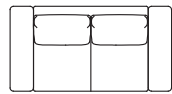

Low land version "L" sofa  
Island small table

Sofa with low standard armrests - version "L"

52 cm  
20 1/2"

29 cm  
11 1/2"

Sofa with high armrests - version "H"

61 cm  
24"

24 cm  
9 1/2"

LOW LAND

Divani  
Sofas

Elementi con 1 bracciolo  
Units with 1 armrest

Elementi senza braccioli  
Units without armrests

Low land version "H" sofa

Elementi angolo con 1 bracciolo  
Corner units with 1 armrest

Elementi isola con angolo  
Isle units with corner