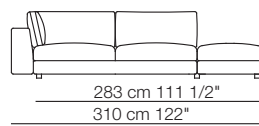

Low land version "L" sofa  
Island small table

Sofa with low standard armrests - version "L"

52 cm  
20 1/2"

29 cm  
11 1/2"

Sofa with high armrests - version "H"

61 cm  
24"

24 cm  
9 1/2"

LOW LAND

Divani  
Sofas

Elementi con 1 bracciolo  
Units with 1 armrest

Elementi senza braccioli  
Units without armrests

Low land version "H" sofa

Elementi angolo con 1 bracciolo  
Corner units with 1 armrest

Elementi isola con angolo  
Isle units with corner