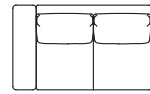

Low land version "L" sofa  
Island small table

Sofa with low standard armrests - version "L"

52 cm  
20 1/2"

29 cm  
11 1/2"

Sofa with high armrests - version "H"

61 cm  
24"

24 cm  
9 1/2"

LOW LAND

Divani  
Sofas

Elementi con 1 bracciolo  
Units with 1 armrest

Elementi senza braccioli  
Units without armrests

Low land version "H" sofa

Elementi angolo con 1 bracciolo  
Corner units with 1 armrest

Elementi isola con angolo  
Isle units with corner