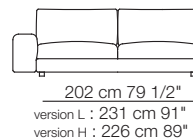

Low land version "L" sofa  
Island small table

Sofa with low standard armrests - version "L"

52 cm  
20 1/2"

29 cm  
11 1/2"

Sofa with high armrests - version "H"

61 cm  
24"

24 cm  
9 1/2"

LOW LAND

Divani  
Sofas

Elementi con 1 bracciolo  
Units with 1 armrest

Elementi senza braccioli  
Units without armrests

Low land version "H" sofa

Elementi angolo con 1 bracciolo  
Corner units with 1 armrest

Elementi isola con angolo  
Isle units with corner