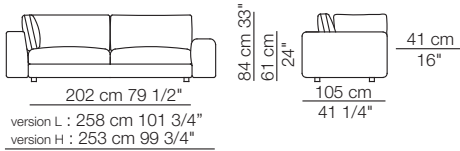

Low land version "L" sofa  
Island small table

Sofa with low standard armrests - version "L"

52 cm  
20 1/2"

29 cm  
11 1/2"

Sofa with high armrests - version "H"

61 cm  
24"

24 cm  
9 1/2"

LOW LAND

Divani  
Sofas

Elementi con 1 bracciolo  
Units with 1 armrest

Elementi senza braccioli  
Units without armrests

Low land version "H" sofa

Elementi angolo con 1 bracciolo  
Corner units with 1 armrest

Elementi isola con angolo  
Isle units with corner