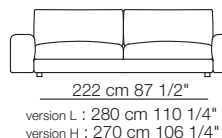

Low land version "L" sofa  
Island small table

Sofa with low standard armrests - version "L"

52 cm  
20 1/2"

29 cm  
11 1/2"

Sofa with high armrests - version "H"

61 cm  
24"

24 cm  
9 1/2"

LOW LAND

Divani  
Sofas

Elementi con 1 bracciolo  
Units with 1 armrest

Elementi senza braccioli  
Units without armrests

Low land version "H" sofa

Elementi angolo con 1 bracciolo  
Corner units with 1 armrest

Elementi isola con angolo  
Isle units with corner