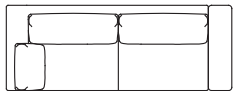

Low land version "L" sofa  
Island small table

Sofa with low standard armrests - version "L"

52 cm  
20 1/2"

29 cm  
11 1/2"

Sofa with high armrests - version "H"

61 cm  
24"

24 cm  
9 1/2"

LOW LAND

Divani  
Sofas

Elementi con 1 bracciolo  
Units with 1 armrest

Elementi senza braccioli  
Units without armrests

Low land version "H" sofa

Elementi angolo con 1 bracciolo  
Corner units with 1 armrest

Elementi isola con angolo  
Isle units with corner