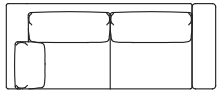

Low land version "L" sofa  
Island small table

Sofa with low standard armrests - version "L"

52 cm  
20 1/2"

29 cm  
11 1/2"

Sofa with high armrests - version "H"

61 cm  
24"

24 cm  
9 1/2"

LOW LAND

Divani  
Sofas

Elementi con 1 bracciolo  
Units with 1 armrest

Elementi senza braccioli  
Units without armrests

Low land version "H" sofa

Elementi angolo con 1 bracciolo  
Corner units with 1 armrest

Elementi isola con angolo  
Isle units with corner