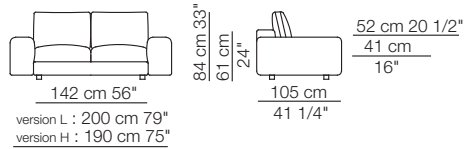

Sofa with low standard armrests - version "L"

52 cm
20 1/2"

29 cm
11 1/2"

Sofa with high armrests - version "H"

61 cm
24"

24 cm
9 1/2"

LOW LAND

Divani
Sofas

Elementi con 1 bracciolo
Units with 1 armrest

Elementi senza braccioli
Units without armrests