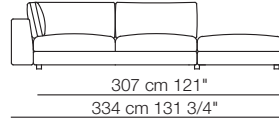

Low land version "L" sofa  
Island small table

Sofa with low standard armrests - version "L"

52 cm  
20 1/2"

29 cm  
11 1/2"

Sofa with high armrests - version "H"

61 cm  
24"

24 cm  
9 1/2"

LOW LAND

Divani  
Sofas

Elementi con 1 bracciolo  
Units with 1 armrest

Elementi senza braccioli  
Units without armrests

Low land version "H" sofa

Elementi angolo con 1 bracciolo  
Corner units with 1 armrest

Elementi isola con angolo  
Isle units with corner