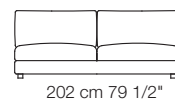

Low land version "L" sofa  
Island small table

Sofa with low standard armrests - version "L"

52 cm  
20 1/2"

29 cm  
11 1/2"

Sofa with high armrests - version "H"

61 cm  
24"

24 cm  
9 1/2"

LOW LAND

Divani  
Sofas

Elementi con 1 bracciolo  
Units with 1 armrest

Elementi senza braccioli  
Units without armrests

Low land version "H" sofa

Elementi angolo con 1 bracciolo  
Corner units with 1 armrest

Elementi isola con angolo  
Isle units with corner