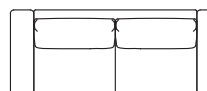

Low land version "L" sofa  
Island small table

Sofa with low standard armrests - version "L"

52 cm  
20 1/2"

29 cm  
11 1/2"

Sofa with high armrests - version "H"

61 cm  
24"

24 cm  
9 1/2"

LOW LAND

Divani  
Sofas

Elementi con 1 bracciolo  
Units with 1 armrest

Elementi senza braccioli  
Units without armrests

Low land version "H" sofa

Elementi angolo con 1 bracciolo  
Corner units with 1 armrest

Elementi isola con angolo  
Isle units with corner