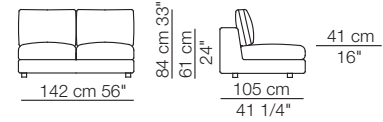

Low land version "L" sofa  
Island small table

Sofa with low standard armrests - version "L"

52 cm  
20 1/2"

29 cm  
11 1/2"

Sofa with high armrests - version "H"

61 cm  
24"

24 cm  
9 1/2"

LOW LAND

Divani  
Sofas

Elementi con 1 bracciolo  
Units with 1 armrest

Elementi senza braccioli  
Units without armrests

Low land version "H" sofa

Elementi angolo con 1 bracciolo  
Corner units with 1 armrest

Elementi isola con angolo  
Isle units with corner