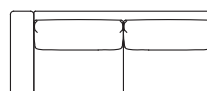

Low land version "L" sofa  
Island small table

Sofa with low standard armrests - version "L"

52 cm  
20 1/2"

29 cm  
11 1/2"

Sofa with high armrests - version "H"

61 cm  
24"

24 cm  
9 1/2"

LOW LAND

Divani  
Sofas

Elementi con 1 bracciolo  
Units with 1 armrest

Elementi senza braccioli  
Units without armrests

Low land version "H" sofa

Elementi angolo con 1 bracciolo  
Corner units with 1 armrest

Elementi isola con angolo  
Isle units with corner