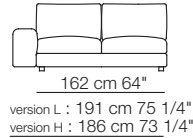

Low land version "L" sofa  
Island small table

Sofa with low standard armrests - version "L"

52 cm  
20 1/2"

29 cm  
11 1/2"

Sofa with high armrests - version "H"

61 cm  
24"

24 cm  
9 1/2"

LOW LAND

Divani  
Sofas

Elementi con 1 bracciolo  
Units with 1 armrest

Elementi senza braccioli  
Units without armrests

Low land version "H" sofa

Elementi angolo con 1 bracciolo  
Corner units with 1 armrest

Elementi isola con angolo  
Isle units with corner