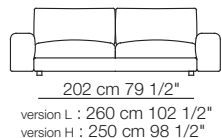

Low land version "L" sofa  
Island small table

Sofa with low standard armrests - version "L"

52 cm  
20 1/2"

29 cm  
11 1/2"

Sofa with high armrests - version "H"

61 cm  
24"

24 cm  
9 1/2"

LOW LAND

Divani  
Sofas

Elementi con 1 bracciolo  
Units with 1 armrest

Elementi senza braccioli  
Units without armrests

Low land version "H" sofa

Elementi angolo con 1 bracciolo  
Corner units with 1 armrest

Elementi isola con angolo  
Isle units with corner