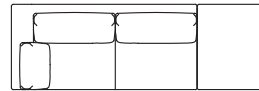

Low land version "L" sofa  
Island small table

Sofa with low standard armrests - version "L"

52 cm  
20 1/2"

29 cm  
11 1/2"

Sofa with high armrests - version "H"

61 cm  
24"

24 cm  
9 1/2"

LOW LAND

Divani  
Sofas

Elementi con 1 bracciolo  
Units with 1 armrest

Elementi senza braccioli  
Units without armrests

Low land version "H" sofa

Elementi angolo con 1 bracciolo  
Corner units with 1 armrest

Elementi isola con angolo  
Isle units with corner