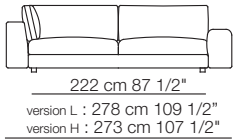

Low land version "L" sofa  
Island small table

Sofa with low standard armrests - version "L"

52 cm  
20 1/2"

29 cm  
11 1/2"

Sofa with high armrests - version "H"

61 cm  
24"

24 cm  
9 1/2"

LOW LAND

Divani  
Sofas

Elementi con 1 bracciolo  
Units with 1 armrest

Elementi senza braccioli  
Units without armrests

Low land version "H" sofa

Elementi angolo con 1 bracciolo  
Corner units with 1 armrest

Elementi isola con angolo  
Isle units with corner