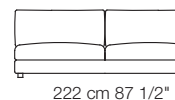

Low land version "L" sofa  
Island small table

Sofa with low standard armrests - version "L"

52 cm  
20 1/2"

29 cm  
11 1/2"

Sofa with high armrests - version "H"

61 cm  
24"

24 cm  
9 1/2"

LOW LAND

Divani  
Sofas

Elementi con 1 bracciolo  
Units with 1 armrest

Elementi senza braccioli  
Units without armrests

Low land version "H" sofa

Elementi angolo con 1 bracciolo  
Corner units with 1 armrest

Elementi isola con angolo  
Isle units with corner