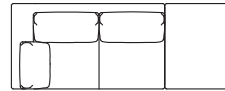

Low land version "L" sofa  
Island small table

Sofa with low standard armrests - version "L"

52 cm  
20 1/2"

29 cm  
11 1/2"

Sofa with high armrests - version "H"

61 cm  
24"

24 cm  
9 1/2"

LOW LAND

Divani  
Sofas

Elementi con 1 bracciolo  
Units with 1 armrest

Elementi senza braccioli  
Units without armrests

Low land version "H" sofa

Elementi angolo con 1 bracciolo  
Corner units with 1 armrest

Elementi isola con angolo  
Isle units with corner