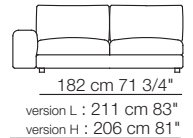

Low land version "L" sofa  
Island small table

Sofa with low standard armrests - version "L"

52 cm  
20 1/2"

29 cm  
11 1/2"

Sofa with high armrests - version "H"

61 cm  
24"

24 cm  
9 1/2"

LOW LAND

Divani  
Sofas

Elementi con 1 bracciolo  
Units with 1 armrest

Elementi senza braccioli  
Units without armrests

Low land version "H" sofa

Elementi angolo con 1 bracciolo  
Corner units with 1 armrest

Elementi isola con angolo  
Isle units with corner