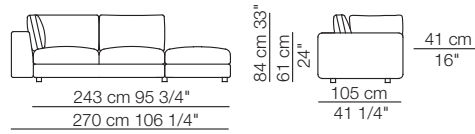

Low land version "L" sofa  
Island small table

Sofa with low standard armrests - version "L"

52 cm  
20 1/2"

29 cm  
11 1/2"

Sofa with high armrests - version "H"

61 cm  
24"

24 cm  
9 1/2"

LOW LAND

Divani  
Sofas

Elementi con 1 bracciolo  
Units with 1 armrest

Elementi senza braccioli  
Units without armrests

Low land version "H" sofa

Elementi angolo con 1 bracciolo  
Corner units with 1 armrest

Elementi isola con angolo  
Isle units with corner