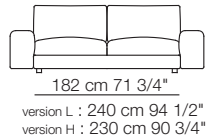

Low land version "L" sofa  
Island small table

Sofa with low standard armrests - version "L"

52 cm  
20 1/2"

29 cm  
11 1/2"

Sofa with high armrests - version "H"

61 cm  
24"

24 cm  
9 1/2"

LOW LAND

Divani  
Sofas

Elementi con 1 bracciolo  
Units with 1 armrest

Elementi senza braccioli  
Units without armrests

Low land version "H" sofa

Elementi angolo con 1 bracciolo  
Corner units with 1 armrest

Elementi isola con angolo  
Isle units with corner