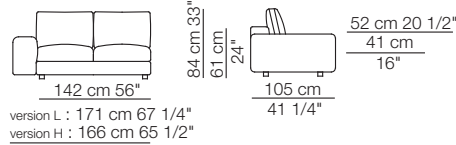

Sofa with low standard armrests - version "L"

52 cm
20 1/2"

29 cm
11 1/2"

Sofa with high armrests - version "H"

61 cm
24"

24 cm
9 1/2"

LOW LAND

Divani
Sofas

Elementi con 1 bracciolo
Units with 1 armrest

Elementi senza braccioli
Units without armrests