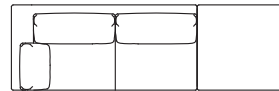

Low land version "L" sofa  
Island small table

Sofa with low standard armrests - version "L"

52 cm  
20 1/2"

29 cm  
11 1/2"

Sofa with high armrests - version "H"

61 cm  
24"

24 cm  
9 1/2"

LOW LAND

Divani  
Sofas

Elementi con 1 bracciolo  
Units with 1 armrest

Elementi senza braccioli  
Units without armrests

Low land version "H" sofa

Elementi angolo con 1 bracciolo  
Corner units with 1 armrest

Elementi isola con angolo  
Isle units with corner