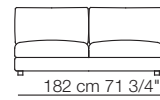

Low land version "L" sofa  
Island small table

Sofa with low standard armrests - version "L"

52 cm  
20 1/2"

29 cm  
11 1/2"

Sofa with high armrests - version "H"

61 cm  
24"

24 cm  
9 1/2"

LOW LAND

Divani  
Sofas

Elementi con 1 bracciolo  
Units with 1 armrest

Elementi senza braccioli  
Units without armrests

Low land version "H" sofa

Elementi angolo con 1 bracciolo  
Corner units with 1 armrest

Elementi isola con angolo  
Isle units with corner