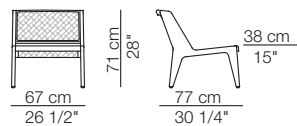

DELTA VIENNA

Poltrona
Armchair

I colori sono da considerarsi puramente indicativi / Colors are to be considered as purely indicative 2023 - Rev. 0.0 - Seven Salotti S.p.A - All rights reserved

Sizes, weights and finishes may change without previous notice. All dimensions are expressed in centimeters and inches. File CAD 2D-3D available on www.arflex.com For more information on product visit www.arflex.com, or contact us at : info@arflex.it