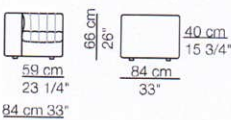

Poltrona /
Armchair

Divani /
Sofa

Elemento con 1 bracciolo /
Unit with 1 armrest

Elemento senza braccioli /
Unit without armrests

Elemento angolo /
corner unit

Elemento curvo /
curved unit

Pouf

Composizioni / Compositions

arflex

Sizes, weights and finishes may change without previous notice. All dimensions are expressed in centimeters and inches. File CAD 2D-3D available on www.arflex.com For more information on product visit www.arflex.com, or contact us at : info@arflex.it