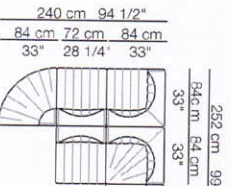

Poltrona /
Armchair

Divani /
Sofa

Elemento con 1 bracciolo /
Unit with 1 armrest

Elemento senza braccioli /
Unit without armrests

Elemento angolo /
corner unit

Elemento curvo /
curved unit

Pouf

Composizioni / Compositions

arflex

Sizes, weights and finishes may change without previous notice. All dimensions are expressed in centimeters and inches. File CAD 2D-3D available on www.arflex.com For more information on product visit www.arflex.com, or contact us at : info@arflex.it