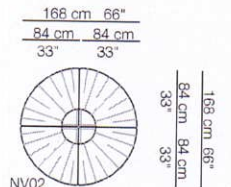

Poltrona /
Armchair

Divani /
Sofa

Elemento con 1 bracciolo /
Unit with 1 armrest

Elemento senza braccioli /
Unit without armrests

Elemento angolo /
corner unit

Elemento curvo /
curved unit

Pouf

Composizioni / Compositions

arflex

Sizes, weights and finishes may change without previous notice. All dimensions are expressed in centimeters and inches. File CAD 2D-3D available on www.arflex.com For more information on product visit www.arflex.com, or contact us at : info@arflex.it