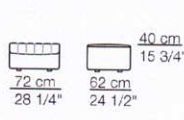

Poltrona /
Armchair

Divani /
Sofa

Elemento con 1 bracciolo /
Unit with 1 armrest

Elemento senza braccioli /
Unit without armrests

Elemento angolo /
corner unit

Elemento curvo /
curved unit

Pouf

Composizioni / Compositions

arflex

Sizes, weights and finishes may change without previous notice. All dimensions are expressed in centimeters and inches. File CAD 2D-3D available on www.arflex.com For more information on product visit www.arflex.com, or contact us at : info@arflex.it