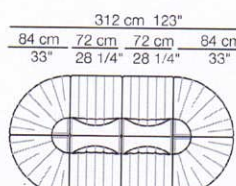

Poltrona /
Armchair

Divani /
Sofa

Elemento con 1 bracciolo /
Unit with 1 armrest

Elemento senza braccioli /
Unit without armrests

Elemento angolo /
corner unit

Elemento curvo /
curved unit

Pouf

Composizioni / Compositions

arflex

Sizes, weights and finishes may change without previous notice. All dimensions are expressed in centimeters and inches. File CAD 2D-3D available on www.arflex.com For more information on product visit www.arflex.com, or contact us at : info@arflex.it