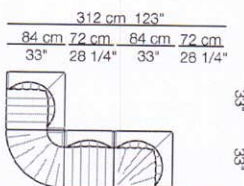

Poltrona /
Armchair

Divani /
Sofa

Elemento con 1 bracciolo /
Unit with 1 armrest

Elemento senza braccioli /
Unit without armrests

Elemento angolo /
corner unit

Elemento curvo /
curved unit

Pouf

Composizioni / Compositions

arflex

Sizes, weights and finishes may change without previous notice. All dimensions are expressed in centimeters and inches. File CAD 2D-3D available on www.arflex.com For more information on product visit www.arflex.com, or contact us at : info@arflex.it