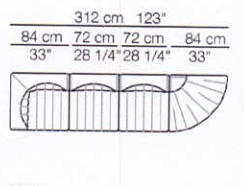

Poltrona /
Armchair

Divani /
Sofa

Elemento con 1 bracciolo /
Unit with 1 armrest

Elemento senza braccioli /
Unit without armrests

Elemento angolo /
corner unit

Elemento curvo /
curved unit

Pouf

Composizioni / Compositions

arflex

Sizes, weights and finishes may change without previous notice. All dimensions are expressed in centimeters and inches. File CAD 2D-3D available on www.arflex.com For more information on product visit www.arflex.com, or contact us at : info@arflex.it