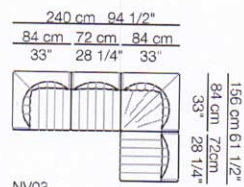

Poltrona /
Armchair

Divani /
Sofa

Elemento con 1 bracciolo /
Unit with 1 armrest

Elemento senza braccioli /
Unit without armrests

Elemento angolo /
corner unit

Elemento curvo /
curved unit

Pouf

Composizioni / Compositions

arflex

Sizes, weights and finishes may change without previous notice. All dimensions are expressed in centimeters and inches. File CAD 2D-3D available on www.arflex.com For more information on product visit www.arflex.com, or contact us at : info@arflex.it