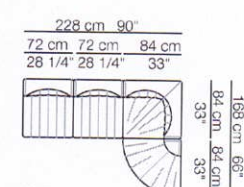

Poltrona /
Armchair

Divani /
Sofa

Elemento con 1 bracciolo /
Unit with 1 armrest

Elemento senza braccioli /
Unit without armrests

Elemento angolo /
corner unit

Elemento curvo /
curved unit

Pouf

Composizioni / Compositions

arflex

Sizes, weights and finishes may change without previous notice. All dimensions are expressed in centimeters and inches. File CAD 2D-3D available on www.arflex.com For more information on product visit www.arflex.com, or contact us at : info@arflex.it