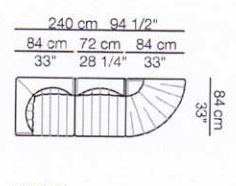

Poltrona /
Armchair

Divani /
Sofa

Elemento con 1 bracciolo /
Unit with 1 armrest

Elemento senza braccioli /
Unit without armrests

Elemento angolo /
corner unit

Elemento curvo /
curved unit

Pouf

Composizioni / Compositions

arflex

Sizes, weights and finishes may change without previous notice. All dimensions are expressed in centimeters and inches. File CAD 2D-3D available on www.arflex.com For more information on product visit www.arflex.com, or contact us at : info@arflex.it