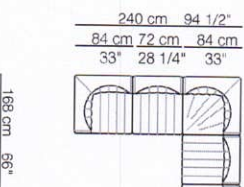

Poltrona /
Armchair

Divani /
Sofa

Elemento con 1 bracciolo /
Unit with 1 armrest

Elemento senza braccioli /
Unit without armrests

Elemento angolo /
corner unit

Elemento curvo /
curved unit

Pouf

Composizioni / Compositions

arflex

Sizes, weights and finishes may change without previous notice. All dimensions are expressed in centimeters and inches. File CAD 2D-3D available on www.arflex.com For more information on product visit www.arflex.com, or contact us at : info@arflex.it