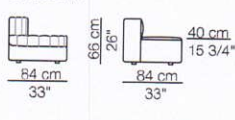

Poltrona /
Armchair

Divani /
Sofa

Elemento con 1 bracciolo /
Unit with 1 armrest

Elemento senza braccioli /
Unit without armrests

Elemento angolo /
corner unit

Elemento curvo /
curved unit

Pouf

Composizioni / Compositions

arflex

Sizes, weights and finishes may change without previous notice. All dimensions are expressed in centimeters and inches. File CAD 2D-3D available on www.arflex.com For more information on product visit www.arflex.com, or contact us at : info@arflex.it