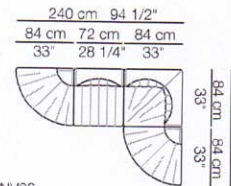

Poltrona /
Armchair

Divani /
Sofa

Elemento con 1 bracciolo /
Unit with 1 armrest

Elemento senza braccioli /
Unit without armrests

Elemento angolo /
corner unit

Elemento curvo /
curved unit

Pouf

Composizioni / Compositions

arflex

Sizes, weights and finishes may change without previous notice. All dimensions are expressed in centimeters and inches. File CAD 2D-3D available on www.arflex.com For more information on product visit www.arflex.com, or contact us at : info@arflex.it