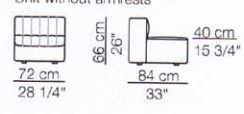

Poltrona /
Armchair

Divani /
Sofa

Elemento con 1 bracciolo /
Unit with 1 armrest

Elemento senza braccioli /
Unit without armrests

Elemento angolo /
corner unit

Elemento curvo /
curved unit

Pouf

Composizioni / Compositions

arflex

Sizes, weights and finishes may change without previous notice. All dimensions are expressed in centimeters and inches. File CAD 2D-3D available on www.arflex.com For more information on product visit www.arflex.com, or contact us at : info@arflex.it