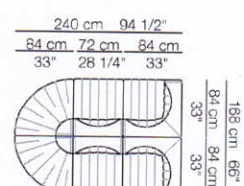

Poltrona /
Armchair

Divani /
Sofa

Elemento con 1 bracciolo /
Unit with 1 armrest

Elemento senza braccioli /
Unit without armrests

Elemento angolo /
corner unit

Elemento curvo /
curved unit

Pouf

Composizioni / Compositions

arflex

Sizes, weights and finishes may change without previous notice. All dimensions are expressed in centimeters and inches. File CAD 2D-3D available on www.arflex.com For more information on product visit www.arflex.com, or contact us at : info@arflex.it