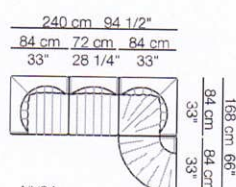

Poltrona /
Armchair

Divani /
Sofa

Elemento con 1 bracciolo /
Unit with 1 armrest

Elemento senza braccioli /
Unit without armrests

Elemento angolo /
corner unit

Elemento curvo /
curved unit

Pouf

Composizioni / Compositions

arflex

Sizes, weights and finishes may change without previous notice. All dimensions are expressed in centimeters and inches. File CAD 2D-3D available on www.arflex.com For more information on product visit www.arflex.com, or contact us at : info@arflex.it