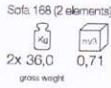

Divani /
Sofa