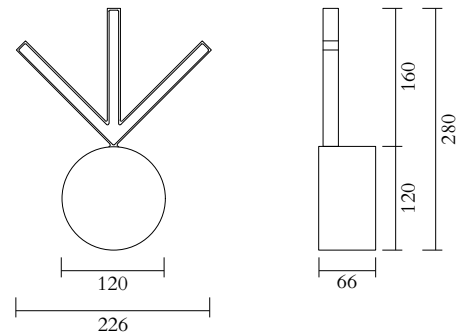

ATELIER ARETI

PRODUCT

V light 386

Wall light / 3 lines up

MATERIALS AND COLOUR OPTIONS

Brushed brass; nickel; white acrylic

VERSIONS

Brushed brass structure; white acrylic panels

386OL-W04-BR01

Nickel structure; white acrylic panels

386OL-W04-NI01

TECHNICAL DETAILS

Built in LED 10 W

Input voltage EU: 230V

Input voltage US: 110V

Output voltage: 24V

2700K

IP20

NOTE

Built in LED light source can be changed by Atelier Areti or a qualified workshop only

MADE IN

Germany

Sizes in mm. Flat attachments available under request. Variations in colour and size are available for some collections, please contact Areti for more details.

Our collections are hand made and made to order, small irregularities in shape or surface will occur, they are inherent to the hand made process and should not be seen as flaws. For detailed information on any products: contact@atelierareti.com