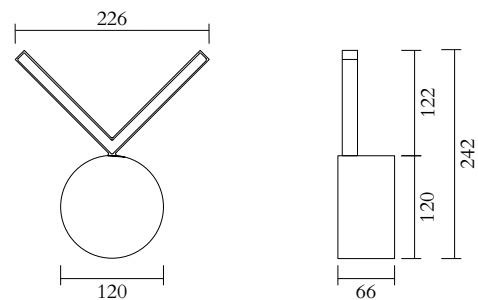

386OL-W01-BR01

Nickel structure; white acrylic panels

386OL-W01-NI01

TECHNICAL DETAILS

Built in LED 7 W

Input voltage EU: 230V

Input voltage US: 110V

Output voltage: 24V

2700K

IP20

NOTE

Built in LED light source can be changed by Atelier Areti or a qualified workshop only

MADE IN

Germany

Sizes in mm. Flat attachments available under request. Variations in colour and size are available for some collections, please contact Areti for more details.