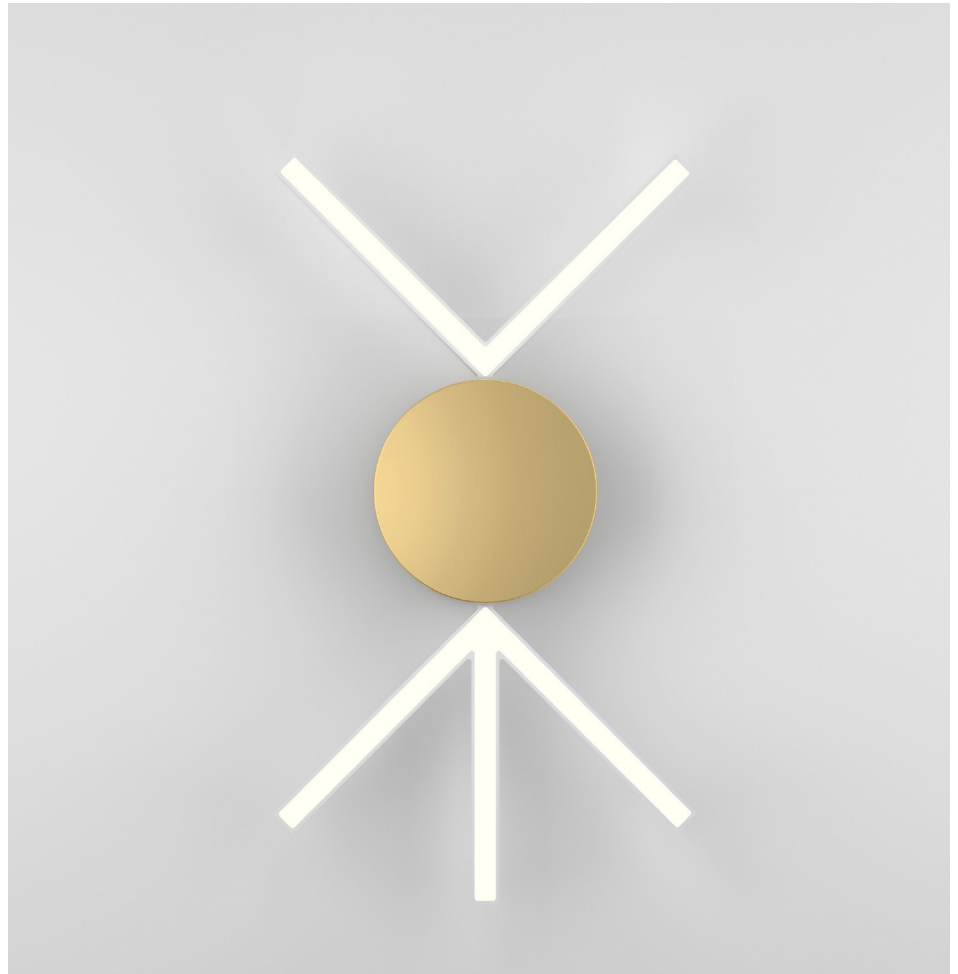

ATELIER ARETI

PRODUCT

V light 386
Wall light / 2 lines up + 3 lines down

MATERIALS AND COLOUR OPTIONS

Brushed brass; nickel; white acrylic

VERSIONS

Brushed brass structure; white acrylic panels
386OL-W03-BR01
Nickel structure; white acrylic panels
386OL-W03-NI01

TECHNICAL DETAILS

Built in LED 17 W
Input voltage EU: 230V
Input voltage US: 110V
Output voltage: 24V
2700K
IP20

NOTE

Built in LED light source can be changed by Atelier Areti or a qualified workshop only

MADE IN

Germany

Sizes in mm. Flat attachments available under request. Variations in colour and size are available for some collections, please contact Areti for more details.

Our collections are hand made and made to order, small irregularities in shape or surface will occur, they are inherent to the hand made process and should not be seen as flaws. For detailed information on any products: contact@atelierareti.com