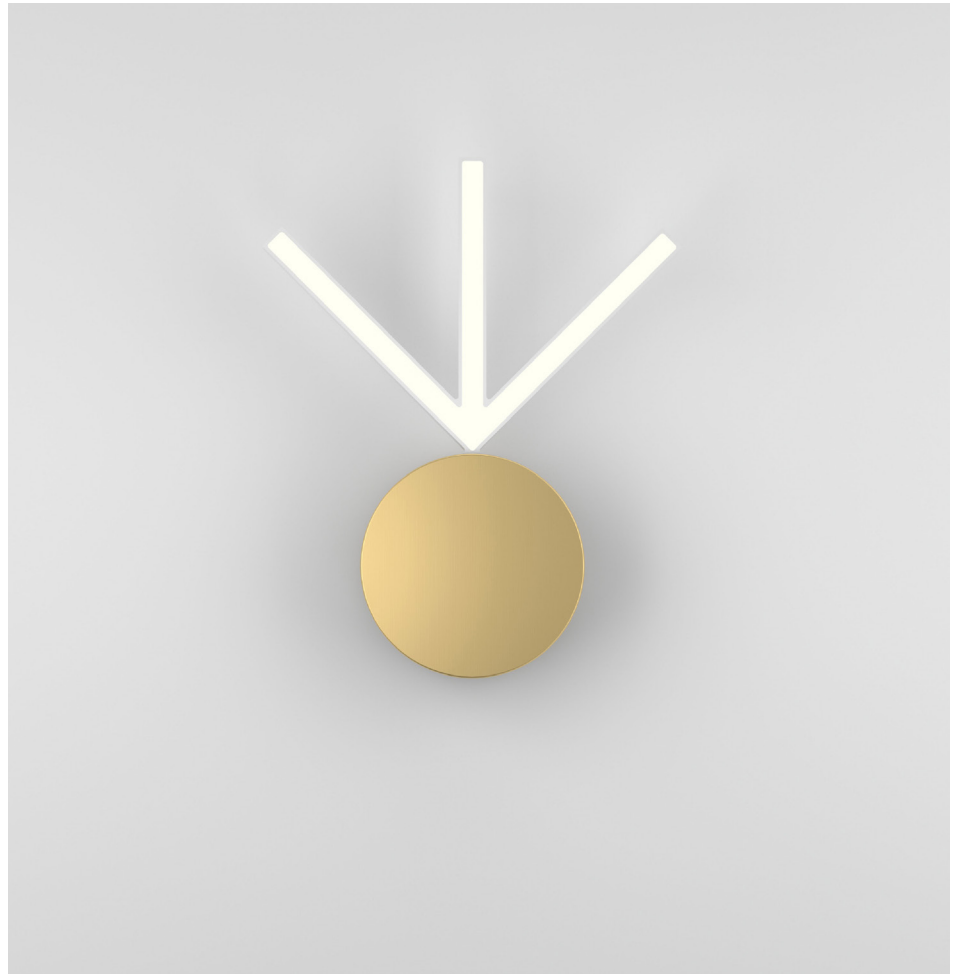

ATELIER ARETI

PRODUCT

V light 386

Wall light / 3 lines up

MATERIALS AND COLOUR OPTIONS

Brushed brass; nickel; white acrylic

VERSIONS

Brushed brass structure; white acrylic panels

386OL-W04-BR01

Nickel structure; white acrylic panels

386OL-W04-NI01

TECHNICAL DETAILS

Built in LED 10 W

Input voltage EU: 230V

Input voltage US: 110V

Output voltage: 24V

2700K

IP20

NOTE

Built in LED light source can be changed by Atelier Areti or a qualified workshop only

MADE IN

Germany

Sizes in mm. Flat attachments available under request. Variations in colour and size are available for some collections, please contact Areti for more details.

Our collections are hand made and made to order, small irregularities in shape or surface will occur, they are inherent to the hand made process and should not be seen as flaws. For detailed information on any products: contact@atelierareti.com