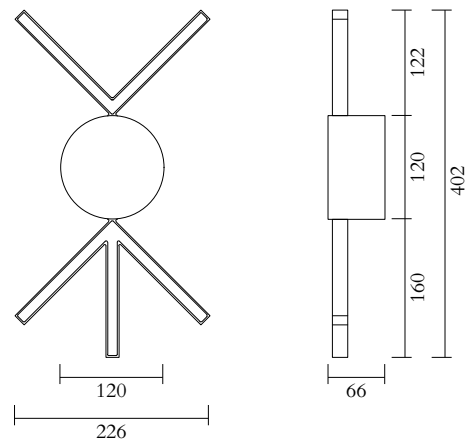

ATELIER ARETI

PRODUCT

V light 386
Wall light / 2 lines up + 3 lines down

MATERIALS AND COLOUR OPTIONS

Brushed brass; nickel; white acrylic

VERSIONS

Brushed brass structure; white acrylic panels
386OL-W03-BR01
Nickel structure; white acrylic panels
386OL-W03-NI01

MADE IN

Germany

Sizes in mm. Flat attachments available under request. Variations in colour and size are available for some collections, please contact Areti for more details.

Our collections are hand made and made to order, small irregularities in shape or surface will occur, they are inherent to the hand made process and should not be seen as flaws. For detailed information on any products: contact@atelierareti.com