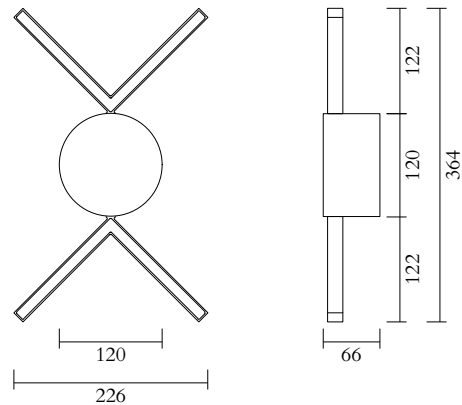

ATELIER ARETI

PRODUCT

V light 386

Wall light / 2 lines up + 2 lines down

MATERIALS AND COLOUR OPTIONS

Brushed brass; nickel; white acrylic

VERSIONS

Brushed brass structure; white acrylic panels

2700K

IP20

NOTE

Built in LED light source can be changed by Atelier Areti or a qualified workshop only

MADE IN

Germany

Sizes in mm. Flat attachments available under request. Variations in colour and size are available for some collections, please contact Areti for more details.