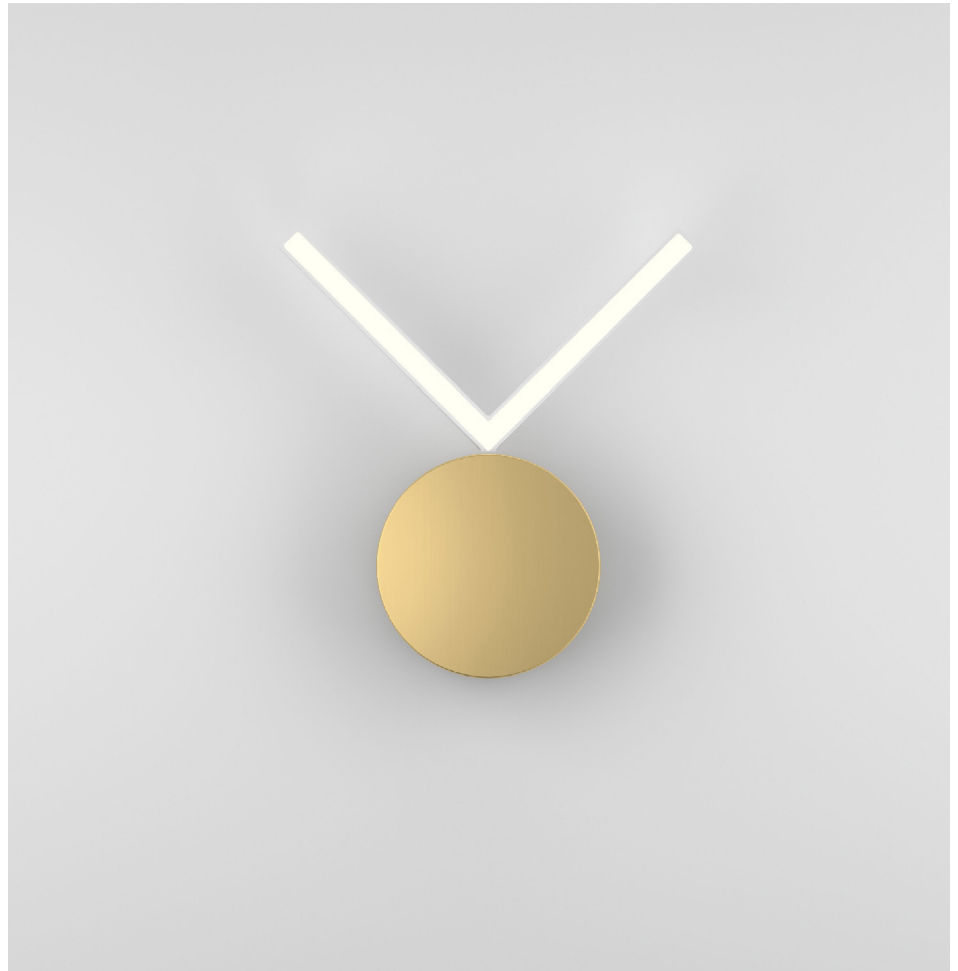

ATELIER ARETI

PRODUCT

V light 386

Wall light / 2 lines up

MATERIALS AND COLOUR OPTIONS

Brushed brass; nickel; white acrylic

VERSIONS

Brushed brass structure; white acrylic panels

386OL-W01-BR01

Nickel structure; white acrylic panels

386OL-W01-NI01

TECHNICAL DETAILS

Built in LED 7 W

Input voltage EU: 230V

Input voltage US: 110V

Output voltage: 24V

2700K

IP20

NOTE

Built in LED light source can be changed by Atelier Areti or a qualified workshop only

MADE IN

Germany

Sizes in mm. Flat attachments available under request. Variations in colour and size are available for some collections, please contact Areti for more details.

Our collections are hand made and made to order, small irregularities in shape or surface will occur, they are inherent to the hand made process and should not be seen as flaws. For detailed information on any products: contact@atelierareti.com