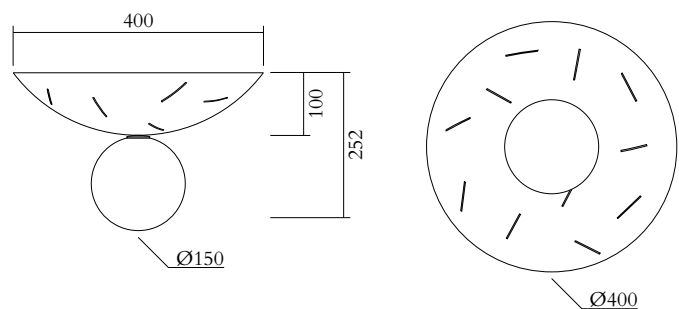

ATELIER ARETI

PRODUCT

Up and down 377
Ceiling light / Bowl up with cuts

MATERIALS AND COLOUR OPTIONS

Brushed brass; powder coated metal; white glass

VERSIONS

Brushed brass structure 377OL-C03-BR01
Coloured metal structure 377OL-C03-ME01

TECHNICAL DETAILS

1 x G9 LED 5W max
110-230V
IP20
Lights bulb not included

MADE IN

Germany

Sizes in mm. Flat attachments available under request. Variations in colour and size are available for some collections, please contact Areti for more details.

Our collections are hand made and made to order, small irregularities in shape or surface will occur, they are inherent to the hand made process and should not be seen as flaws. For detailed information on any products: contact@atelierareti.com