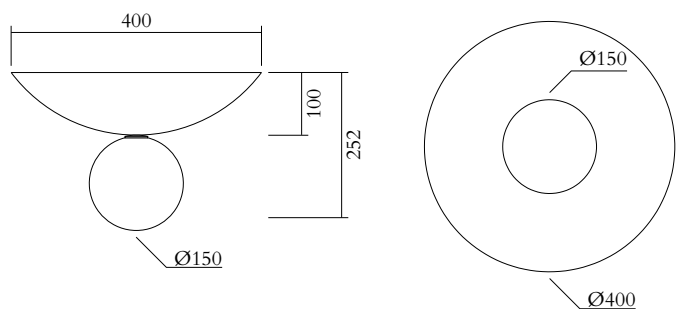

ATELIER ARETI

PRODUCT

Up and down 377

Ceiling light / Bowl up

MATERIALS AND COLOUR OPTIONS

Brushed brass; white glass

VERSIONS

Brushed brass structure

377OL-C01-BR01

Half brushed brass, half coloured structure

377OL-C01-BR02

TECHNICAL DETAILS

1 x G9 LED 5W max

110-230V

IP20

Lights bulb not included

MADE IN

Germany

Sizes in mm. Flat attachments available under request. Variations in colour and size are available for some collections, please contact Areti for more details.

Our collections are hand made and made to order, small irregularities in shape or surface will occur, they are inherent to the hand made process and should not be seen as flaws. For detailed information on any products: contact@atelierareti.com