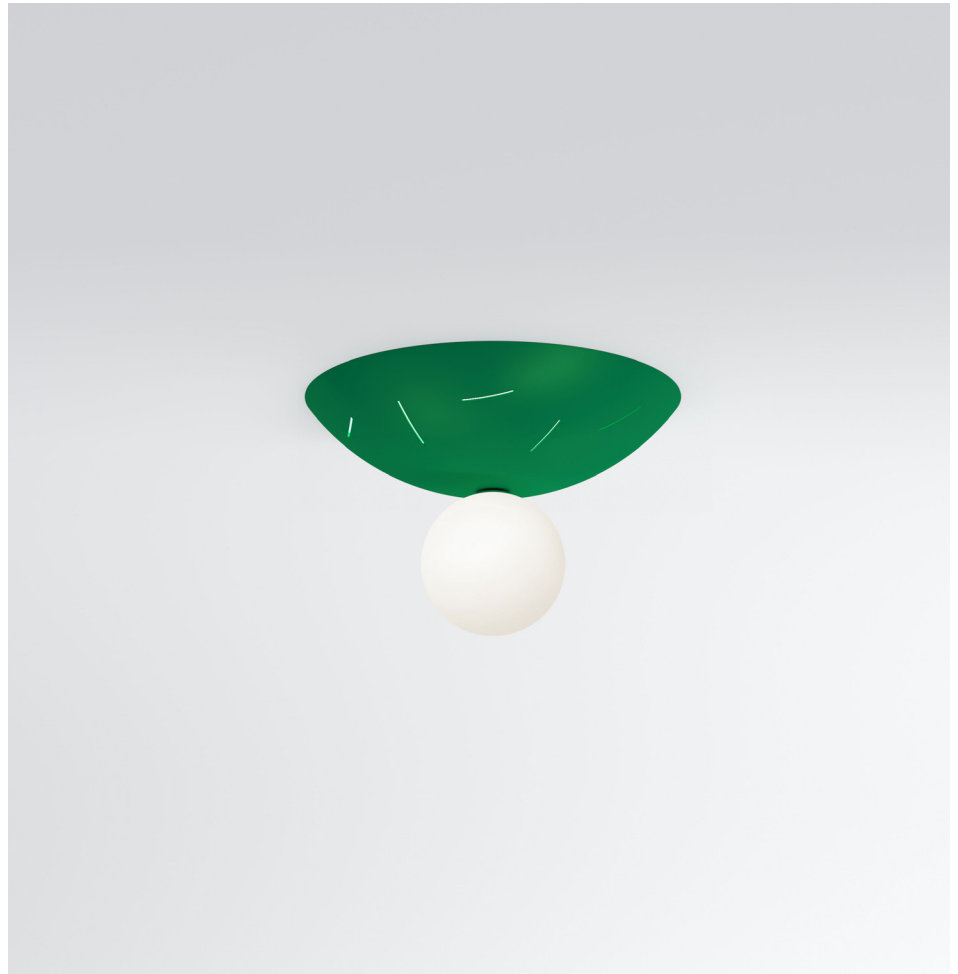

ATELIER ARETI

PRODUCT

Up and down 377
Ceiling light / Bowl up with cuts

MATERIALS AND COLOUR OPTIONS

Brushed brass; powder coated metal; white glass

VERSIONS

Brushed brass structure 377OL-C03-BR01
Coloured metal structure 377OL-C03-ME01

TECHNICAL DETAILS

1 x G9 LED 5W max
110-230V
IP20
Lights bulb not included

MADE IN

Germany

Sizes in mm. Flat attachments available under request. Variations in colour and size are available for some collections, please contact Areti for more details.

Our collections are hand made and made to order, small irregularities in shape or surface will occur, they are inherent to the hand made process and should not be seen as flaws. For detailed information on any products: contact@atelierareti.com