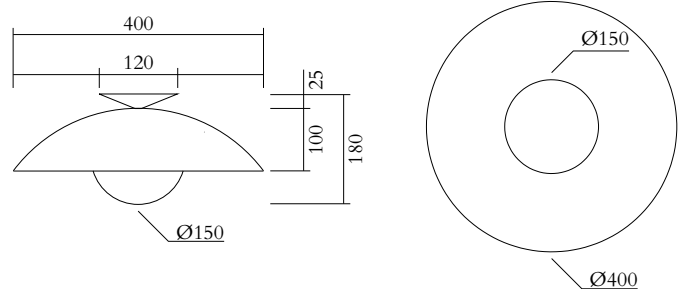

TECHNICAL DETAILS

1 x G9 LED 5W max

110-230V

IP20

Lights bulb not included

MADE IN

Germany

Sizes in mm. Flat attachments available under request. Variations in colour and size are available for some collections, please contact Areti for more details.