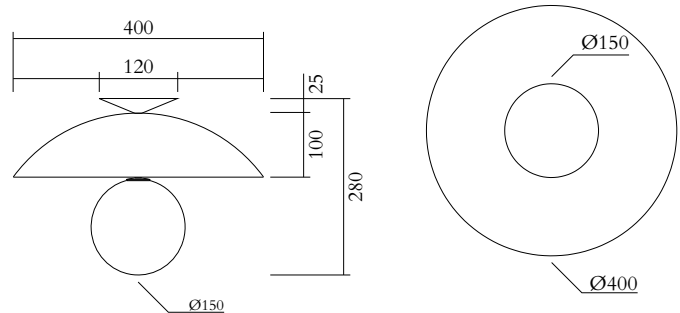

ATELIER ARETI

PRODUCT

Up and down 377
Ceiling light / Bowl down with tube

MATERIALS AND COLOUR OPTIONS

Brushed brass; white glass

VERSIONS

Brushed brass structure 377OL-C05-BR01

TECHNICAL DETAILS

1 x G9 LED 5W max
110-230V
IP20
Lights bulb not included

MADE IN

Germany

Sizes in mm. Flat attachments available under request. Variations in colour and size are available for some collections, please contact Areti for more details.

Our collections are hand made and made to order, small irregularities in shape or surface will occur, they are inherent to the hand made process and should not be seen as flaws. For detailed information on any products: contact@atelierareti.com