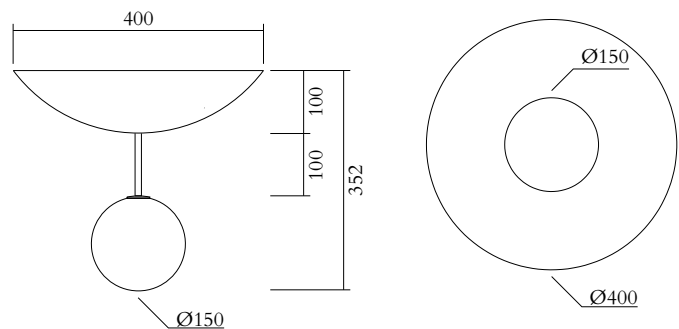

TECHNICAL DETAILS

1 x G9 LED 5W max
110-230V
IP20
Lights bulb not included

MADE IN

Germany

Sizes in mm. Flat attachments available under request. Variations in colour and size are available for some collections, please contact Areti for more details.