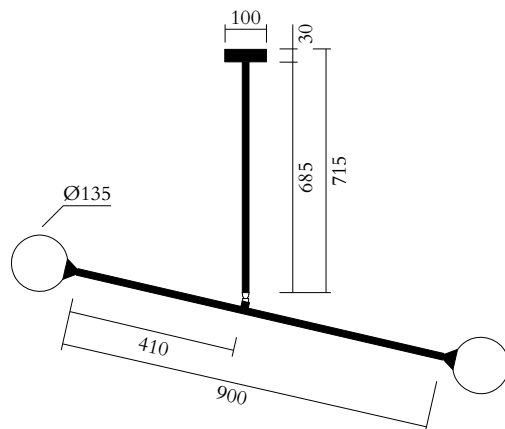

ATELIER ARETI

PRODUCT

Two Spheres 067
Pendant light / Pill box attachment

MATERIALS AND COLOUR OPTIONS

Brushed brass; white glass; brass joint

VERSIONS

Brushed brass structure 067OL-P01-BR01

TECHNICAL DETAILS

2 x G9 LED 5W max
110-230V
IP20
Light bulbs not included

WEIGHT

5 kg

MADE IN

Germany

Sizes in mm. Flat attachments available only on request. Variations in colour and size are available for some collections, please contact Areti for more details.

TECHNICAL DETAILS

2 x E14 LED 7W max (US: E12)
Recommended bulb size: diameter 35mm, total length
110mm (diameter must be under 40mm, length must be
under 120mm)
110-230V
IP20
Light bulbs not included

WEIGHT

5 kg

MADE IN

Germany

Sizes in mm. Flat attachments available only on request. Variations in colour and size are available for some collections, please contact Areti for more details.

Our collections are hand made and made to order, small irregularities in shape or surface will occur, they are inherent to the hand made process and should not be seen as flaws. For detailed information on any products: contact@atelierareti.com