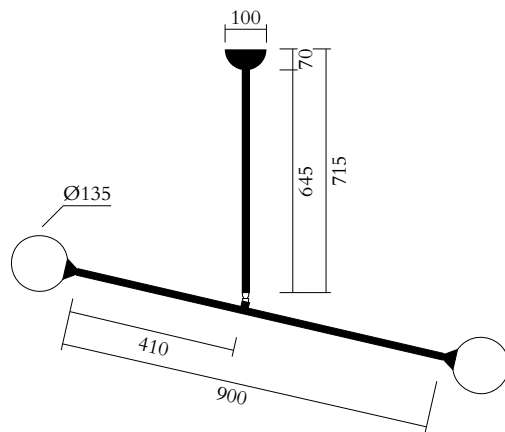

2 x G9 LED 5W max
110-230V
IP20
Light bulbs not included

WEIGHT

5 kg

MADE IN

Germany

Sizes in mm. Flat attachments available only on request. Variations in colour and size are available for some collections, please contact Areti for more details.

TECHNICAL DETAILS

2 x E14 LED 7W max (US: E12)
Recommended bulb size: diameter 35mm, total length
110mm (diameter must be under 40mm, length must be
under 120mm)
110-230V
IP20
Light bulbs not included

WEIGHT

5 kg

MADE IN

Germany

Sizes in mm. Flat attachments available only on request. Variations in colour and size are available for some collections, please contact Areti for more details.

Our collections are hand made and made to order, small irregularities in shape or surface will occur, they are inherent to the hand made process and should not be seen as flaws. For detailed information on any products: contact@atelierareti.com