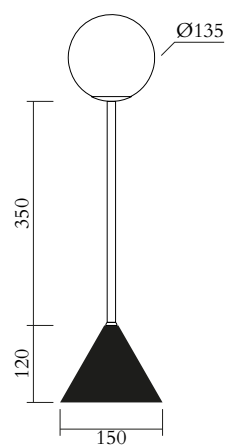

## TECHNICAL DETAILS

1 x G9 LED 5W max

Recommended bulb size: diameter 35 mm, total length  
110 mm (diameter must be under 40mm, LENGTH  
must be under 120 mm)

110-230V

IP20

Light bulb not included

## CABLE LENGTH

1,50 m

## MADE IN

Germany

Sizes in mm. Flat attachments available only under request. Variations in colour and size are available for some collections, please contact Areti for more details.

Our collections are hand made and made to order, small irregularities in shape or surface will occur, they are inherent to the hand made process and should not be seen as flaws. For detailed information on any products: [contact@atelierareti.com](mailto:contact@atelierareti.com)