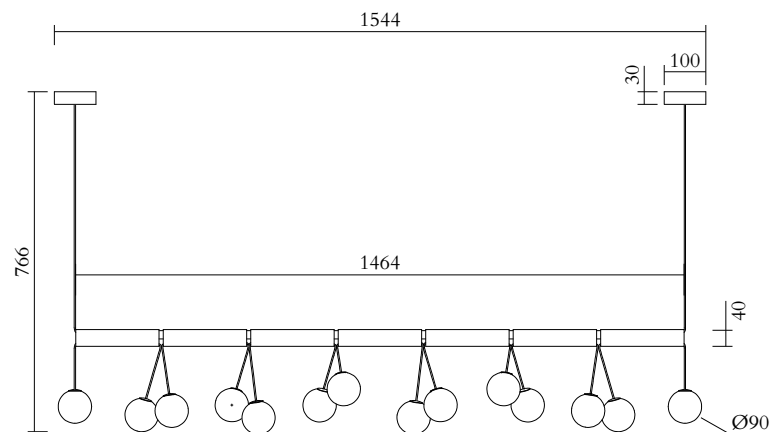

ATELIER ARETI

PRODUCT

Tube with globes 331
Pendant light / Long

MATERIALS AND COLOUR OPTIONS

Powder coated metal; white glass

VERSIONS

Black structure 331OL-P03-ME01
White structure 331OL-P03-ME02

TECHNICAL DETAILS

14 x G9 LED 5W max
110-230V
IP20
Light bulbs not included

NOTE

Flat ceiling attachment is available upon request

MADE IN

Germany

Sizes in mm. Flat attachments available under request. Variations in colour and size are available for some collections, please contact Areti for more details.

Our collections are hand made and made to order, small irregularities in shape or surface will occur, they are inherent to the hand made process and should not be seen as flaws. For detailed information on any products: contact@atelierareti.com