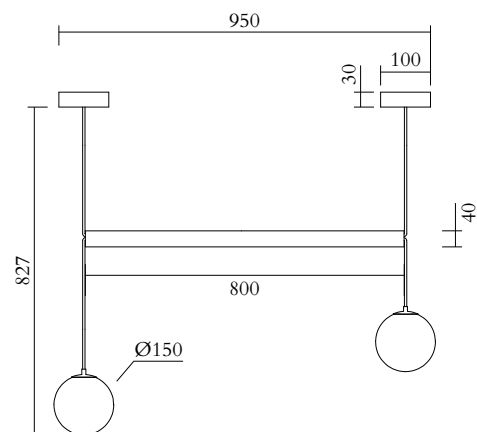

ATELIER ARETI

PRODUCT

Tube with globes 331
Pendant light / Short

MATERIALS AND COLOUR OPTIONS

Powder coated metal; white glass

VERSIONS

Black structure 331OL-P01-ME01
White structure 331OL-P01-ME02

TECHNICAL DETAILS

2 x G9 LED 5W max
110-230V
IP20
Light bulbs not included

NOTE

Flat ceiling attachment is available upon request

MADE IN

Germany

Sizes in mm. Flat attachments available under request. Variations in colour and size are available for some collections, please contact Areti for more details.

Our collections are hand made and made to order, small irregularities in shape or surface will occur, they are inherent to the hand made process and should not be seen as flaws. For detailed information on any products: contact@atelierareti.com