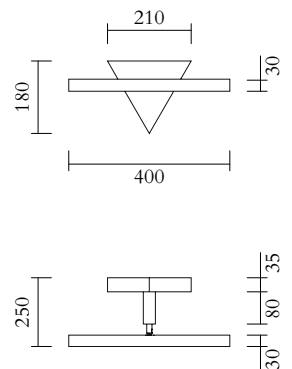

Colour Concept A - 563OL-W01-M0A

PRODUCT

Tube with triangle
Wall light 563OL-W01
12 intense green monochrome

VERSIONS

Refer to the next page

TECHNICAL DETAILS

Built in LED 10W
110-230V
IP20

MADE IN
Germany