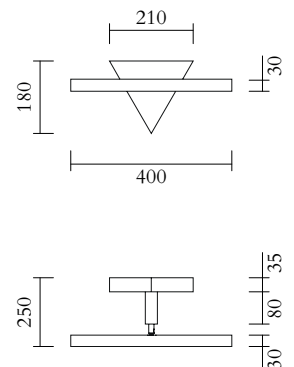

Colour Concept B - 563OL-W01-M0B

PRODUCT

Tube with triangle
Wall light 563OL-W01
09 blue attachment, 02 white tube

VERSIONS

Refer to the next page

TECHNICAL DETAILS

Built in LED 10W
110-230V
IP20

MADE IN
Germany