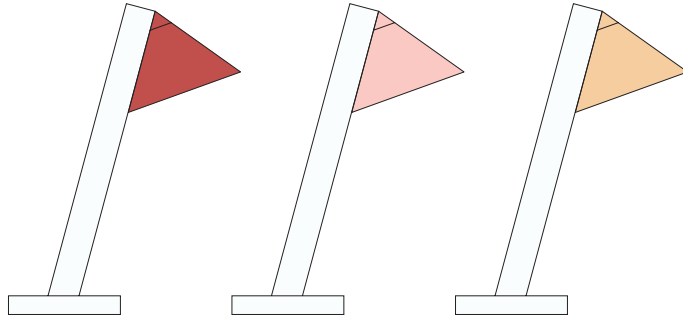

ATELIER ARETI

02 white base + tube
03 red cone

02 white base + tube
04 pink cone

02 white base + tube
05 sand cone