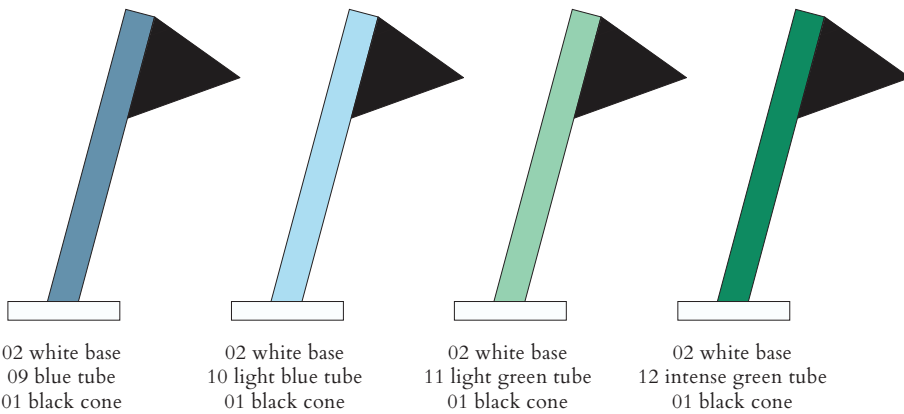

ATELIER ARETI

COLOUR CONCEPT C

Black, white + one colour

555OL-D02-M0C