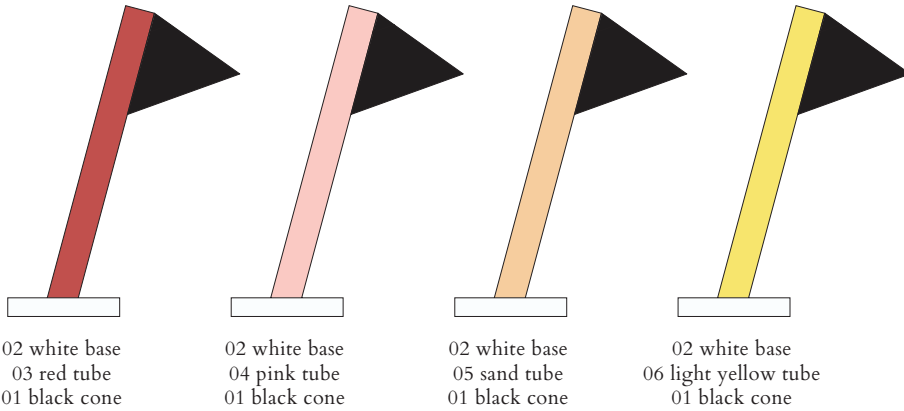

ATELIER ARETI

COLOUR CONCEPT C

Black, white + one colour

555OL-D02-M0C