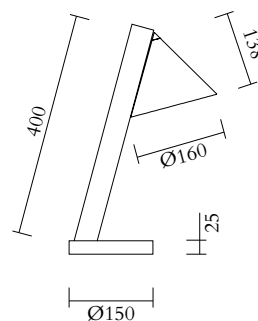

CABLE LENGTH

1,50 m

MADE IN

Germany

ATELIER ARETI

COLOUR CONCEPT C

Black, white + one colour

555OL-D02-M0C