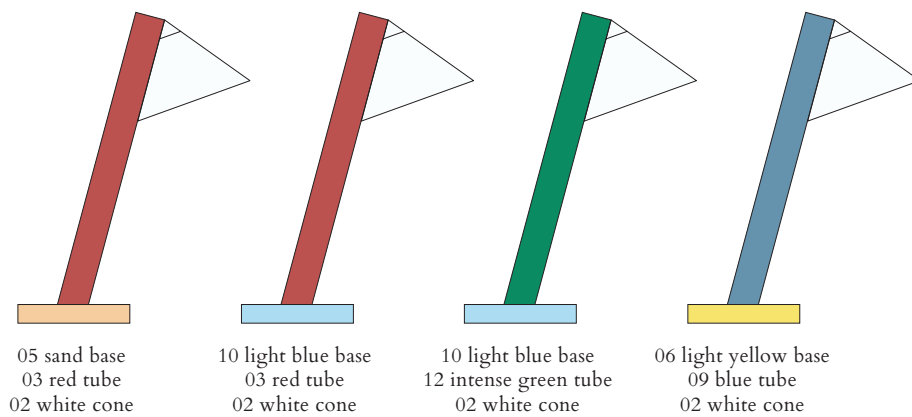

ATELIER ARETI

COLOUR CONCEPT D

White + two colours

555OL-D02-M0D