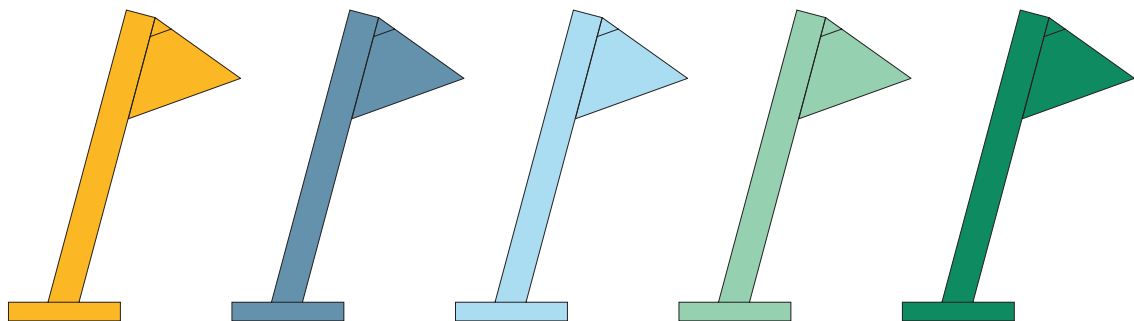

08 orange yellow

09 blue

10 light blue

11 light green

12 intense green

COLOUR CONCEPT A

Monochrome

555OL-D02-M0A