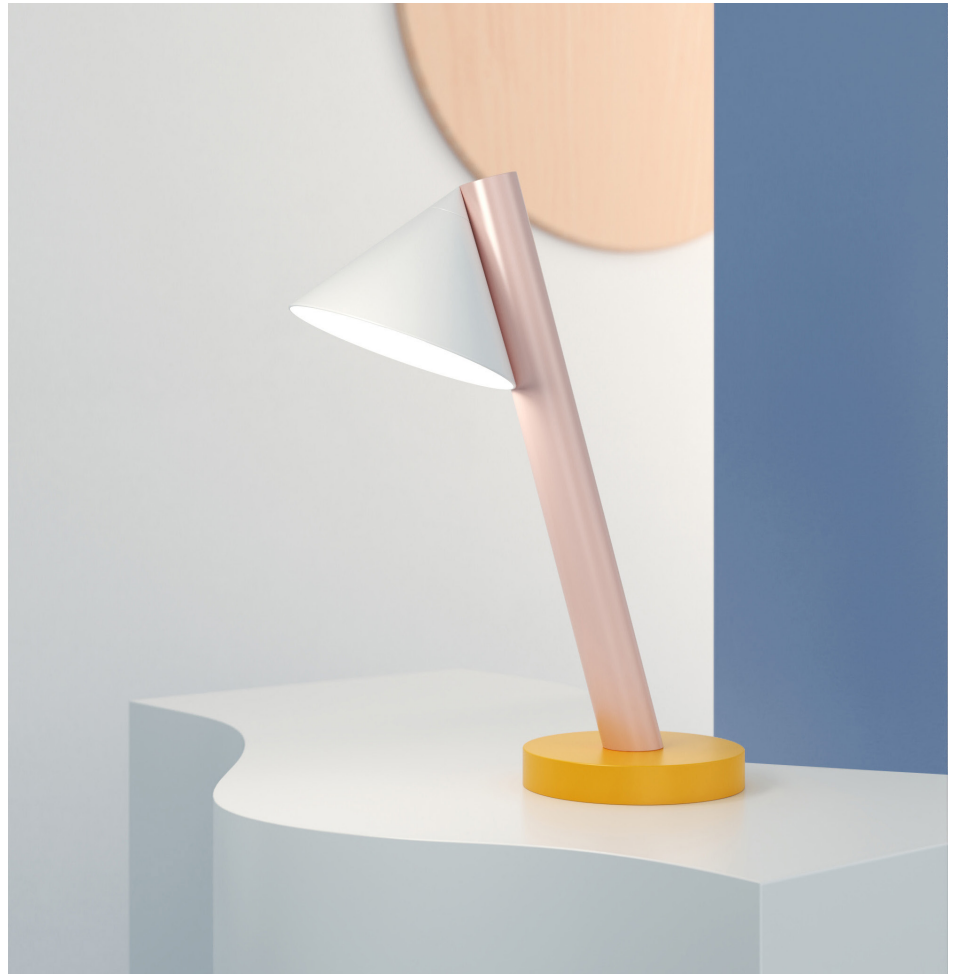

ATELIER ARETI

ELEMENTS COLLECTION

Tube with globes and cones

Desk Light / Cone

555OL-D02

08 orange yellow base, 04 pink tube, white cone

Colour Concept D - 555OL-D02-M0D

COLOUR CONCEPTS:

Colour Concept A - 555OL-D02-M0A

PRODUCT

Tube with globes and cones
Desk light / Cone 555OL-D02
Monochrome 05 sand

VERSIONS

Refer to the next page

TECHNICAL DETAILS

1 x G9 LED 5W max
110-230V
IP20
Light bulb not included