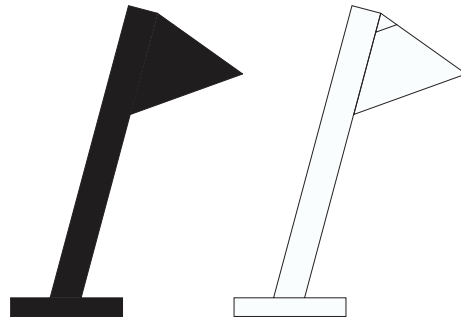

ATELIER ARETI

03 red

02 white