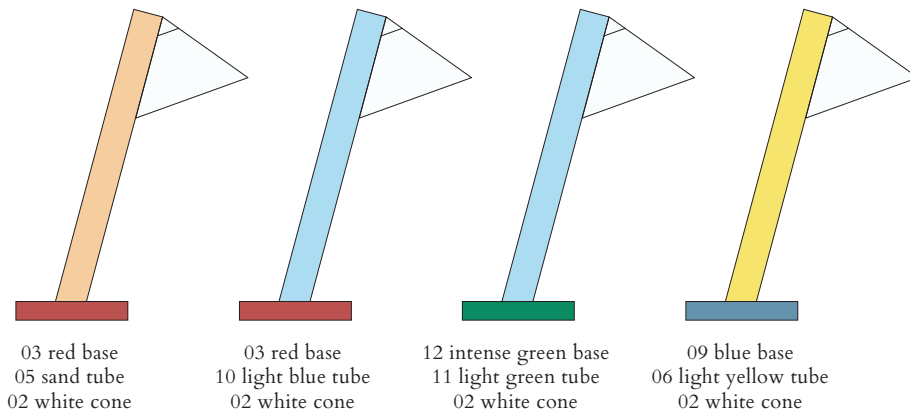

CABLE LENGTH

1,50 m

MADE IN

Germany

ATELIER ARETI

COLOUR CONCEPT D

White + two colours

555OL-D02-M0D