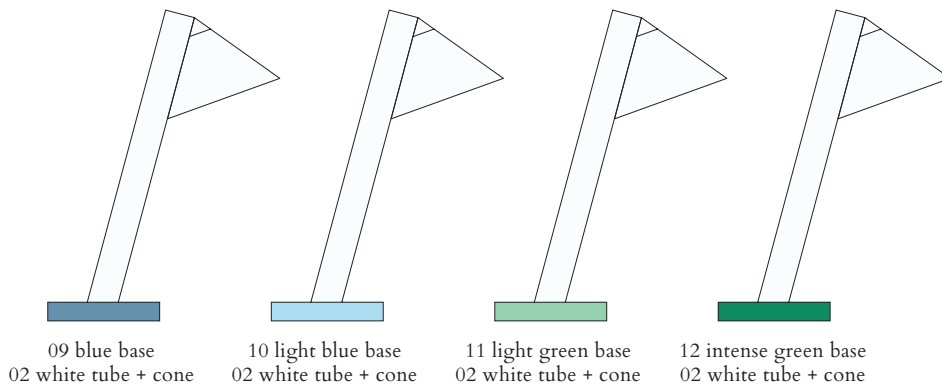

CABLE LENGTH

1,50 m

MADE IN

Germany

ATELIER ARETI

COLOUR CONCEPT B

White + one colour

555OL-D01-M0B