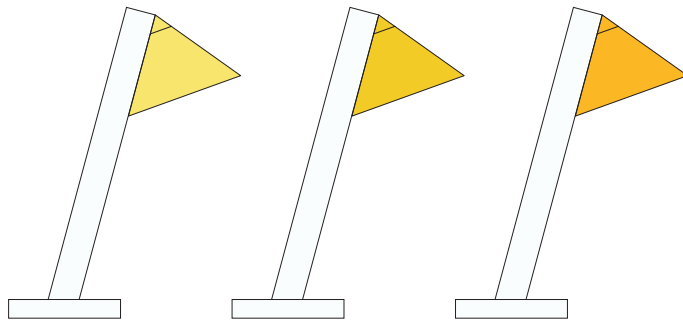

02 white base + tube
06 light yellow cone

02 white base + tube
07 intense yellow cone

02 white base + tube
08 orange yellow cone