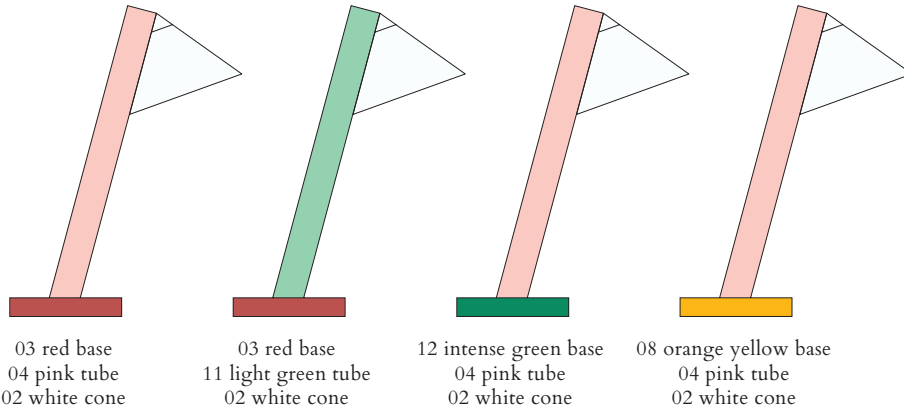

CABLE LENGTH

1,50 m

MADE IN

Germany

ATELIER ARETI

COLOUR CONCEPT D

White + two colours

555OL-D02-M0D