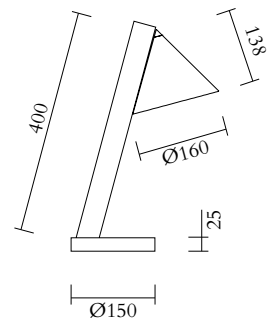

MADE IN

Germany