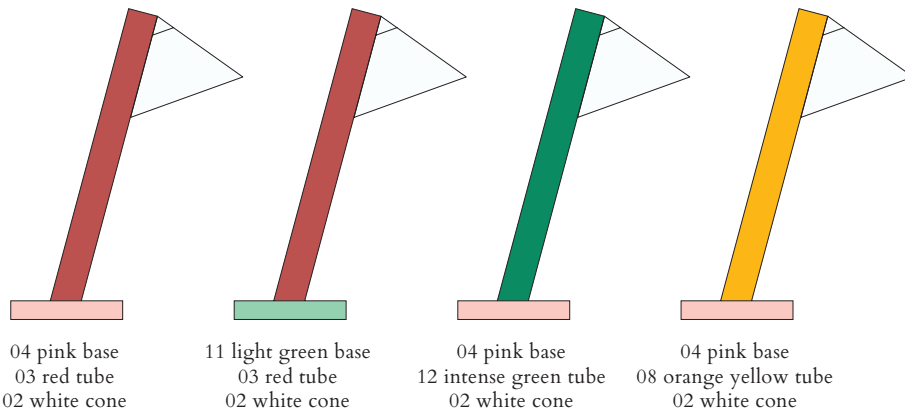

ATELIER ARETI

COLOUR CONCEPT D

White + two colours

555OL-D02-M0D