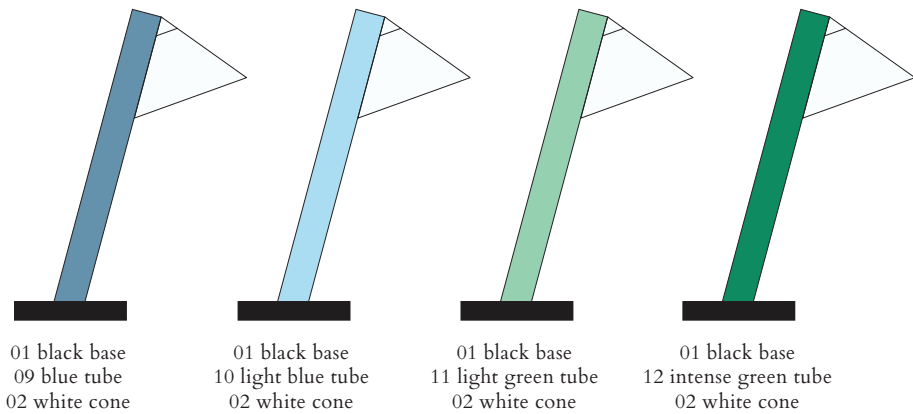

CABLE LENGTH

1,50 m

MADE IN

Germany

ATELIER ARETI

COLOUR CONCEPT C

Black, white + one colour

555OL-D02-M0C