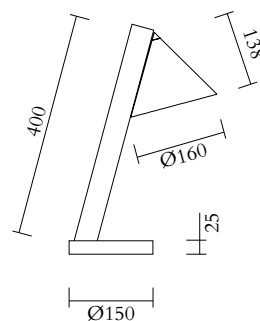

CABLE LENGTH

1,50 m

MADE IN

Germany

ATELIER ARETI

COLOUR CONCEPT D

White + two colours

555OL-D02-M0D