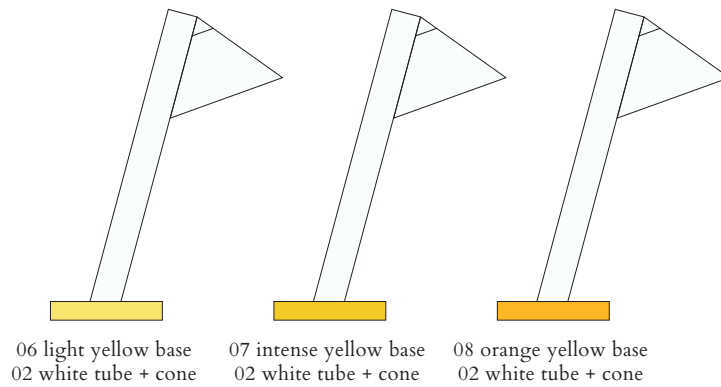

CABLE LENGTH

1,50 m

MADE IN

Germany

ATELIER ARETI

COLOUR CONCEPT B

White + one colour

555OL-D01-M0B