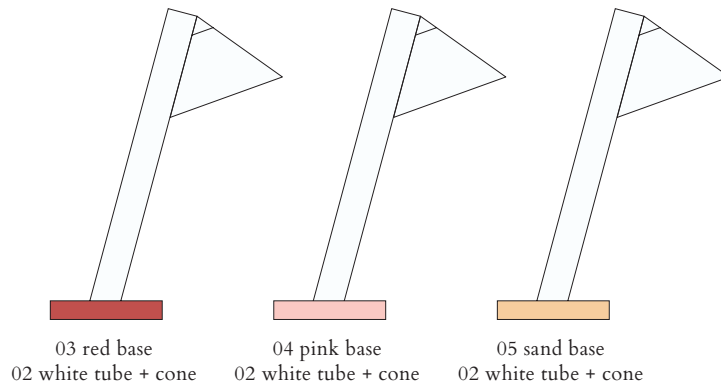

CABLE LENGTH

1,50 m

MADE IN

Germany

ATELIER ARETI

COLOUR CONCEPT B

White + one colour

555OL-D01-M0B