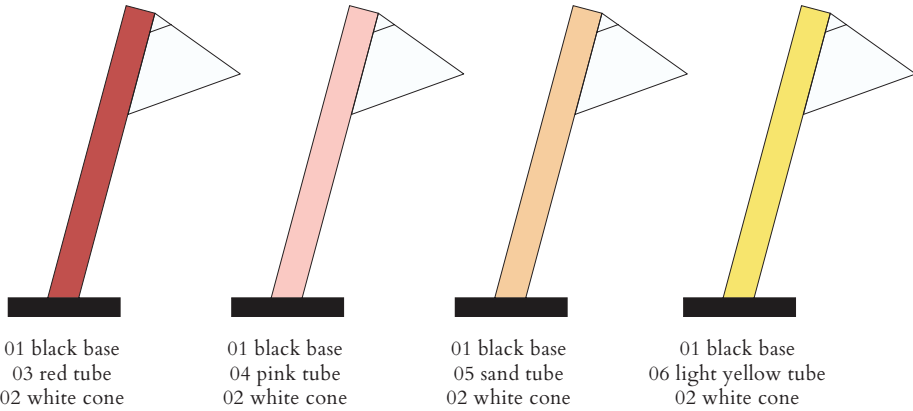

CABLE LENGTH

1,50 m

MADE IN

Germany

ATELIER ARETI

COLOUR CONCEPT C

Black, white + one colour

555OL-D02-M0C