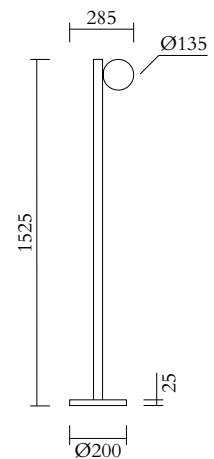

MADE IN

Germany