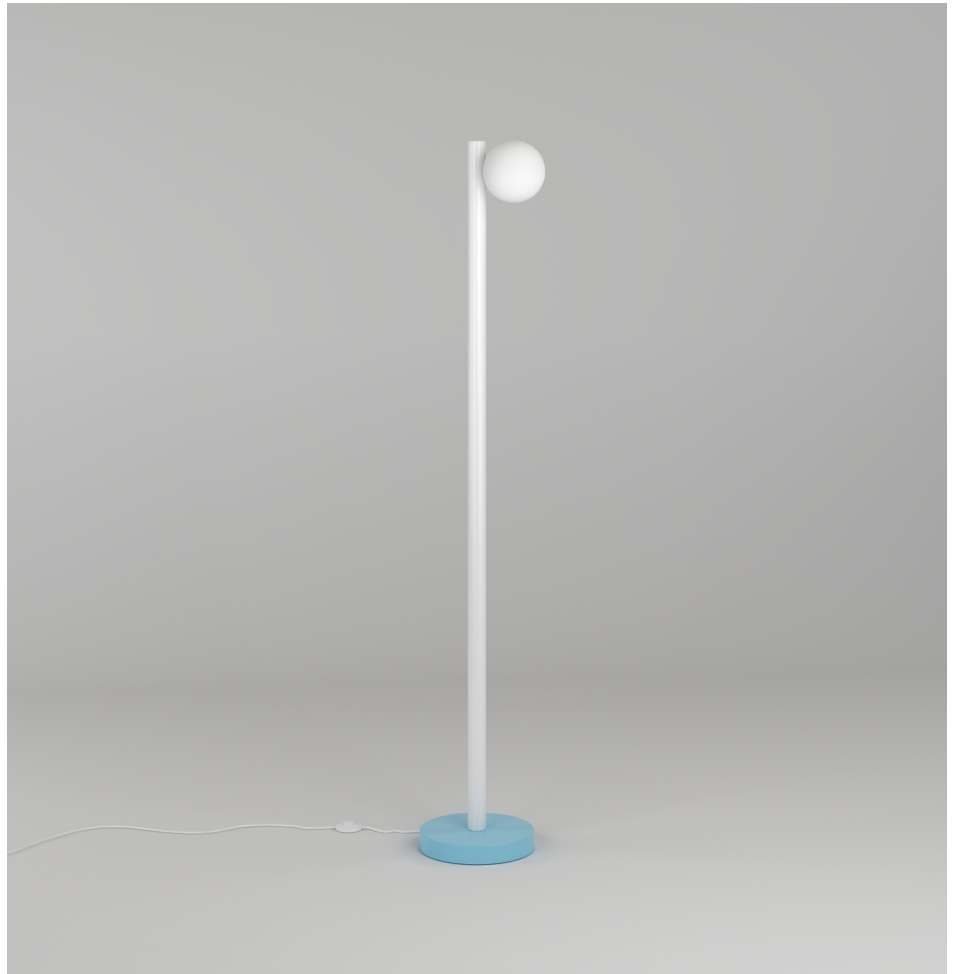

ATELIER ARETI

COLOUR CONCEPT B

White + one colour *base*

- 02 White
- +
- 03 Red
- 04 Pink
- 05 Sand
- 06 Light yellow
- 07 Intense yellow
- 08 Orange yellow
- 09 Blue
- 10 Light blue
- 11 Light green
- 12 Intense green

Colour Concept B - 555OL-F01-M0B