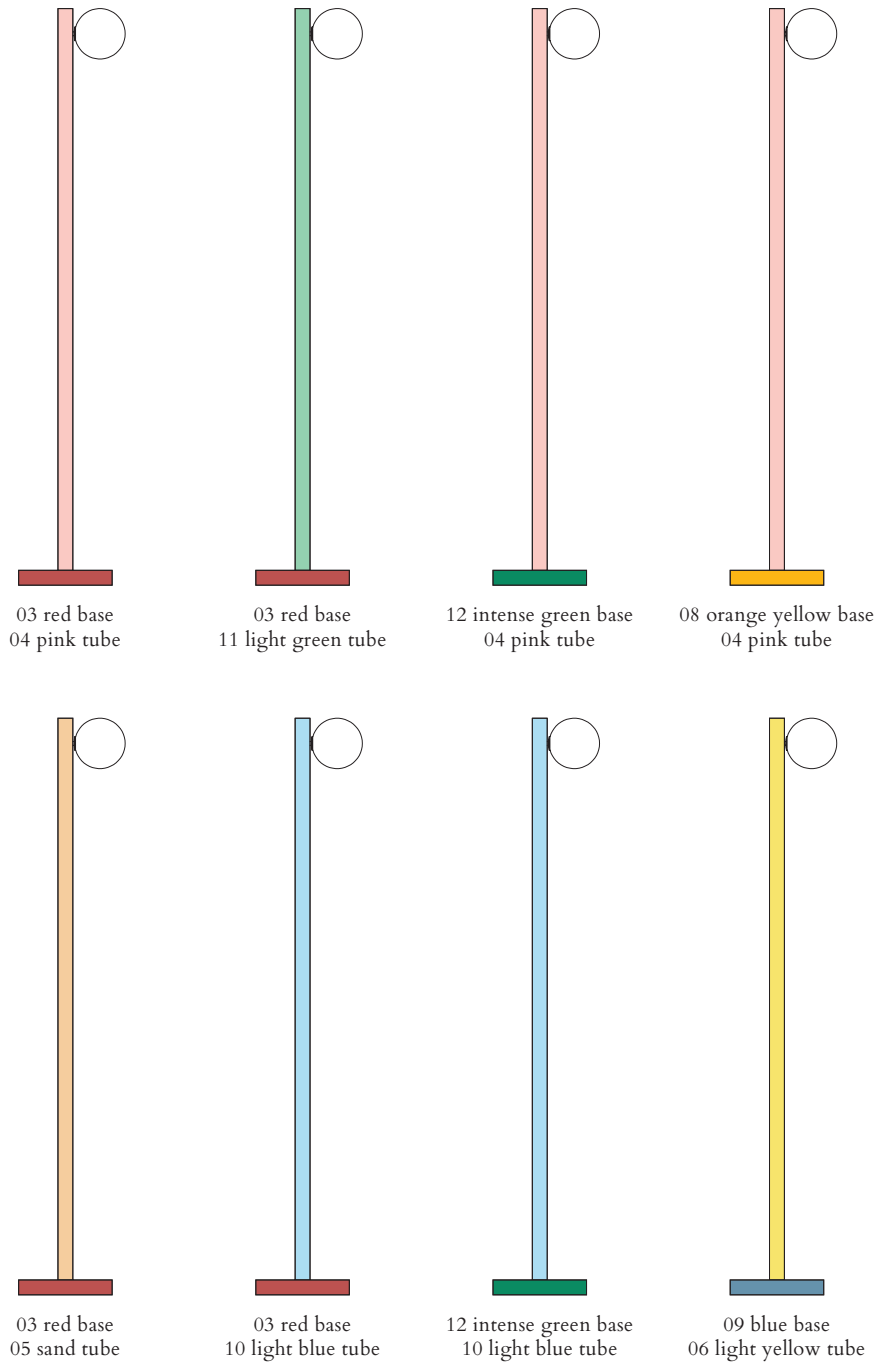

ATELIER ARETI

COLOUR CONCEPT D

White + two colours

555OL-F01-M0D