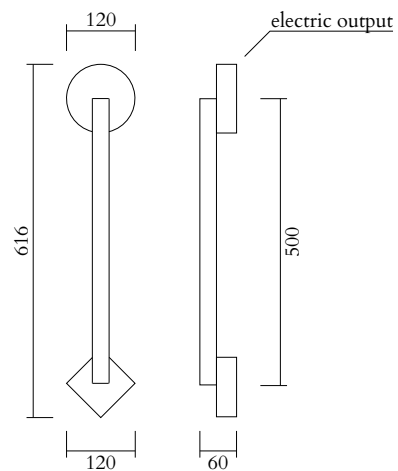

ATELIER ARETI

PRODUCT

Tube circle and triangle 447
Wall light / Circle + square

MATERIALS AND COLOUR OPTIONS

Brushed brass; nickel; white acrylic

VERSIONS

Brass attachment; white acrylic tubes

447OL-W02-BR01

Brass + coloured attachment; white acrylic tubes

447OL-W02-BR02

Nickel attachment; white acrylic tubes

447OL-W02-NI01

Nickel + coloured attachment; white acrylic tubes

447OL-W02-NI02

TECHNICAL DETAILS

Built in LED tube

Input voltage EU: 230V

Input voltage US: 110V

Output voltage: 24V

2700K

IP20

NOTE

Built in LED light source can be changed by Atelier Areti or a qualified workshop only

MADE IN

Germany

Sizes in mm. Flat attachments available under request. Variations in colour and size are available for some collections, please contact Areti for more details.

Our collections are hand made and made to order, small irregularities in shape or surface will occur, they are inherent to the hand made process and should not be seen as flaws. For detailed information on any products: contact@atelierareti.com