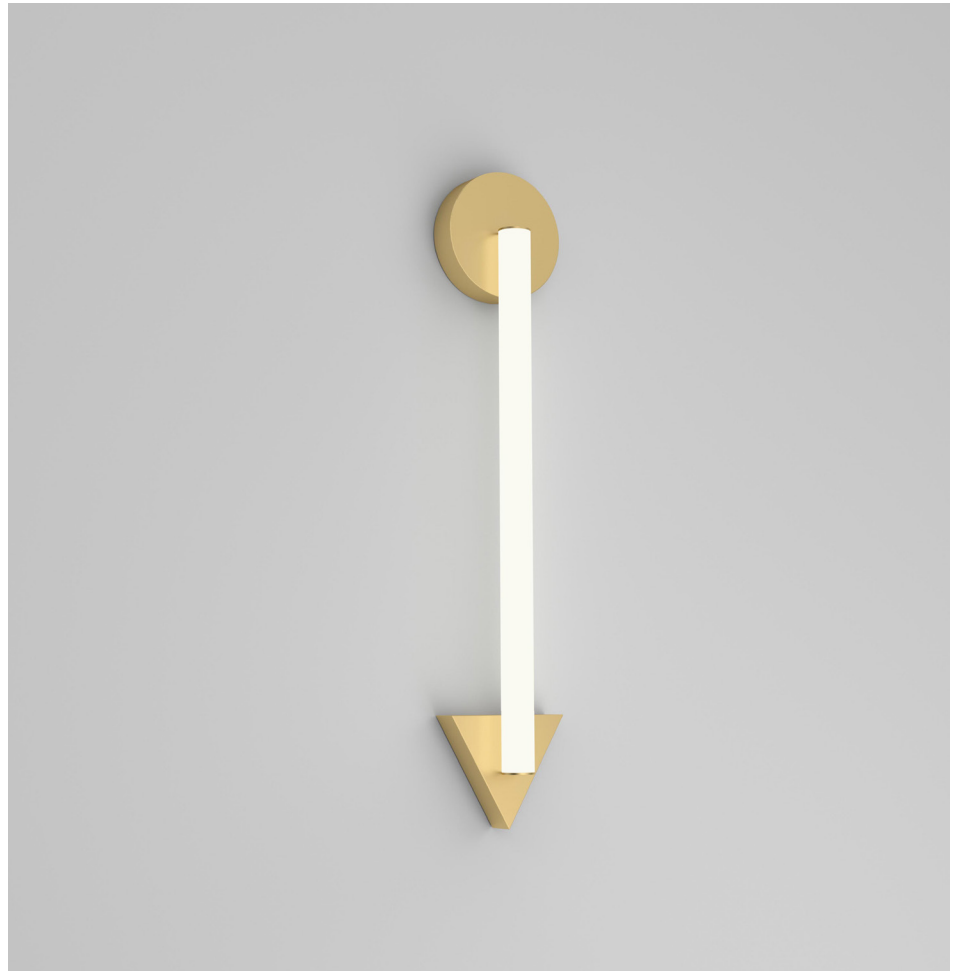

ATELIER ARETI

PRODUCT

Tube circle and triangle 447
Wall light / Circle + triangle

MATERIALS AND COLOUR OPTIONS

Brushed brass; nickel; white acrylic

VERSIONS

Brass attachment; white acrylic tubes

447OL-W01-BR01

Brass + coloured attachment; white acrylic tubes

447OL-W01-BR02

Nickel attachment; white acrylic tubes

447OL-W01-NI01

Nickel + coloured attachment; white acrylic tubes

447OL-W01-NI02

TECHNICAL DETAILS

Built in LED tube

Input voltage EU: 230V

Input voltage US: 110V

Output voltage: 24V

2700K

IP20

NOTE

Built in LED light source can be changed by Atelier Areti or a qualified workshop only

MADE IN

Germany

Sizes in mm. Flat attachments available under request. Variations in colour and size are available for some collections, please contact Areti for more details.

Our collections are hand made and made to order, small irregularities in shape or surface will occur, they are inherent to the hand made process and should not be seen as flaws. For detailed information on any products: contact@atelierareti.com