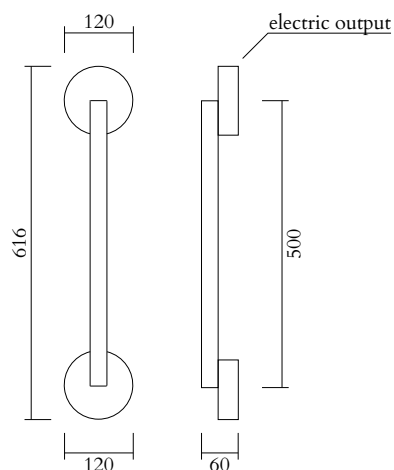

ATELIER ARETI

PRODUCT

Tube circle and triangle 447
Wall light / 2 circles

MATERIALS AND COLOUR OPTIONS

Brushed brass; nickel; white acrylic

VERSIONS

Brass attachment; white acrylic tubes

447OL-W03-BR01

Brass + coloured attachment; white acrylic tubes

447OL-W03-BR02

Nickel attachment; white acrylic tubes

447OL-W03-NI01

Nickel + coloured attachment; white acrylic tubes

447OL-W03-NI02

TECHNICAL DETAILS

Built in LED tube

Input voltage EU: 230V

Input voltage US: 110V

Output voltage: 24V

2700K

IP20

NOTE

Built in LED light source can be changed by Atelier Areti or a qualified workshop only

MADE IN

Germany

Sizes in mm. Flat attachments available under request. Variations in colour and size are available for some collections, please contact Areti for more details.

Our collections are hand made and made to order, small irregularities in shape or surface will occur, they are inherent to the hand made process and should not be seen as flaws. For detailed information on any products: contact@atelierareti.com