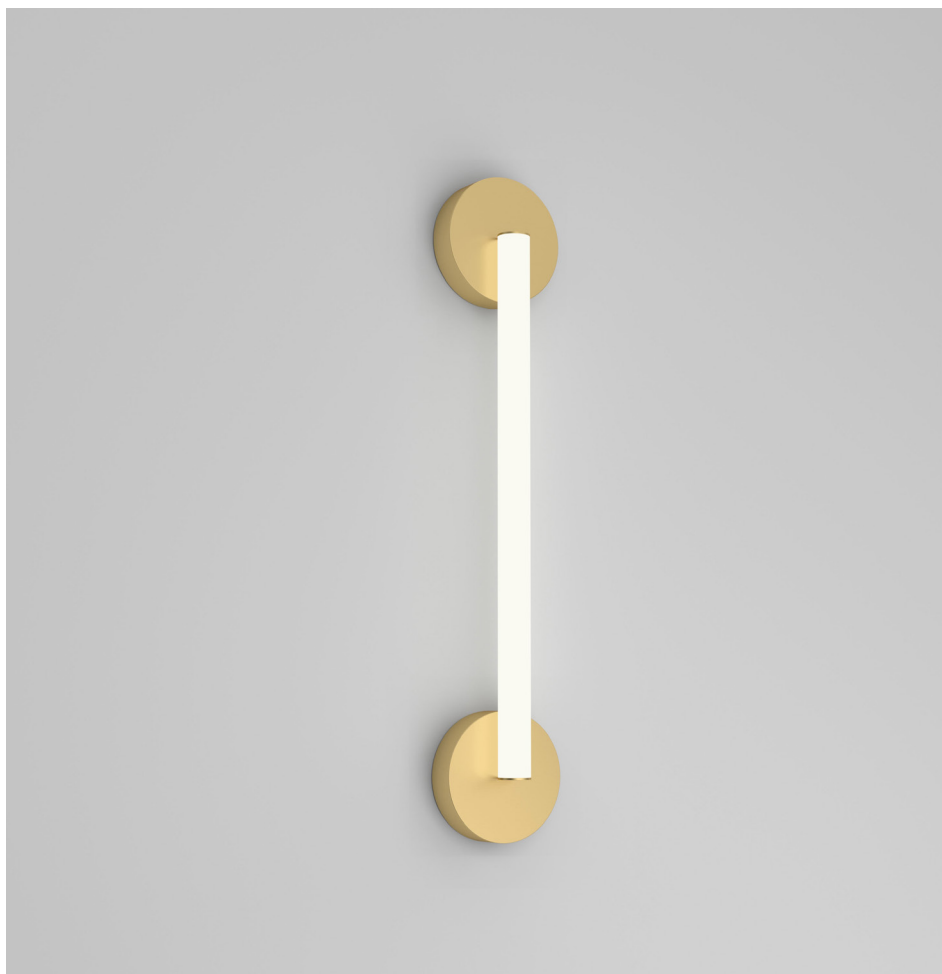

ATELIER ARETI

PRODUCT

Tube circle and triangle 447
Wall light / 2 circles

MATERIALS AND COLOUR OPTIONS

Brushed brass; nickel; white acrylic

VERSIONS

Brass attachment; white acrylic tubes

447OL-W03-BR01

Brass + coloured attachment; white acrylic tubes

447OL-W03-BR02

Nickel attachment; white acrylic tubes

447OL-W03-NI01

Nickel + coloured attachment; white acrylic tubes

447OL-W03-NI02

TECHNICAL DETAILS

Built in LED tube

Input voltage EU: 230V

Input voltage US: 110V

Output voltage: 24V

2700K

IP20

NOTE

Built in LED light source can be changed by Atelier Areti or a qualified workshop only

MADE IN

Germany

Sizes in mm. Flat attachments available under request. Variations in colour and size are available for some collections, please contact Areti for more details.

Our collections are hand made and made to order, small irregularities in shape or surface will occur, they are inherent to the hand made process and should not be seen as flaws. For detailed information on any products: contact@atelierareti.com