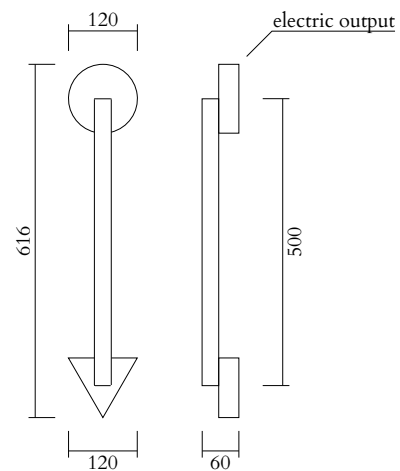

ATELIER ARETI

PRODUCT

Tube circle and triangle 447
Wall light / Circle + triangle

MATERIALS AND COLOUR OPTIONS

Brushed brass; nickel; white acrylic

VERSIONS

Brass attachment; white acrylic tubes

447OL-W01-BR01

Brass + coloured attachment; white acrylic tubes

447OL-W01-BR02

Nickel attachment; white acrylic tubes

447OL-W01-NI01

Nickel + coloured attachment; white acrylic tubes

447OL-W01-NI02

TECHNICAL DETAILS

Built in LED tube

Input voltage EU: 230V

Input voltage US: 110V

Output voltage: 24V

2700K

IP20

NOTE

Built in LED light source can be changed by Atelier Areti or a qualified workshop only

MADE IN

Germany

Sizes in mm. Flat attachments available under request. Variations in colour and size are available for some collections, please contact Areti for more details.

Our collections are hand made and made to order, small irregularities in shape or surface will occur, they are inherent to the hand made process and should not be seen as flaws. For detailed information on any products: contact@atelierareti.com