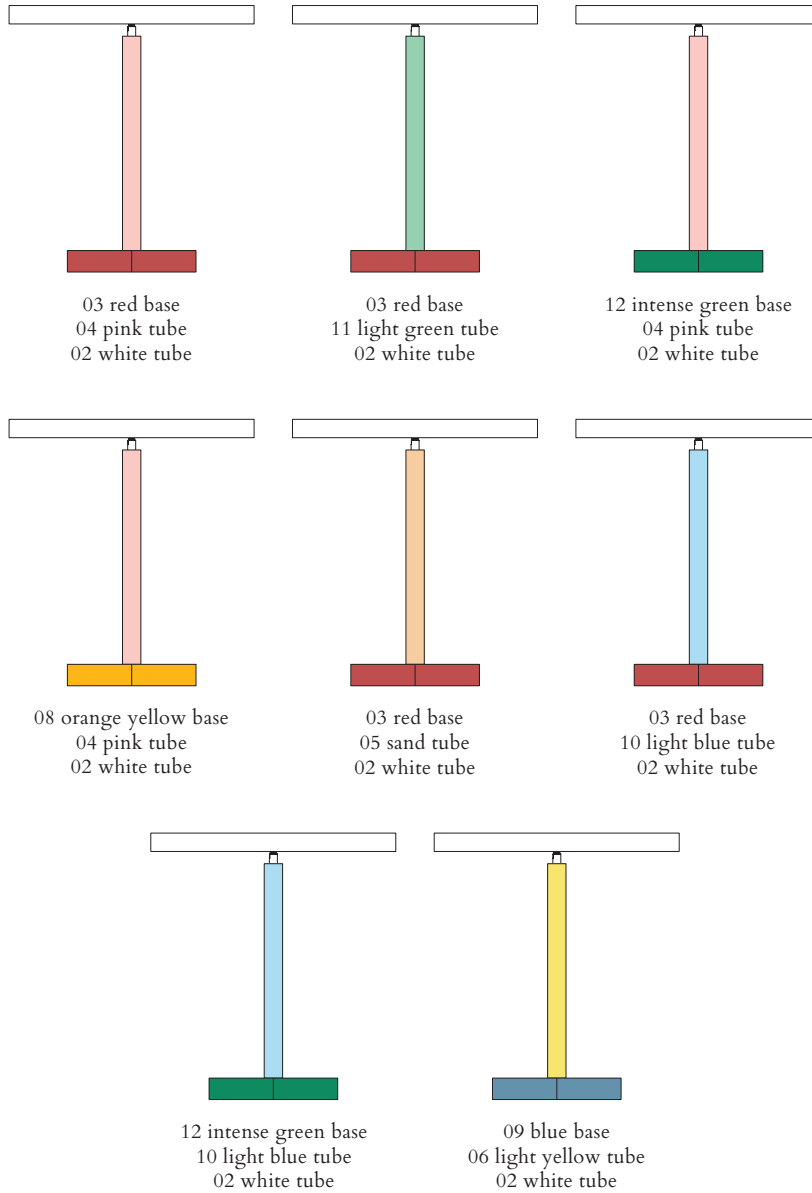

ATELIER ARETI

COLOUR CONCEPT D

White + two colours

563OL-D01-M0D