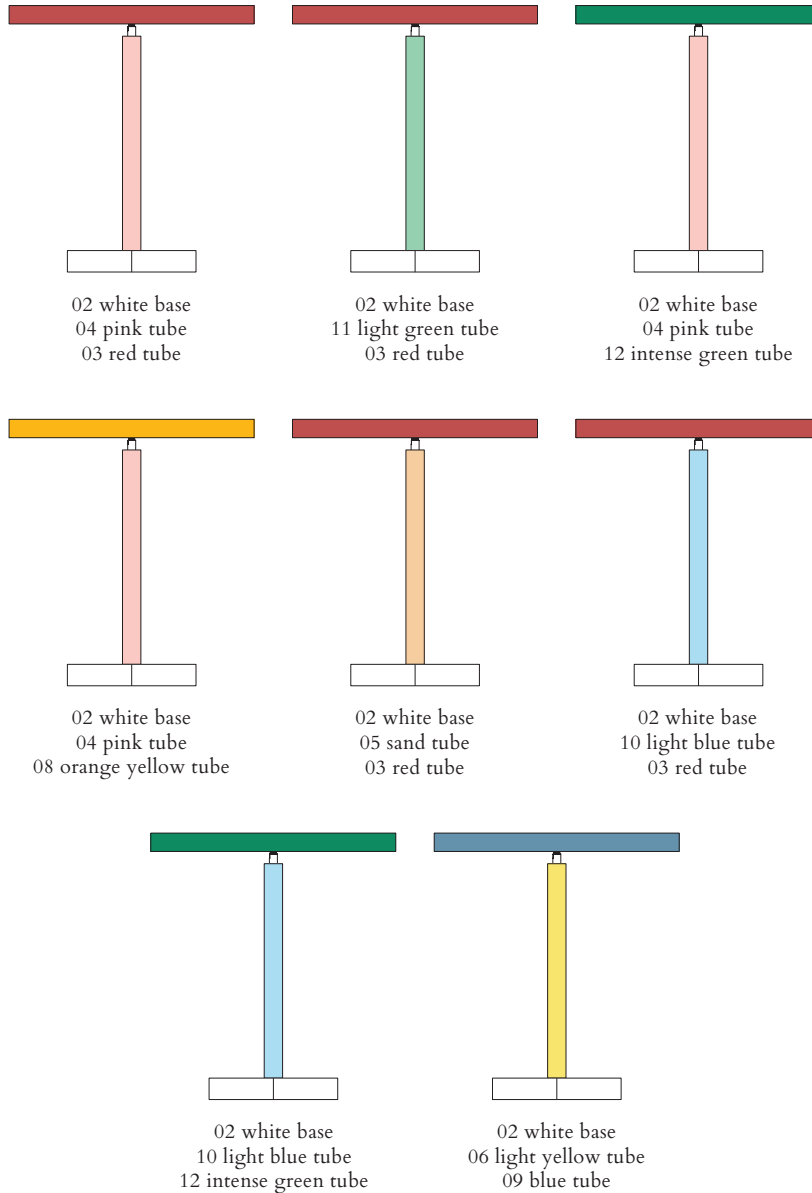

ATELIER ARETI

COLOUR CONCEPT D

White + two colours

563OL-D01-M0D