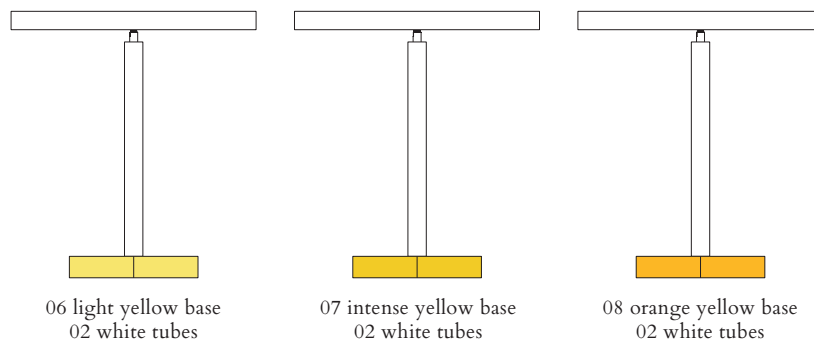

ATELIER ARETI

COLOUR CONCEPT B

White + one colour

563OL-D01-M0B