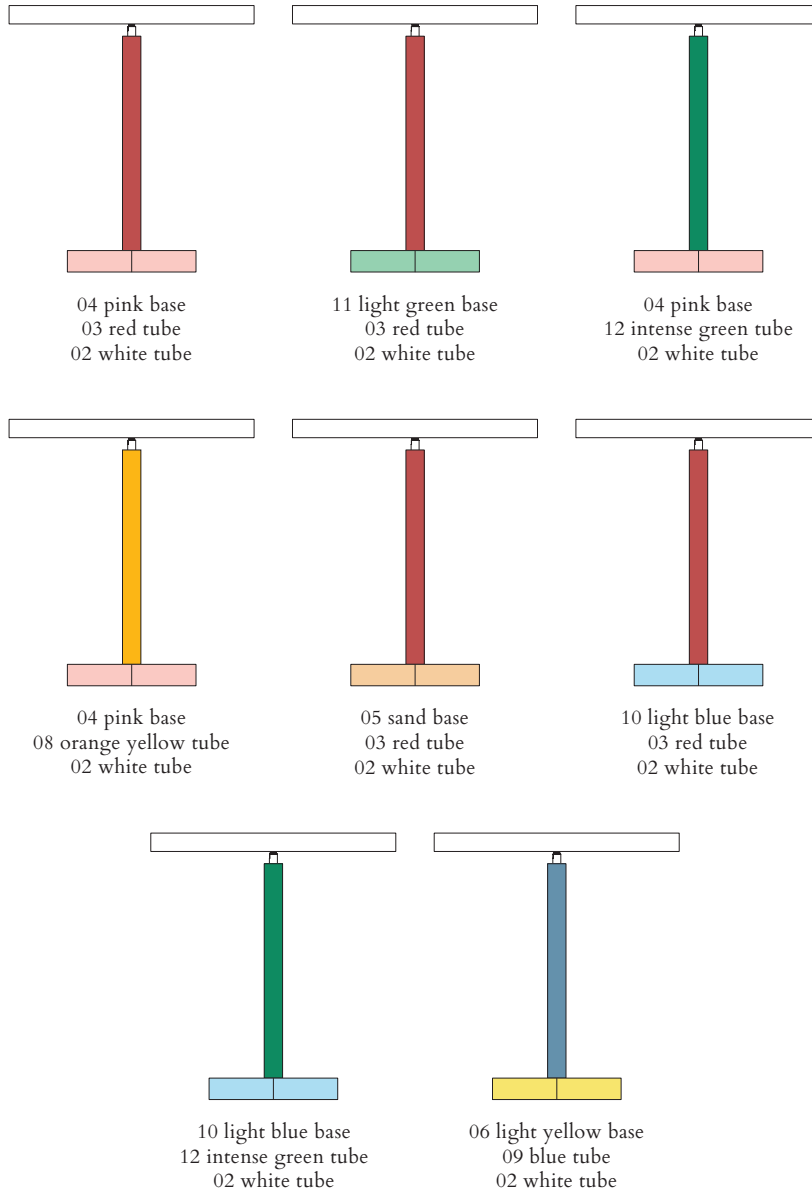

ATELIER ARETI

COLOUR CONCEPT D

White + two colours

563OL-D01-M0D