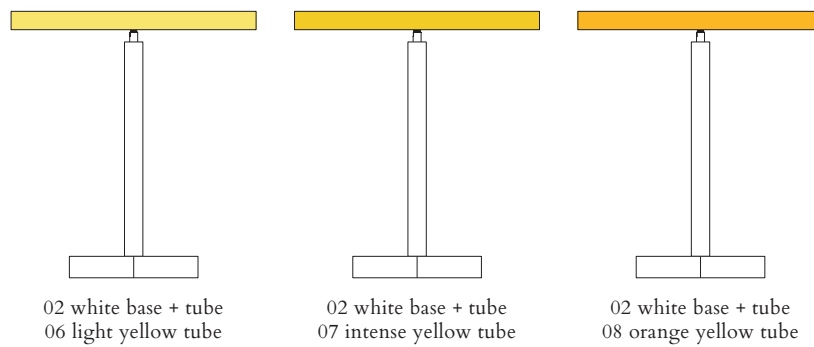

ATELIER ARETI

COLOUR CONCEPT B

White + one colour

563OL-D01-M0B