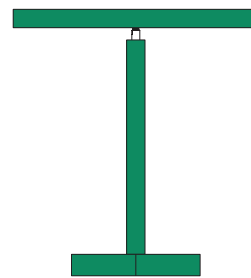

12 intense green

COLOUR CONCEPT A

Monochrome

563OL-D01-M0A