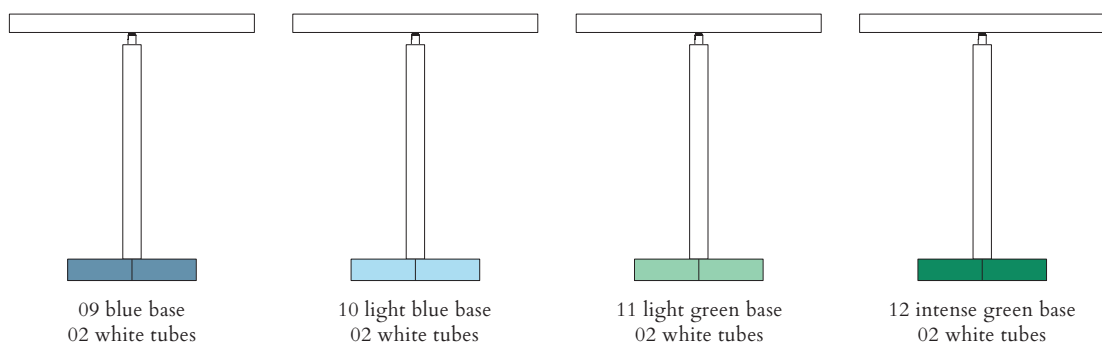

ATELIER ARETI

COLOUR CONCEPT B

White + one colour

563OL-D01-M0B