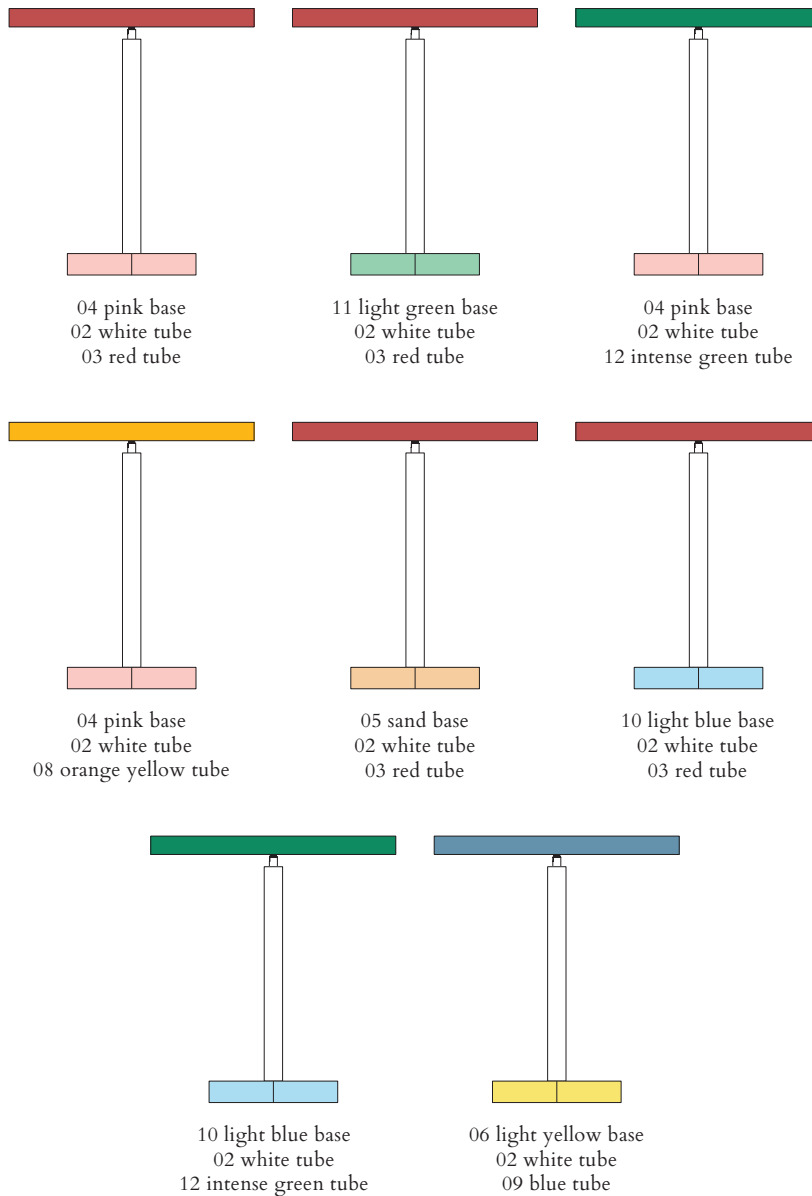

ATELIER ARETI

COLOUR CONCEPT D

White + two colours

563OL-D01-M0D