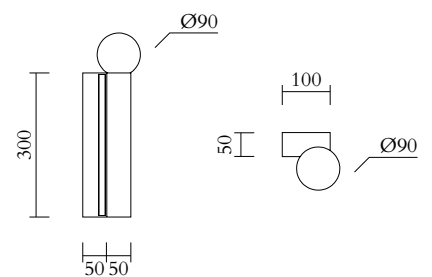

MADE IN

Germany