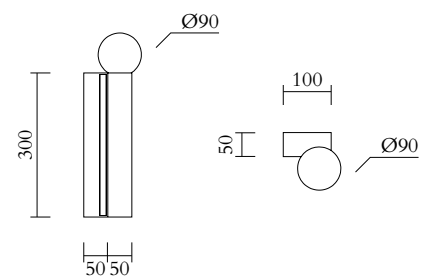

Colour Concept B - 561OL-W02-M0B

PRODUCT

Tube and Rectangle
Wall light / Globe 561OL-W02
02 white rectangle,
10 light blue tube

VERSIONS

Refer to the next page

TECHNICAL DETAILS

1 x G9 LED 5W max
Built in LED tube 8W
110-230V
IP20
Light bulb not included