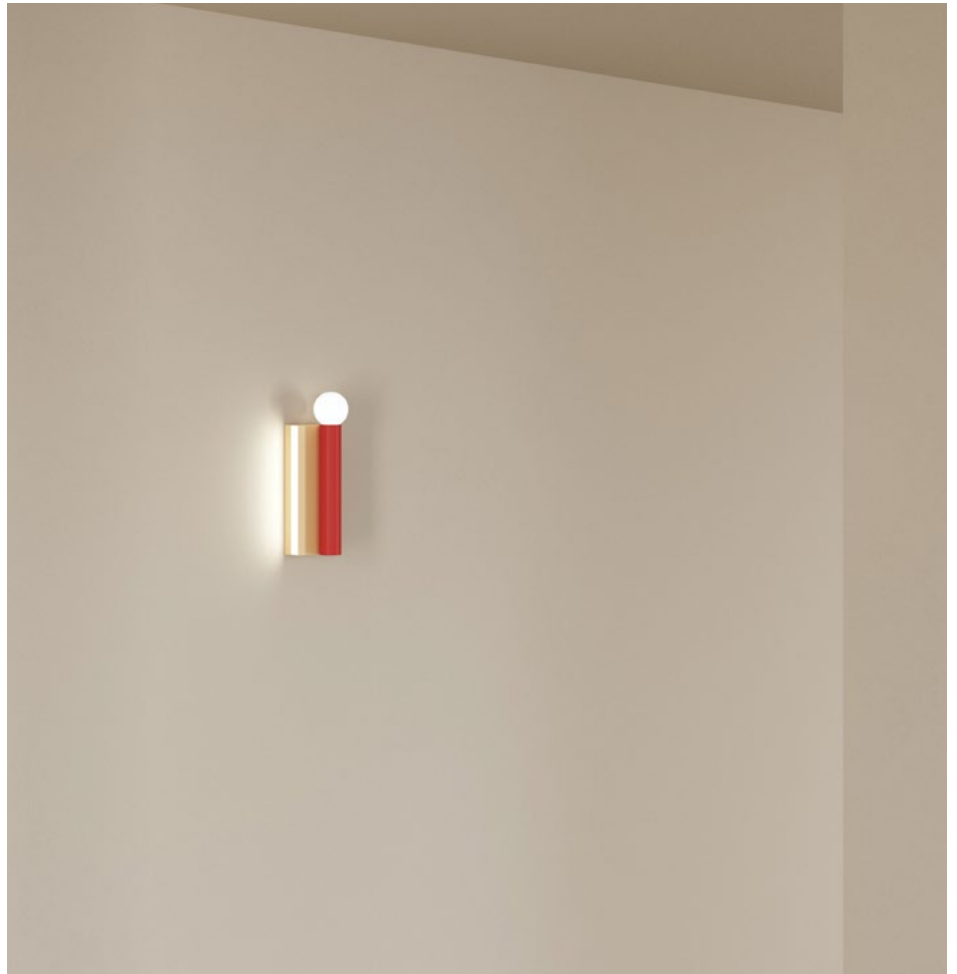

ATELIER ARETI

ELEMENTS COLLECTION

Tube and rectangle

Wall Light / Globe

561OL-W02

05 sand rectangle, 03 red tube

Colour Concept D - 561OL-W02-M0D

COLOUR CONCEPTS:

Colour Concept A - 561OL-W02-M0A

PRODUCT

Tube and Rectangle
Wall light / Globe 561OL-W02
04 pink monochrome

VERSIONS

Refer to the next page

TECHNICAL DETAILS

1 x G9 LED 5W max
Built in LED tube 8W
110-230V
IP20
Light bulb not included

Colour Concept B - 561OL-W02-M0B

PRODUCT

Tube and Rectangle
Wall light / Globe 561OL-W02
02 white rectangle,
10 light blue tube

VERSIONS

Refer to the next page

TECHNICAL DETAILS

1 x G9 LED 5W max
Built in LED tube 8W
110-230V
IP20
Light bulb not included