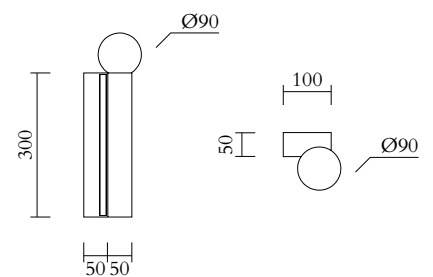

MADE IN

Germany