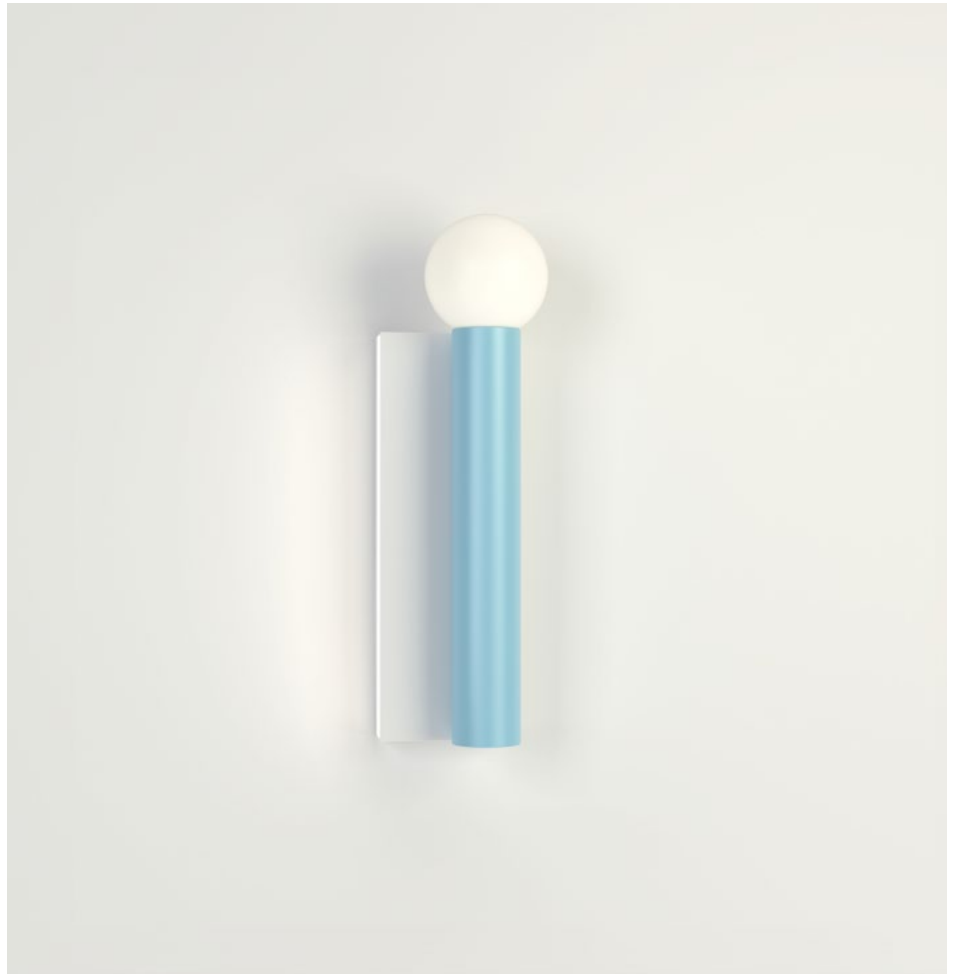

ATELIER ARETI

ELEMENTS COLLECTION

Tube and rectangle

Wall Light / Globe

561OL-W02

05 sand rectangle, 03 red tube

Colour Concept D - 561OL-W02-M0D

COLOUR CONCEPTS:

Colour Concept A - 561OL-W02-M0A

PRODUCT

Tube and Rectangle
Wall light / Globe 561OL-W02
04 pink monochrome

VERSIONS

Refer to the next page

TECHNICAL DETAILS

1 x G9 LED 5W max
Built in LED tube 8W
110-230V
IP20
Light bulb not included

Colour Concept B - 561OL-W02-M0B

PRODUCT

Tube and Rectangle
Wall light / Globe 561OL-W02
02 white rectangle,
10 light blue tube

VERSIONS

Refer to the next page

TECHNICAL DETAILS

1 x G9 LED 5W max
Built in LED tube 8W
110-230V
IP20
Light bulb not included

White globe + two colours

Colour Concept D - 561OL-W02-M0D

PRODUCT

Tube and Rectangle
Wall light / Globe 561OL-W02
*10 light blue rectangle,
12 intense green tube*

VERSIONS

Refer to the next page

TECHNICAL DETAILS