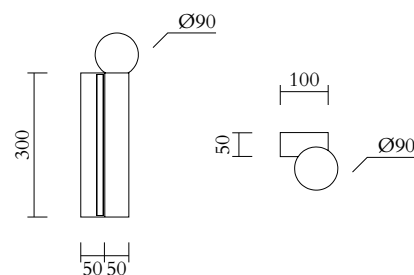

TECHNICAL DETAILS

1 x G9 LED 5W max
Built in LED tube 8W
110-230V
IP20
Light bulb not included