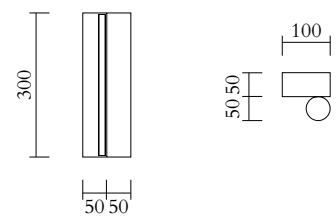

PRODUCT

Tube and Rectangle
Wall light 561OL-W01
05 sand rectangle, 01 black tube

VERSIONS

Refer to the next page

TECHNICAL DETAILS

Built in LED 8W
110-230V
IP20
Light bulb not included

MADE IN

Germany