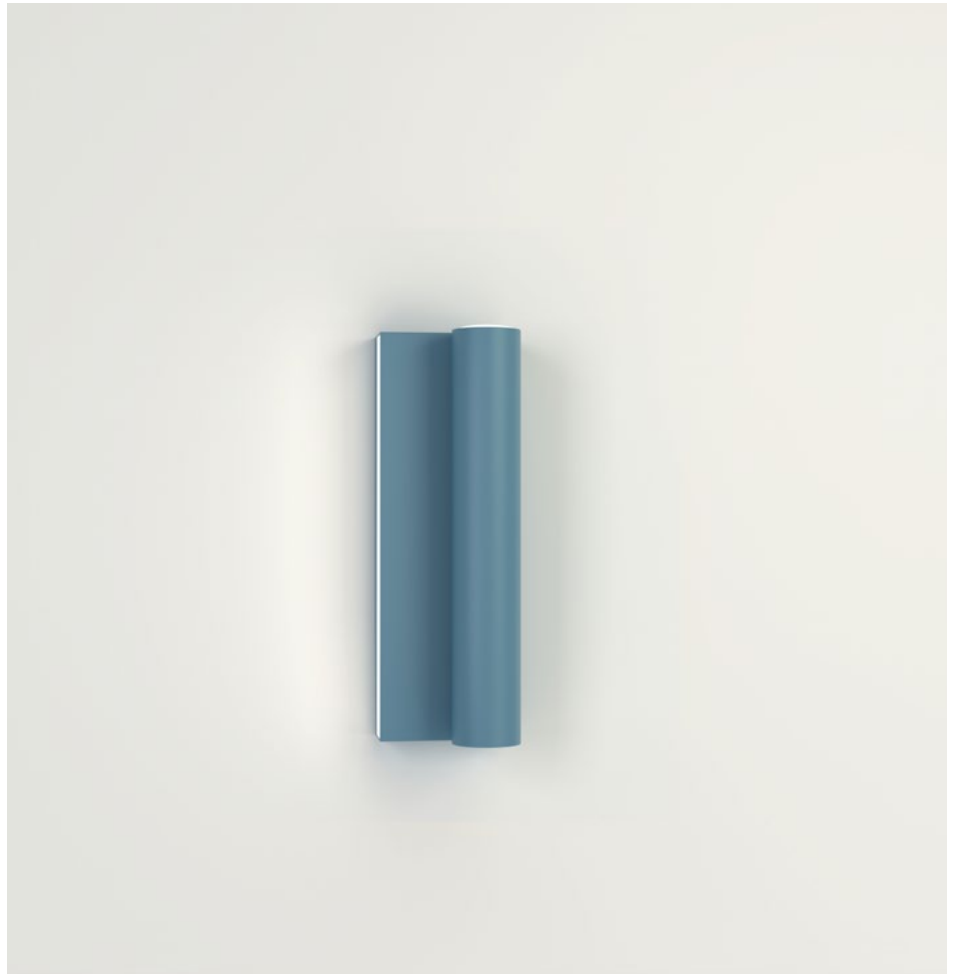

ATELIER ARETI

ELEMENTS COLLECTION

Tube and rectangle

Wall Light

561OL-W01

06 light yellow rectangle, 01 black tube

Colour Concept C - 561OL-W01-M0C

COLOUR CONCEPTS:

Colour Concept A - 561OL-W01-M0A

PRODUCT

Tube and Rectangle
Wall light 561OL-W01
09 blue monochrome

VERSIONS

Refer to the next page

TECHNICAL DETAILS

Built in LED 8W
110-230V
IP20
Light bulb not included

MADE IN

09 blue rectangle
06 light yellow tube

COLOUR CONCEPT D

White + two colours

561OL-W01-M0D