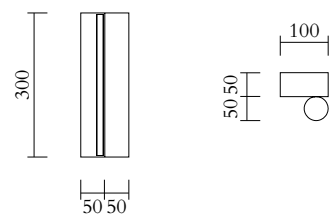

MADE IN

Germany