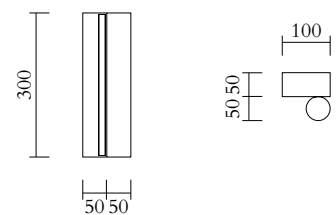

MADE IN

Germany