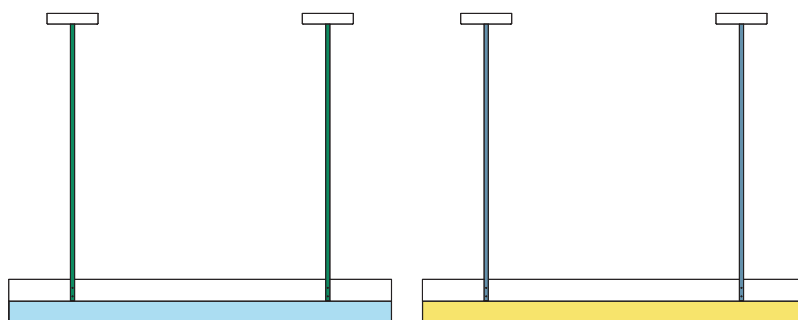

02 white attachments + rectangle
12 intense green tubes
10 light blue thick tube

02 white attachments + rectangle
09 blue tubes
06 light yellow thick tube

COLOUR CONCEPT D

White + two colours

561OL-P01-M0D