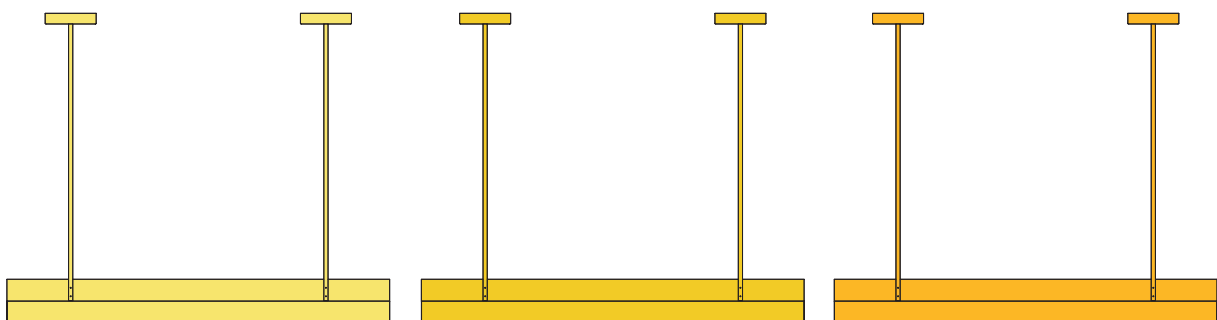

06 light yellow

07 intense yellow

08 orange yellow

COLOUR CONCEPT A

Monochrome

561OL-P01-M0A