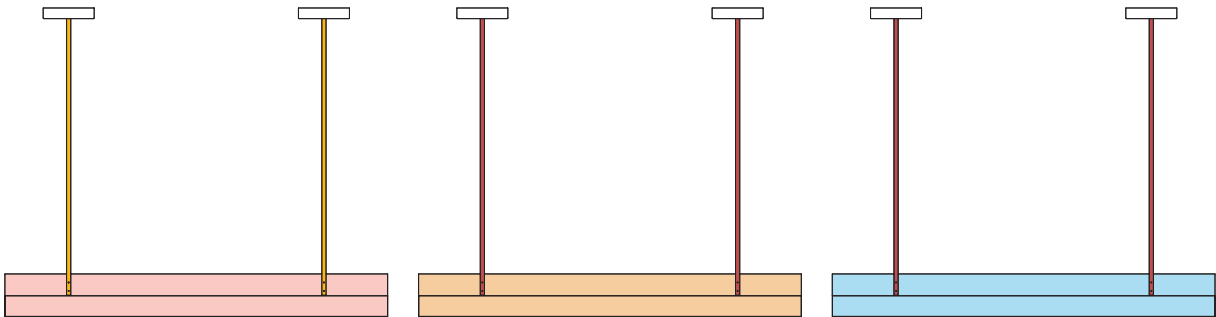

02 white attachments
08 orange yellow tubes
04 pink rectangle + thick tube

02 white attachments
03 red tubes
05 sand rectangle + thick tube

02 white attachments
03 red tubes
10 light blue rectangle + thick tube