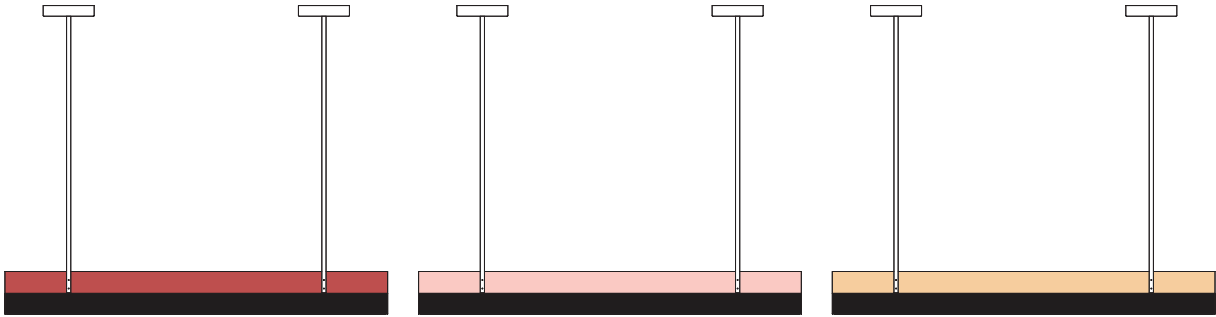

ATELIER ARETI

02 white attachments + tubes
03 red rectangle
01 black thick tube

02 white attachments + tubes
04 pink rectangle
01 black thick tube

02 white attachments + tubes
05 sand rectangle
01 black thick tube