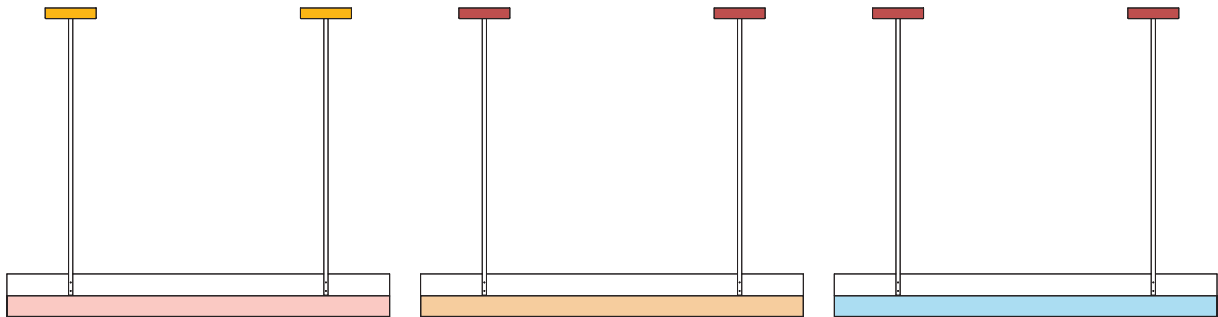

08 orange yellow attachments
02 white tubes + rectangle
04 pink thick tube

03 red attachments
02 white tubes + rectangle
05 sand thick tube

03 red attachments
02 white tubes + rectangle
10 light blue thick tube