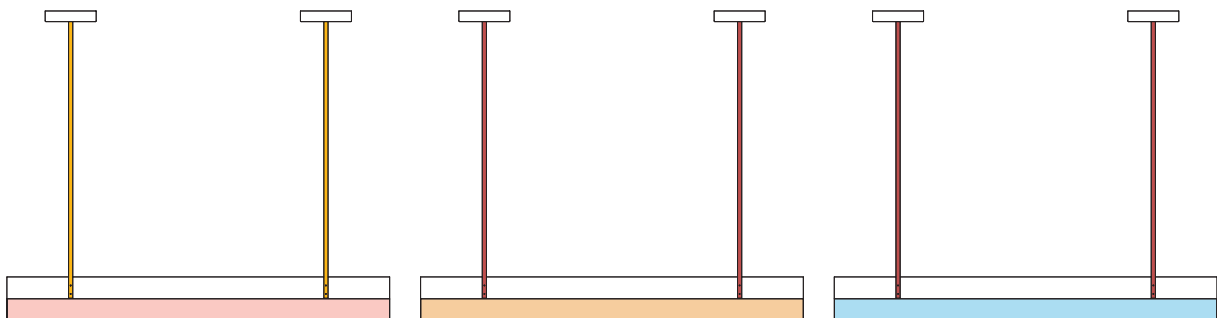

02 white attachments + rectangle
08 orange yellow tubes
04 pink thick tube

02 white attachments + rectangle
03 red tubes
05 sand thick tube

02 white attachments + rectangle
03 red tubes
10 light blue thick tube