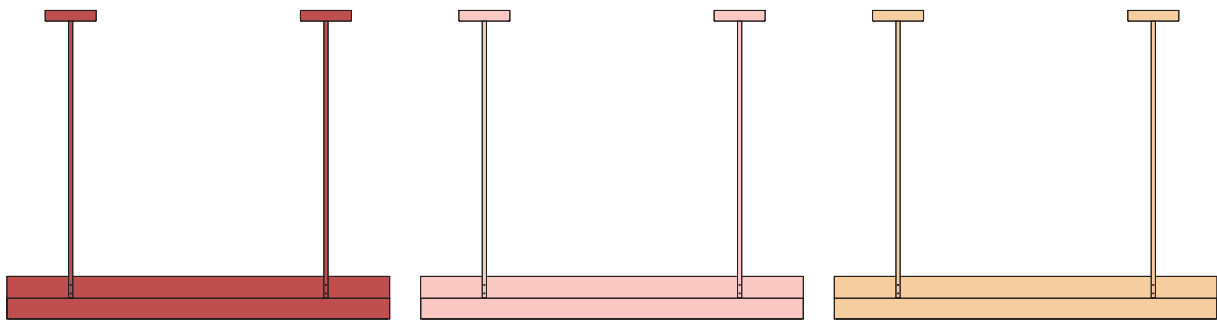

03 red

04 pink

05 sand