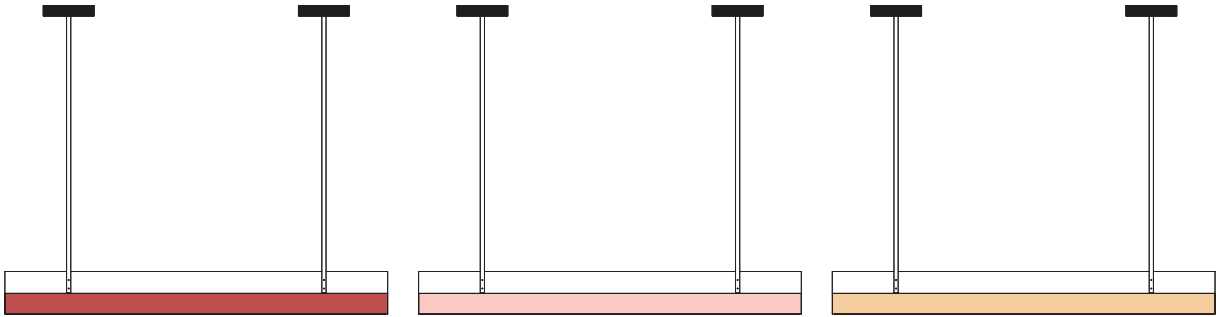

ATELIER ARETI

01 black attachments
02 white tubes + rectangle
03 red thick tube

01 black attachments
02 white tubes + rectangle
04 pink thick tube

01 black attachments
02 white tubes + rectangle
05 sand thick tube