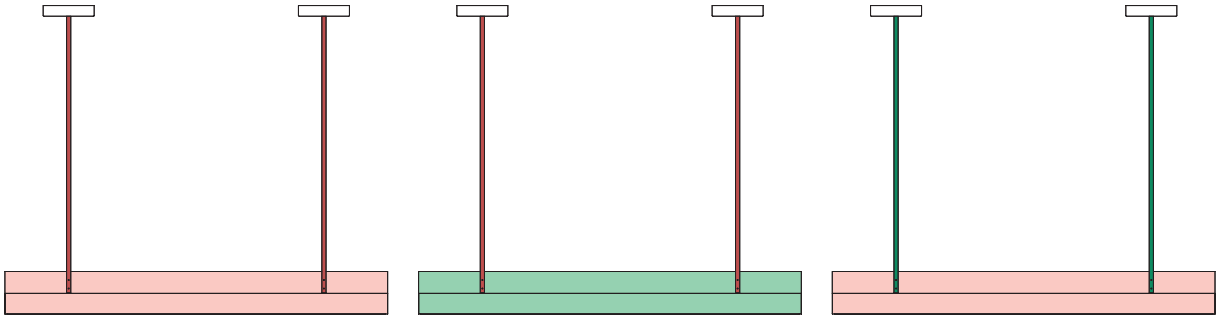

ATELIER ARETI

02 white attachments
03 red tubes
04 pink rectangle + thick tube

02 white attachments
03 red tubes
11 light green rectangle + thick tube

02 white attachments
12 intense green tubes
04 pink rectangle + thick tube