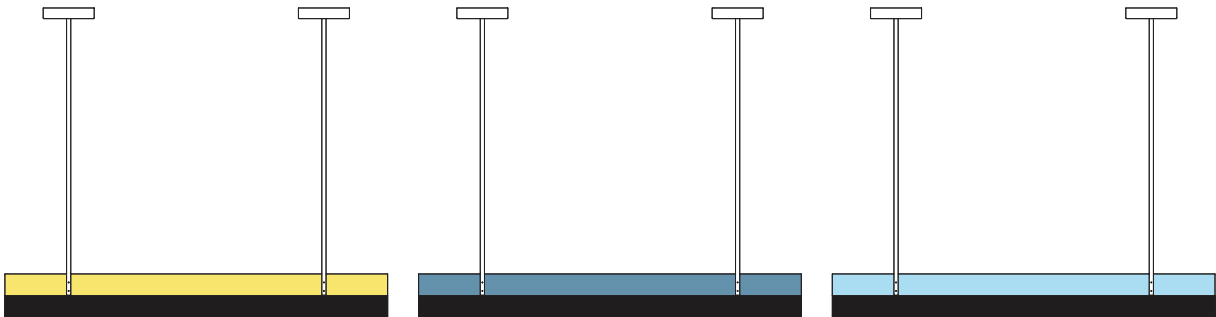

02 white attachments + tubes
06 light yellow rectangle
01 black thick tube

02 white attachments + tubes
09 blue rectangle
01 black thick tube

02 white attachments + tubes
10 light blue rectangle
01 black thick tube