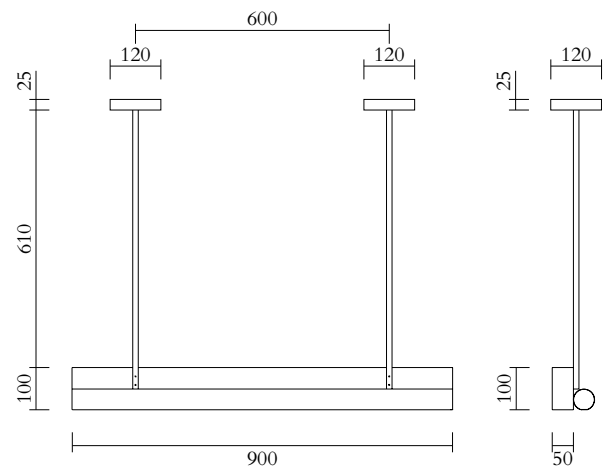

MADE IN

Germany