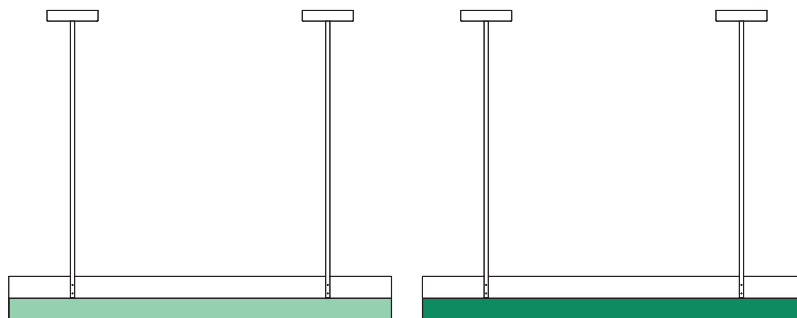

COLOUR CONCEPT B

White + one colour

561OL-P01-M0B

ATELIER ARETI

02 white attachments + tubes + rectangle
09 blue thick tube

02 white attachments + tubes + rectangle
10 light blue thick tube

02 white attachments + tubes + rectangle
11 light green thick tube