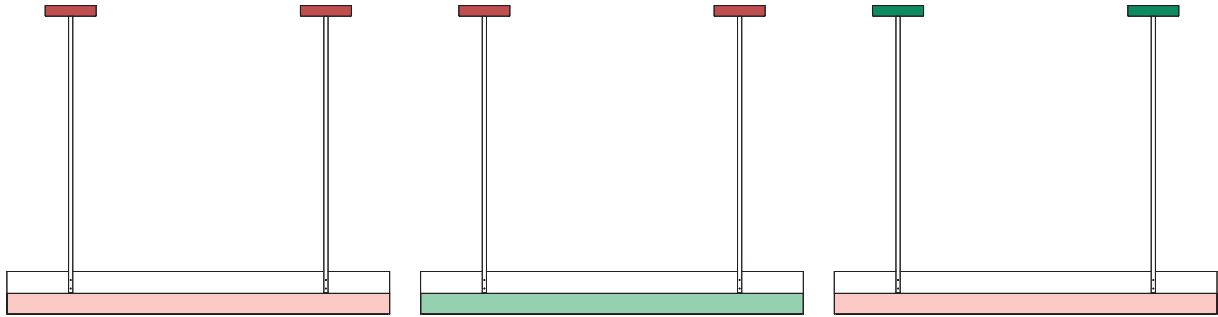

ATELIER ARETI

03 red attachments
02 white tubes + rectangle
03 red thick tube

03 red attachments
02 white tubes + rectangle
11 light green thick tube

12 intense green attachments
02 white tubes + rectangle
04 pink thick tube