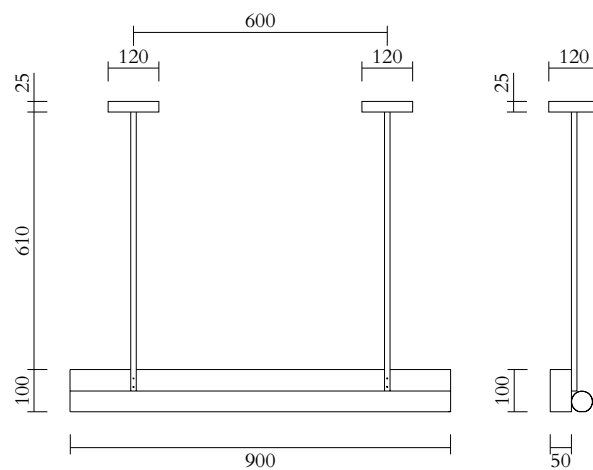

MADE IN

Germany