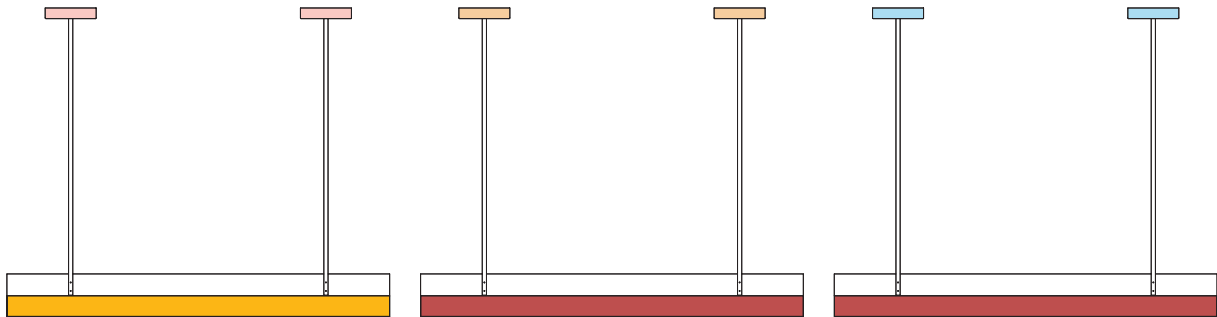

COLOUR CONCEPT D

White + two colours

561OL-P01-M0D

ATELIER ARETI

04 pink attachments
02 white tubes + rectangle
03 red thick tube

11 light green attachments
02 white tubes + rectangle
03 red thick tube

04 pink attachments
02 white tubes + rectangle
12 intense green thick tube