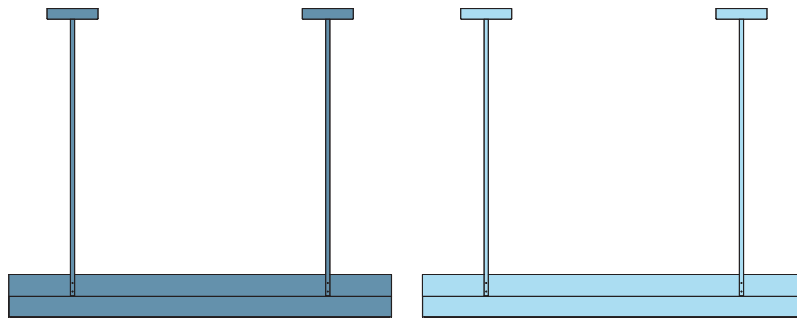

07 intense yellow

08 orange yellow

COLOUR CONCEPT A

Monochrome

561OL-P01-M0A

ATELIER ARETI

09 blue

10 light blue