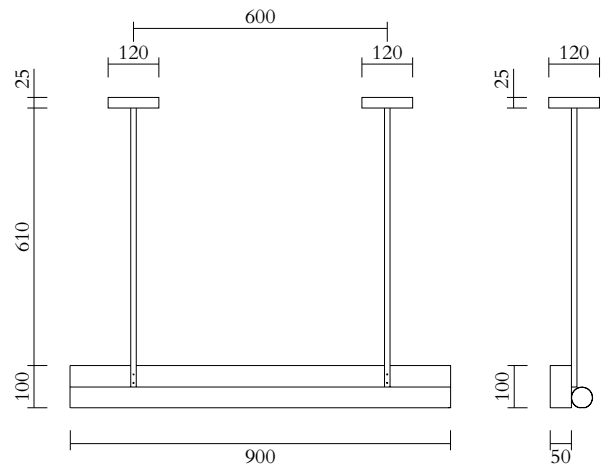

MADE IN

Germany