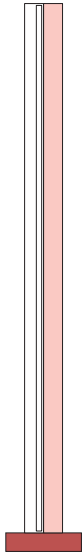

ATELIER ARETI

03 red base
02 white rectangle
04 pink tube