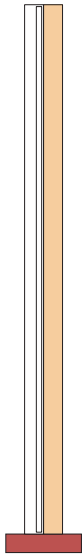

03 red base
02 white rectangle
05 sand tube