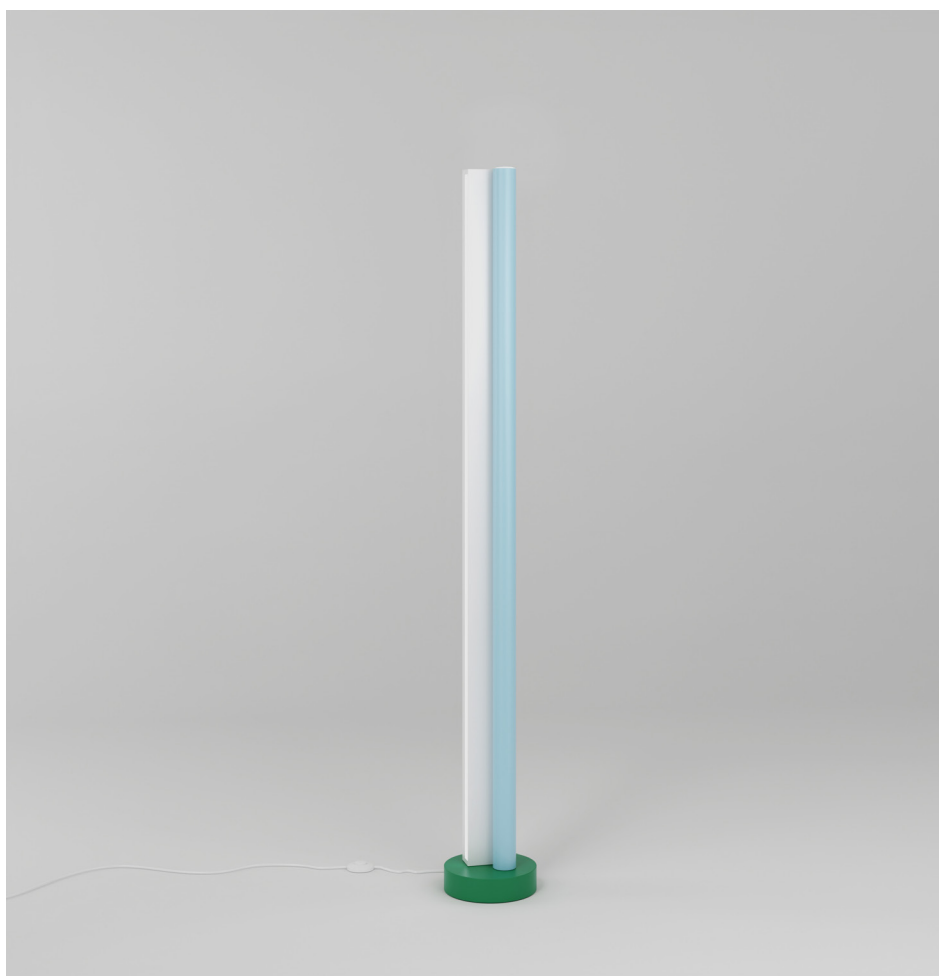

COLOUR CONCEPT C

Black + white + one colour

561OL-F01-M0C

ATELIER ARETI

COLOUR CONCEPT D

White *rectangle* + two colours

Colour Concept D - 561OL-F01-M0D

PRODUCT

Tube and Rectangle
Floor light 561OL-F01
*12 intense green base, 02 white rectangle,
10 light blue tube*

VERSIONS

Refer to the next page

TECHNICAL DETAILS

Built in LED 25W
110-230V
IP20

CABLE LENGTH

2,00 m

MADE IN