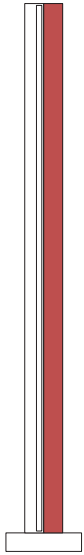

ATELIER ARETI

ELEMENTS COLLECTION

Tube and rectangle

Floor Light

561OL-F01

12 intense green base, 02 white rectangle,

10 light blue tube

Colour Concept D - 561OL-F01-M0D

COLOUR CONCEPTS:

- A - Monochrome
- B - White + one colour
- C - Black, white + one colour
- D - White + two colours

ATELIER ARETI

COLOUR CONCEPT A Monochrome

-  01 Black
-  02 White
-  03 Red
-  04 Pink
-  05 Sand
-  06 Light yellow
-  07 Intense yellow
-  08 Orange yellow
-  09 Blue
-  10 Light blue
-  11 Light green
-  12 Intense green

11 light green base
02 white rectangle + tube

12 intense green base
02 white rectangle + tube

COLOUR CONCEPT B

White + one colour

561OL-F01-M0B

ATELIER ARETI

02 white base + rectangle
03 red tube

02 white base + rectangle
04 pink tube

02 white base + rectangle
05 sand tube

02 white base + rectangle
06 light yellow tube

02 white base + rectangle
07 intense yellow tube

02 white base + rectangle
08 orange yellow tube

02 white base + rectangle
09 blue tube