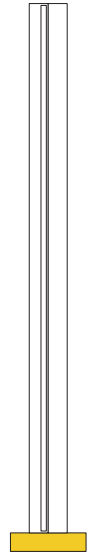

07 intense yellow base
02 white rectangle + tube