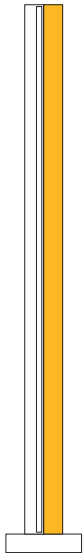

ATELIER ARETI

ELEMENTS COLLECTION

Tube and rectangle

Floor Light

561OL-F01

12 intense green base, 02 white rectangle,

10 light blue tube

Colour Concept D - 561OL-F01-M0D

COLOUR CONCEPTS:

- A - Monochrome
- B - White + one colour
- C - Black, white + one colour
- D - White + two colours

ATELIER ARETI

COLOUR CONCEPT A Monochrome

-  01 Black
-  02 White
-  03 Red
-  04 Pink
-  05 Sand
-  06 Light yellow
-  07 Intense yellow
-  08 Orange yellow
-  09 Blue
-  10 Light blue
-  11 Light green
-  12 Intense green

06 light yellow base
02 white rectangle + tube

07 intense yellow base
02 white rectangle + tube

08 orange yellow base
02 white rectangle + tube

09 blue base
02 white rectangle + tube

10 light blue base
02 white rectangle + tube

02 white base + rectangle
05 sand tube

02 white base + rectangle
06 light yellow tube

02 white base + rectangle
07 intense yellow tube

02 white base + rectangle
08 orange yellow tube

02 white base + rectangle
09 blue tube