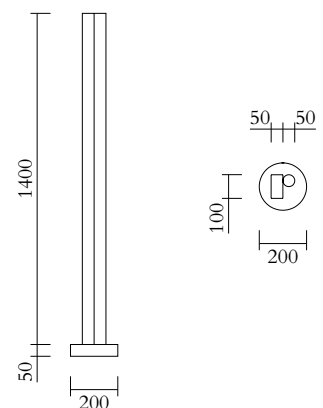

CABLE LENGTH

2,00 m

MADE IN

Germany

ATELIER ARETI

03 red base
02 white rectangle + tube

04 pink base
02 white rectangle + tube

05 sand base
02 white rectangle + tube