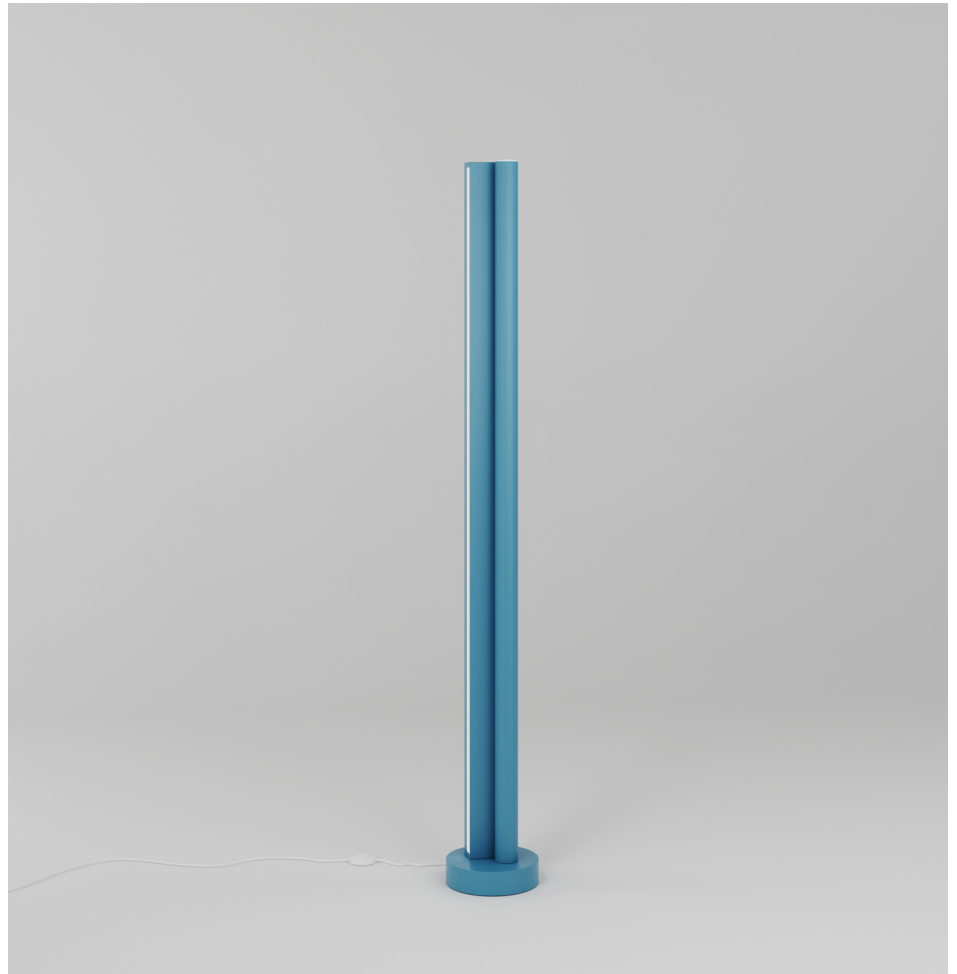

ATELIER ARETI

ELEMENTS COLLECTION

Tube and rectangle

Floor Light

561OL-F01

12 intense green base, 02 white rectangle,

10 light blue tube

Colour Concept D - 561OL-F01-M0D

Colour Concept A - 561OL-F01-M0A

PRODUCT

Tube and Rectangle
Floor light 561OL-F01
09 blue monochrome

VERSIONS

Refer to the next page

TECHNICAL DETAILS

Built in LED 25W
110-230V
IP20

CABLE LENGTH

2,00 m

MADE IN

Germany

ATELIER ARETI

01 black

02 white

COLOUR CONCEPT A

Monochrome

Colour Concept B - 561OL-F01-M0B

PRODUCT

Tube and Rectangle
Floor light 561OL-F01
*02 white base and rectangle,
08 orange yellow tube*

VERSIONS

Refer to the next page

TECHNICAL DETAILS

Built in LED 25W
110-230V
IP20