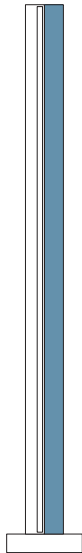

ATELIER ARETI

ELEMENTS COLLECTION

Tube and rectangle

Floor Light

561OL-F01

12 intense green base, 02 white rectangle,

10 light blue tube

Colour Concept D - 561OL-F01-M0D

COLOUR CONCEPTS:

- A - Monochrome
- B - White + one colour
- C - Black, white + one colour
- D - White + two colours

ATELIER ARETI

COLOUR CONCEPT A Monochrome

-  01 Black
-  02 White
-  03 Red
-  04 Pink
-  05 Sand
-  06 Light yellow
-  07 Intense yellow
-  08 Orange yellow
-  09 Blue
-  10 Light blue
-  11 Light green
-  12 Intense green

02 white base + rectangle
05 sand tube

02 white base + rectangle
06 light yellow tube

02 white base + rectangle
07 intense yellow tube

02 white base + rectangle
08 orange yellow tube

02 white base + rectangle
09 blue tube

02 white base + rectangle
10 light blue tube

02 white base + rectangle
11 light green tube

02 white base + rectangle
12 intense green tube

COLOUR CONCEPT B

White + one colour

561OL-F01-M0B

ATELIER ARETI

COLOUR CONCEPT C