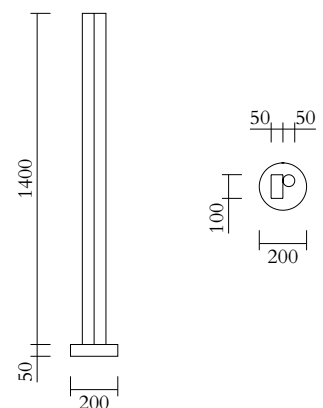

MADE IN

Germany