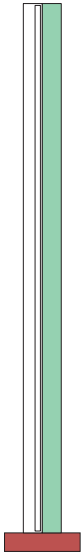

03 red base
02 white rectangle
11 light green tube