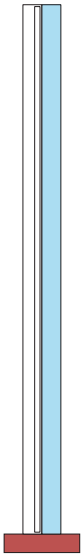

03 red base
02 white rectangle
10 light blue tube