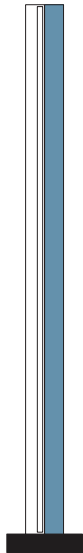

01 black base
02 white rectangle
09 blue tube