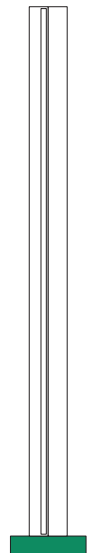

12 intense green base
02 white rectangle + tube

COLOUR CONCEPT B

White + one colour

561OL-F01-M0B