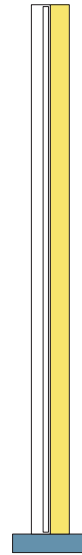

09 blu base
02 white rectangle
06 light yellow tube

COLOUR CONCEPT D

White + two colours

561OL-F01-M0D