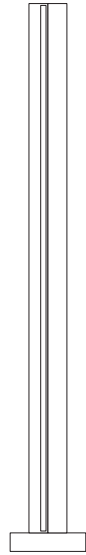

ATELIER ARETI

ELEMENTS COLLECTION

Tube and rectangle

Floor Light

561OL-F01

12 intense green base, 02 white rectangle,

10 light blue tube

Colour Concept D - 561OL-F01-M0D

COLOUR CONCEPTS:

- A - Monochrome
- B - White + one colour
- C - Black, white + one colour
- D - White + two colours

ATELIER ARETI

COLOUR CONCEPT A Monochrome

-  01 Black
-  02 White
-  03 Red
-  04 Pink
-  05 Sand
-  06 Light yellow
-  07 Intense yellow
-  08 Orange yellow
-  09 Blue
-  10 Light blue
-  11 Light green
-  12 Intense green

Colour Concept A - 561OL-F01-M0A

PRODUCT

Tube and Rectangle
Floor light 561OL-F01
09 blue monochrome

VERSIONS

Refer to the next page

TECHNICAL DETAILS

Built in LED 25W
110-230V
IP20

CABLE LENGTH

2,00 m

MADE IN

Germany

ATELIER ARETI

01 black

02 white

COLOUR CONCEPT A

Monochrome