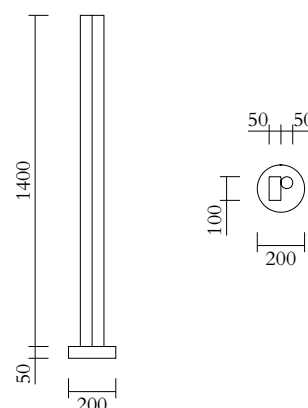

MADE IN

Germany