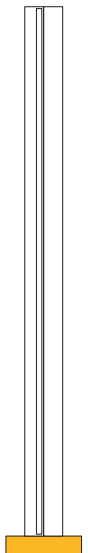

08 orange yellow base
02 white rectangle + tube