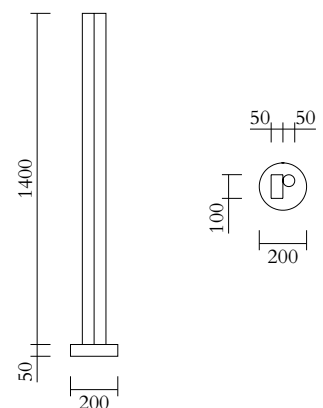

Colour Concept A - 561OL-F01-M0A

PRODUCT

Tube and Rectangle
Floor light 561OL-F01
09 blue monochrome

VERSIONS

Refer to the next page

TECHNICAL DETAILS

Built in LED 25W
110-230V
IP20

CABLE LENGTH

2,00 m

MADE IN

Germany

ATELIER ARETI

01 black

02 white

COLOUR CONCEPT A

Monochrome