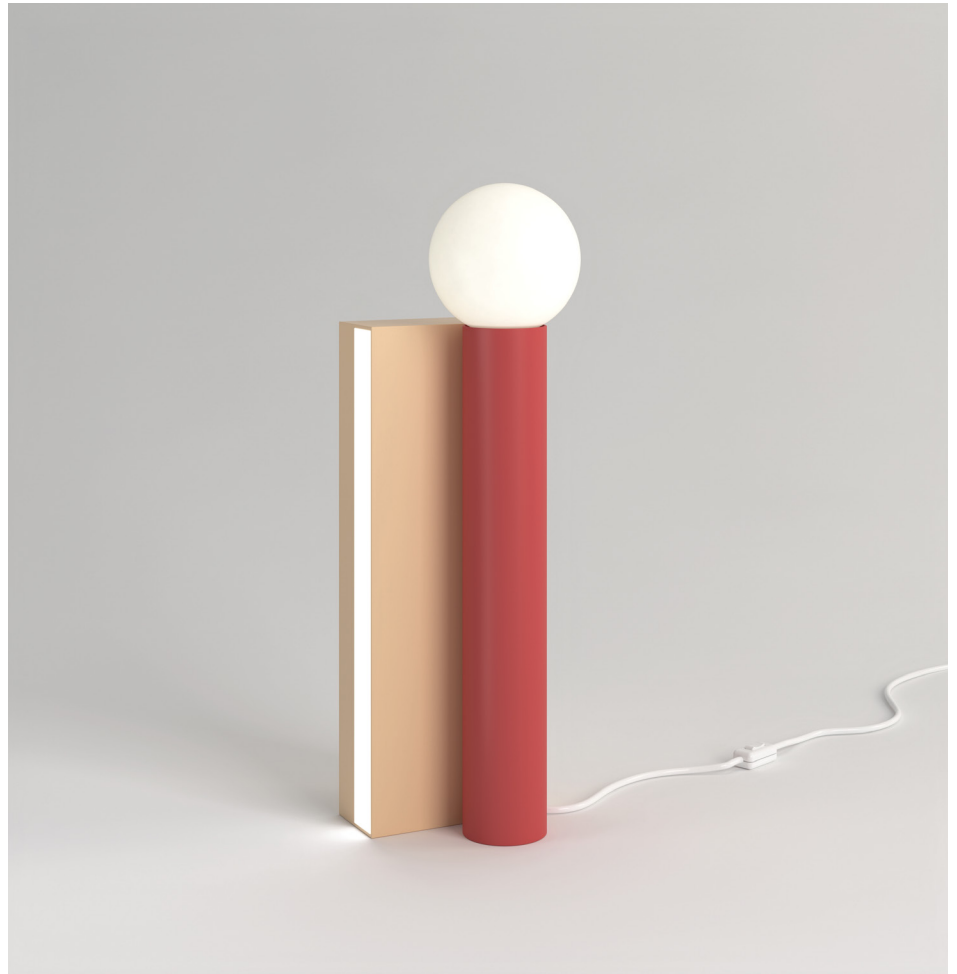

Colour Concept A - 561OL-D02-M0A

PRODUCT

Tube and rectangle
Desk light / Globe 561OL-D02
10 light blue monochrome

VERSIONS

Refer to the next page

TECHNICAL DETAILS

1 x G9 LED 5W max
Built in LED tube 8W
110-230V
IP20
Light bulb not included

01 black rectangle
10 light blue tube

01 black rectangle
11 light green tube

01 black rectangle
12 intense green tube

COLOUR CONCEPT C

Black + white + one colour

561OL-D02-M0C

ATELIER ARETI

COLOUR CONCEPT D

White globe + two colours

Colour Concept D - 561OL-D02-M0D

PRODUCT

Tube and rectangle
Desk light / Globe 561OL-D02
05 sand rectangle, 03 red tube

VERSIONS

Refer to the next page

TECHNICAL DETAILS

1 x G9 LED 5W max
Built in LED tube 8W
110-230V
IP20
Light bulb not included