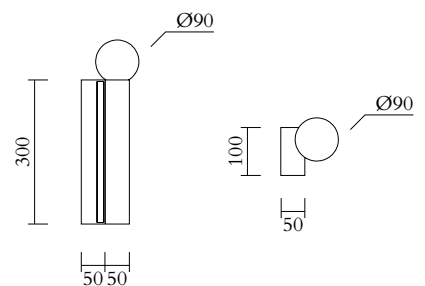

CABLE LENGTH

1,50 m

MADE IN

Germany

ATELIER ARETI

04 pink rectangle
03 red tube

11 light green rectangle
03 red tube

04 pink rectangle
12 intense green tube