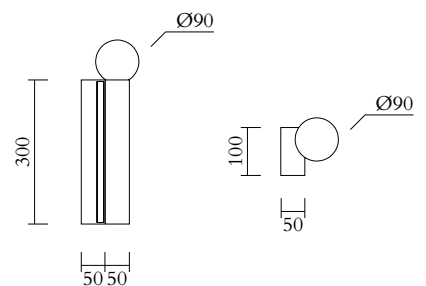

MADE IN

Germany