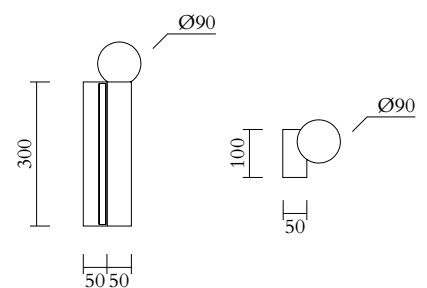

MADE IN

Germany