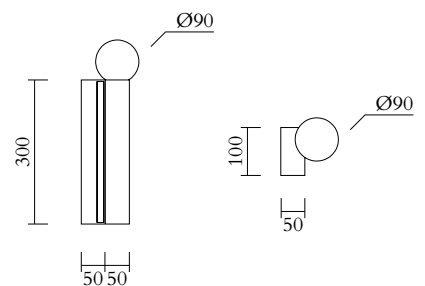

MADE IN

Germany