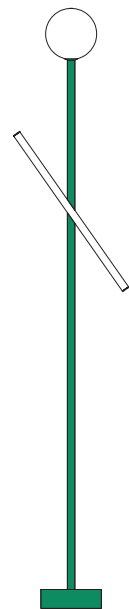

12 intense green

COLOUR CONCEPT A

Monochrome

564OL-F01-M0A