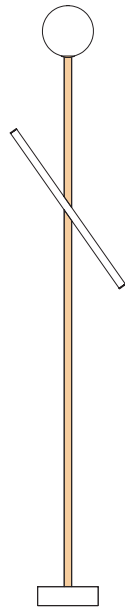

### VERSIONS

Refer to the next page

### PRODUCT

Tube and globe  
Floor light / Globe 564OL-F01  
*02 white base, 03 red tube*

### VERSIONS

Refer to the next pages

# ATELIER ARETI

02 white base  
03 red tube

02 white base  
04 pink tube

02 white base  
05 sand tube

02 white base  
06 light yellow tube

02 white base  
07 intense yellow tube

02 white base  
08 orange yellow tube