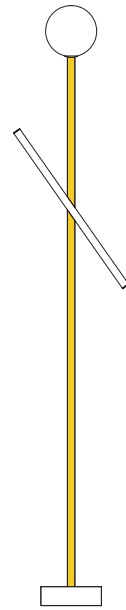

### VERSIONS

Refer to the next page

### PRODUCT

Tube and globe  
Floor light / Globe 564OL-F01  
*02 white base, 03 red tube*

### VERSIONS

Refer to the next pages

# ATELIER ARETI

02 white base  
03 red tube

02 white base  
04 pink tube

02 white base  
05 sand tube

02 white base  
06 light yellow tube

02 white base  
07 intense yellow tube

02 white base  
08 orange yellow tube