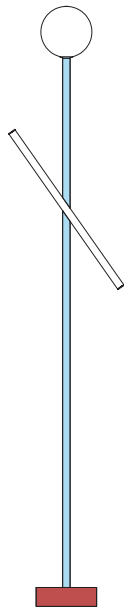

### VERSIONS

Refer to the next pages

# ATELIER ARETI

03 red base  
02 white tube

04 pink base  
02 white tube

05 sand base  
02 white tube

06 light yellow base  
02 white tube

09 blue base  
02 white tube

10 light blue base  
02 white tube

11 light green base  
02 white tube

### PRODUCT

Tube and globe  
Floor light / Globe 564OL-F01  
*09 blue base, 06 light yellow tube*

# ATELIER ARETI

03 red base  
04 pink tube

03 red base  
11 light green tube

12 intense green base  
04 pink tube

08 orange yellow base  
04 pink tube

03 red base  
05 sand tube

03 red base  
10 light blue tube