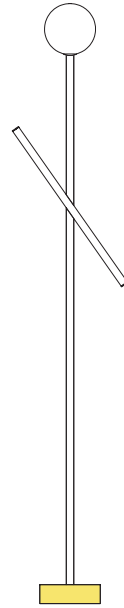

### VERSIONS

Refer to the next page

### PRODUCT

Tube and globe  
Floor light / Globe 564OL-F01  
*02 white base, 03 red tube*

### VERSIONS

Refer to the next pages

# ATELIER ARETI

03 red base  
02 white tube

04 pink base  
02 white tube

05 sand base  
02 white tube

06 light yellow base  
02 white tube

07 intense yellow base  
02 white tube

08 orange yellow base  
02 white tube