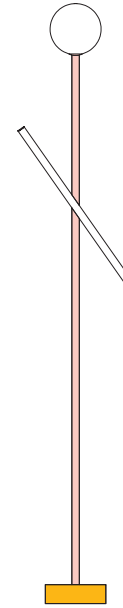

### VERSIONS

Refer to the next pages

# ATELIER ARETI

03 red base  
02 white tube

04 pink base  
02 white tube

05 sand base  
02 white tube

06 light yellow base  
02 white tube

09 blue base  
02 white tube

10 light blue base  
02 white tube

11 light green base  
02 white tube

### PRODUCT

Tube and globe  
Floor light / Globe 564OL-F01  
*09 blue base, 06 light yellow tube*

# ATELIER ARETI

03 red base  
04 pink tube

03 red base  
11 light green tube

12 intense green base  
04 pink tube

08 orange yellow base  
04 pink tube

03 red base  
05 sand tube

03 red base  
10 light blue tube