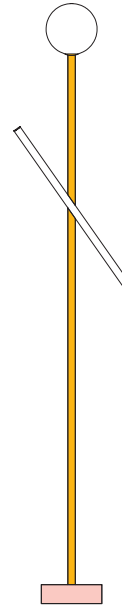

### VERSIONS

Refer to the next pages

### PRODUCT

Tube and globe  
Floor light / Globe 564OL-F01  
*09 blue base, 06 light yellow tube*

# ATELIER ARETI

04 pink base  
03 red tube

11 light green base  
03 red tube

04 pink base  
12 intense green tube

04 pink base  
08 orange yellow tube

05 sand base  
03 red tube

10 light blue base  
03 red tube