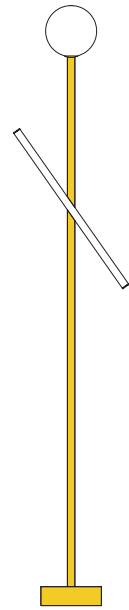

07 intense yellow