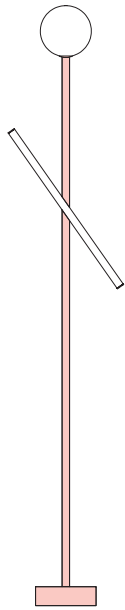

ATELIER ARETI

04 pink

COLOUR CONCEPT A

Monochrome

564OL-F01-M0A