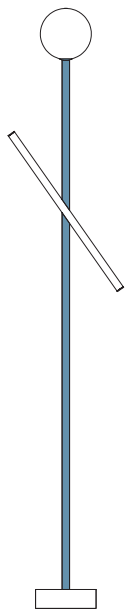

### VERSIONS

Refer to the next page

### PRODUCT

Tube and globe  
Floor light / Globe 564OL-F01  
*02 white base, 03 red tube*

### VERSIONS

Refer to the next pages

# ATELIER ARETI

02 white base  
03 red tube

02 white base  
04 pink tube

02 white base  
05 sand tube

02 white base  
06 light yellow tube

02 white base  
07 intense yellow tube

02 white base  
08 orange yellow tube