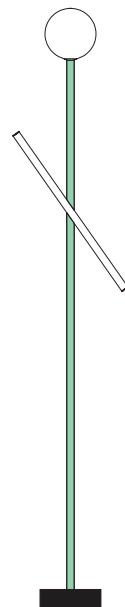

### VERSIONS

Refer to the next pages

### PRODUCT

Tube and globe  
Floor light / Globe 564OL-F01  
*05 sand base, 01 black tube*

# ATELIER ARETI

03 red base  
02 white tube

04 pink base  
02 white tube

05 sand base  
02 white tube

06 light yellow base  
02 white tube

09 blue base  
02 white tube

10 light blue base  
02 white tube

11 light green base  
02 white tube