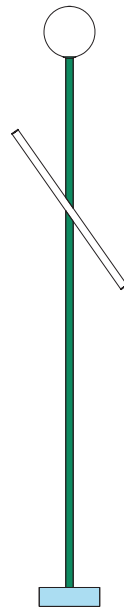

### VERSIONS

Refer to the next pages

### PRODUCT

Tube and globe  
Floor light / Globe 564OL-F01  
*09 blue base, 06 light yellow tube*

# ATELIER ARETI

04 pink base  
03 red tube

11 light green base  
03 red tube

04 pink base  
12 intense green tube

04 pink base  
08 orange yellow tube

05 sand base  
03 red tube

10 light blue base  
03 red tube