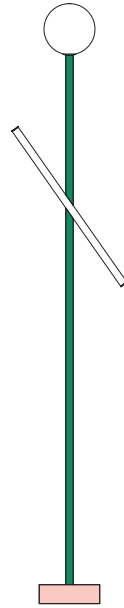

### VERSIONS

Refer to the next pages

## COLOUR CONCEPT D

White + two colours

564OL-F01-M0D

# ATELIER ARETI

04 pink base  
03 red tube

11 light green base  
03 red tube

04 pink base  
12 intense green tube

04 pink base  
08 orange yellow tube

05 sand base  
03 red tube

10 light blue base  
03 red tube