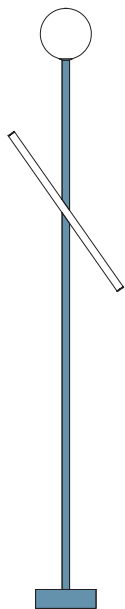

### COLOUR CONCEPTS:

- A - Monochrome
- B - White + one colour
- C - Black, white + one colour
- D - White + two colours

### PRODUCT

Tube and globe  
Floor light / Globe 564OL-F01  
*10 light blue monochrome*

### VERSIONS

Refer to the next page

# ATELIER ARETI

03 red

04 pink

05 sand

06 light yellow

07 intense yellow

08 orange yellow

09 blue