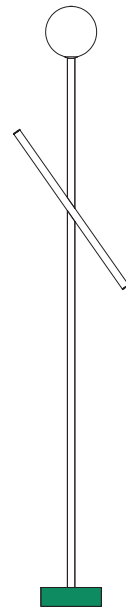

12 intense green base
02 white tube

COLOUR CONCEPT B

White + one colour

564OL-F01-M0B