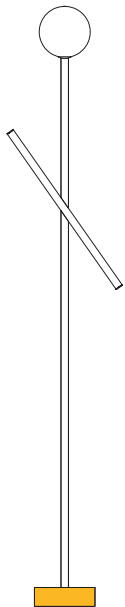

### VERSIONS

Refer to the next page

### PRODUCT

Tube and globe  
Floor light / Globe 564OL-F01  
*02 white base, 03 red tube*

### VERSIONS

Refer to the next pages

# ATELIER ARETI

03 red base  
02 white tube

04 pink base  
02 white tube

05 sand base  
02 white tube

06 light yellow base  
02 white tube

07 intense yellow base  
02 white tube

08 orange yellow base  
02 white tube