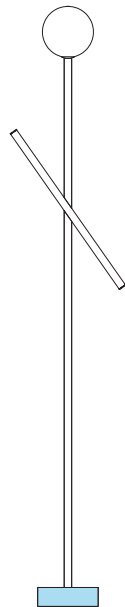

10 light blue base
02 white tube