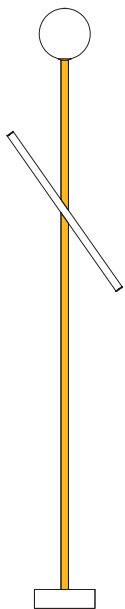

### VERSIONS

Refer to the next page

### PRODUCT

Tube and globe  
Floor light / Globe 564OL-F01  
*02 white base, 03 red tube*

### VERSIONS

Refer to the next pages

# ATELIER ARETI

02 white base  
03 red tube

02 white base  
04 pink tube

02 white base  
05 sand tube

02 white base  
06 light yellow tube

02 white base  
07 intense yellow tube

02 white base  
08 orange yellow tube