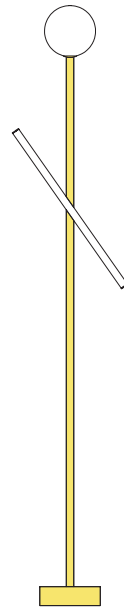

### COLOUR CONCEPTS:

- A - Monochrome
- B - White + one colour
- C - Black, white + one colour
- D - White + two colours

### PRODUCT

Tube and globe  
Floor light / Globe 564OL-F01  
*10 light blue monochrome*

### VERSIONS

Refer to the next page

# ATELIER ARETI

03 red

04 pink

05 sand

06 light yellow

07 intense yellow

08 orange yellow

09 blue