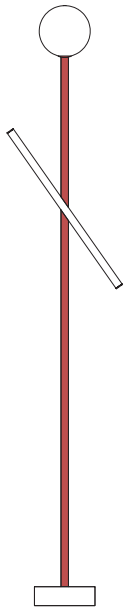

ATELIER ARETI

02 white base
03 red tube