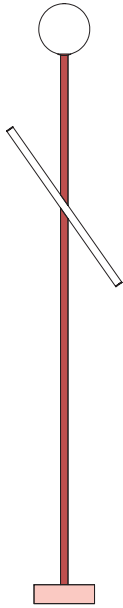

ATELIER ARETI

04 pink base
03 red tube