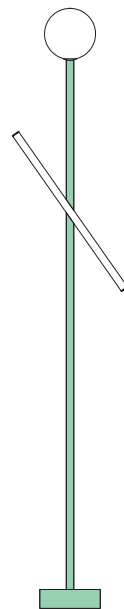

11 light green