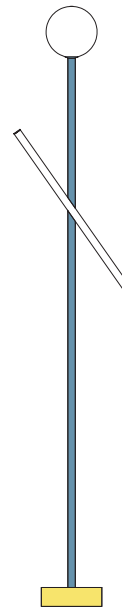

06 light yellow base
09 blue tube

COLOUR CONCEPT D

White + two colours

564OL-F01-M0D