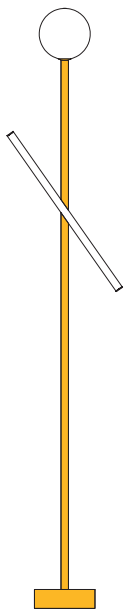

### COLOUR CONCEPTS:

- A - Monochrome
- B - White + one colour
- C - Black, white + one colour
- D - White + two colours

### PRODUCT

Tube and globe  
Floor light / Globe 564OL-F01  
*10 light blue monochrome*

### VERSIONS

Refer to the next page

# ATELIER ARETI

03 red

04 pink

05 sand

06 light yellow

07 intense yellow

08 orange yellow

09 blue