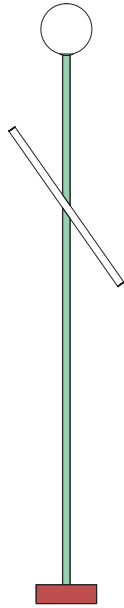

### VERSIONS

Refer to the next pages

# ATELIER ARETI

03 red base  
02 white tube

04 pink base  
02 white tube

05 sand base  
02 white tube

06 light yellow base  
02 white tube

09 blue base  
02 white tube

10 light blue base  
02 white tube

11 light green base  
02 white tube

### PRODUCT

Tube and globe  
Floor light / Globe 564OL-F01  
*09 blue base, 06 light yellow tube*

# ATELIER ARETI

03 red base  
04 pink tube

03 red base  
11 light green tube

12 intense green base  
04 pink tube

08 orange yellow base  
04 pink tube

03 red base  
05 sand tube

03 red base  
10 light blue tube