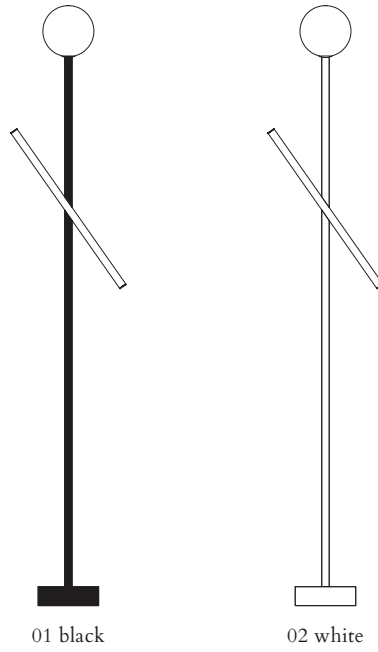

ATELIER ARETI

COLOUR CONCEPT A

Monochrome

564OL-F01-M0A