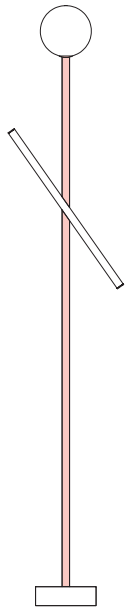

### VERSIONS

Refer to the next page

### PRODUCT

Tube and globe  
Floor light / Globe 564OL-F01  
*02 white base, 03 red tube*

### VERSIONS

Refer to the next pages

# ATELIER ARETI

02 white base  
03 red tube

02 white base  
04 pink tube

02 white base  
05 sand tube

02 white base  
06 light yellow tube

02 white base  
07 intense yellow tube

02 white base  
08 orange yellow tube