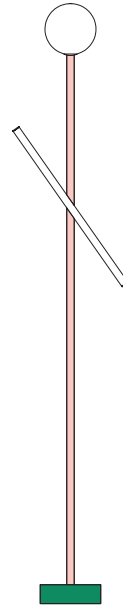

### PRODUCT

Tube and globe  
Floor light / Globe 564OL-F01  
*05 sand base, 01 black tube*

### VERSIONS

Refer to the next pages

### PRODUCT

Tube and globe  
Floor light / Globe 564OL-F01  
*09 blue base, 06 light yellow tube*

# ATELIER ARETI

03 red base  
04 pink tube

03 red base  
11 light green tube

12 intense green base  
04 pink tube

08 orange yellow base  
04 pink tube

03 red base  
05 sand tube

03 red base  
10 light blue tube