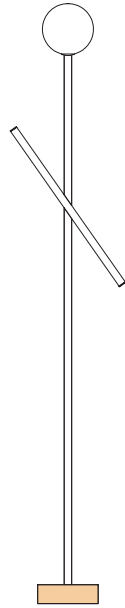

### VERSIONS

Refer to the next page

### PRODUCT

Tube and globe  
Floor light / Globe 564OL-F01  
*02 white base, 03 red tube*

### VERSIONS

Refer to the next pages

# ATELIER ARETI

03 red base  
02 white tube

04 pink base  
02 white tube

05 sand base  
02 white tube

06 light yellow base  
02 white tube

07 intense yellow base  
02 white tube

08 orange yellow base  
02 white tube