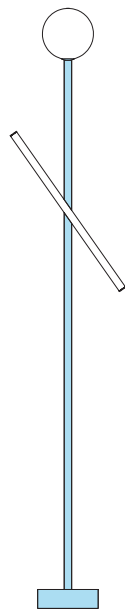

10 light blue