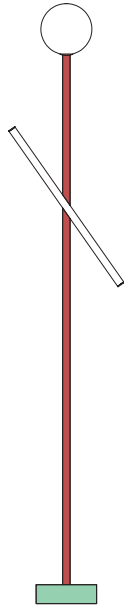

11 light green base
03 red tube