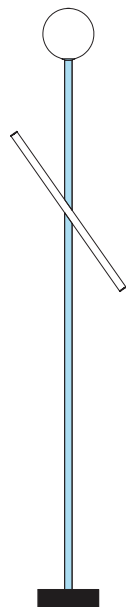

### VERSIONS

Refer to the next pages

### PRODUCT

Tube and globe  
Floor light / Globe 564OL-F01  
*05 sand base, 01 black tube*

# ATELIER ARETI

03 red base  
02 white tube

04 pink base  
02 white tube

05 sand base  
02 white tube

06 light yellow base  
02 white tube

09 blue base  
02 white tube

10 light blue base  
02 white tube

11 light green base  
02 white tube