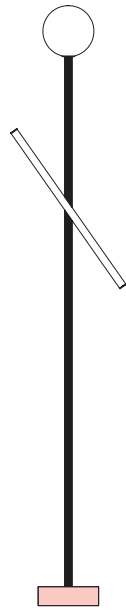

### VERSIONS

Refer to the next pages

### PRODUCT

Tube and globe  
Floor light / Globe 564OL-F01  
*05 sand base, 01 black tube*

# ATELIER ARETI

03 red base  
02 white tube

04 pink base  
02 white tube

05 sand base  
02 white tube

06 light yellow base  
02 white tube

09 blue base  
02 white tube

10 light blue base  
02 white tube

11 light green base  
02 white tube