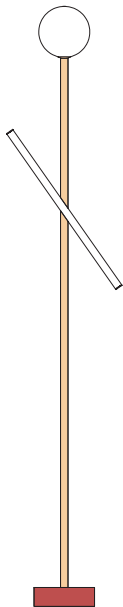

### PRODUCT

Tube and globe  
Floor light / Globe 564OL-F01  
*05 sand base, 01 black tube*

### VERSIONS

Refer to the next pages

### PRODUCT

Tube and globe  
Floor light / Globe 564OL-F01  
*09 blue base, 06 light yellow tube*

# ATELIER ARETI

03 red base  
04 pink tube

03 red base  
11 light green tube

12 intense green base  
04 pink tube

08 orange yellow base  
04 pink tube

03 red base  
05 sand tube

03 red base  
10 light blue tube