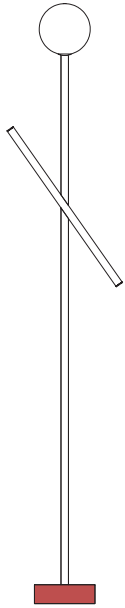

ATELIER ARETI

03 red base
02 white tube