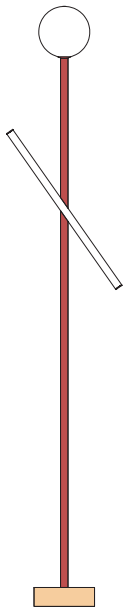

### VERSIONS

Refer to the next pages

### PRODUCT

Tube and globe  
Floor light / Globe 564OL-F01  
*09 blue base, 06 light yellow tube*

# ATELIER ARETI

04 pink base  
03 red tube

11 light green base  
03 red tube

04 pink base  
12 intense green tube

04 pink base  
08 orange yellow tube

05 sand base  
03 red tube

10 light blue base  
03 red tube