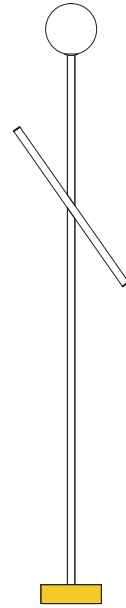

### VERSIONS

Refer to the next page

### PRODUCT

Tube and globe  
Floor light / Globe 564OL-F01  
*02 white base, 03 red tube*

### VERSIONS

Refer to the next pages

# ATELIER ARETI

03 red base  
02 white tube

04 pink base  
02 white tube

05 sand base  
02 white tube

06 light yellow base  
02 white tube

07 intense yellow base  
02 white tube

08 orange yellow base  
02 white tube