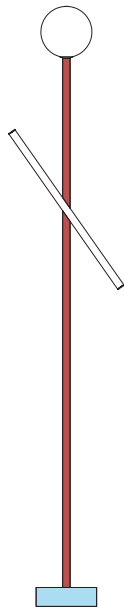

### VERSIONS

Refer to the next pages

### PRODUCT

Tube and globe  
Floor light / Globe 564OL-F01  
*09 blue base, 06 light yellow tube*

# ATELIER ARETI

04 pink base  
03 red tube

11 light green base  
03 red tube

04 pink base  
12 intense green tube

04 pink base  
08 orange yellow tube

05 sand base  
03 red tube

10 light blue base  
03 red tube