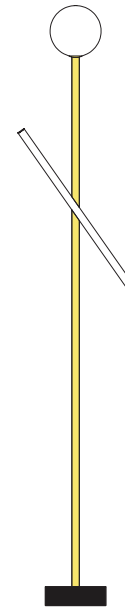

### VERSIONS

Refer to the next pages

### PRODUCT

Tube and globe  
Floor light / Globe 564OL-F01  
*05 sand base, 01 black tube*

# ATELIER ARETI

03 red base  
02 white tube

04 pink base  
02 white tube

05 sand base  
02 white tube

06 light yellow base  
02 white tube

09 blue base  
02 white tube

10 light blue base  
02 white tube

11 light green base  
02 white tube