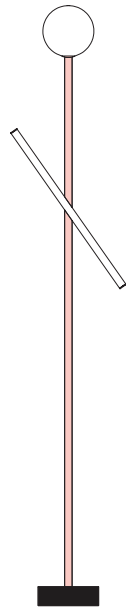

04 pink base
02 white tube