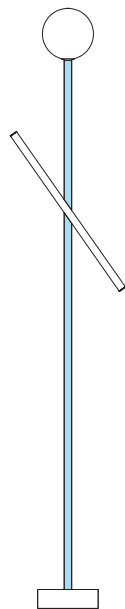

02 white base
10 light blue tube