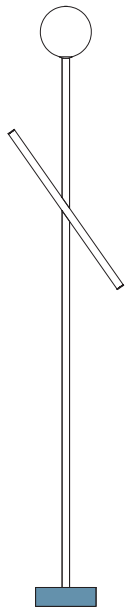

### VERSIONS

Refer to the next page

### PRODUCT

Tube and globe  
Floor light / Globe 564OL-F01  
*02 white base, 03 red tube*

### VERSIONS

Refer to the next pages

# ATELIER ARETI

03 red base  
02 white tube

04 pink base  
02 white tube

05 sand base  
02 white tube

06 light yellow base  
02 white tube

07 intense yellow base  
02 white tube

08 orange yellow base  
02 white tube