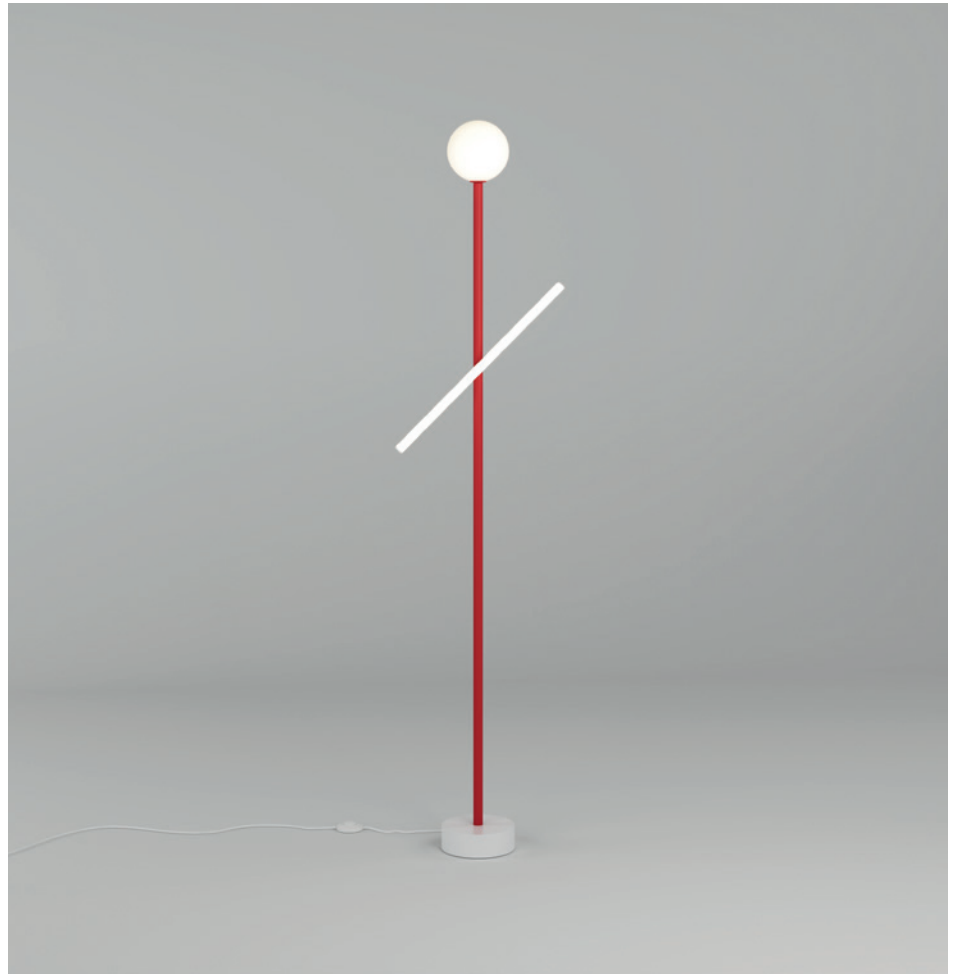

ATELIER ARETI

COLOUR CONCEPT B

White + one colour

- 02 White
- **+**
- 03 Red
- 04 Pink
- 05 Sand
- 06 Light yellow
- 07 Intense yellow
- 08 Orange yellow
- 09 Blue
- 10 Light blue
- 11 Light green
- 12 Intense green

Colour Concept B - 564OL-F01-M0B