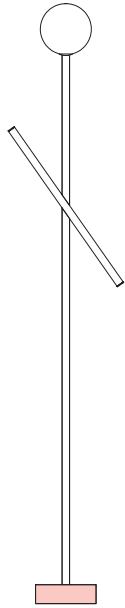

### VERSIONS

Refer to the next page

### PRODUCT

Tube and globe  
Floor light / Globe 564OL-F01  
*02 white base, 03 red tube*

### VERSIONS

Refer to the next pages

# ATELIER ARETI

03 red base  
02 white tube

04 pink base  
02 white tube

05 sand base  
02 white tube

06 light yellow base  
02 white tube

07 intense yellow base  
02 white tube

08 orange yellow base  
02 white tube