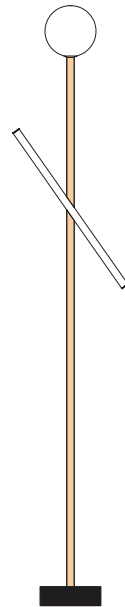

05 sand base
02 white tube