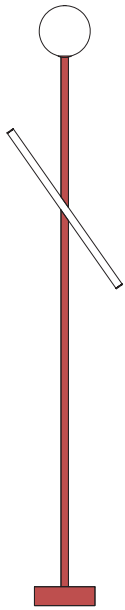

ATELIER ARETI

03 red