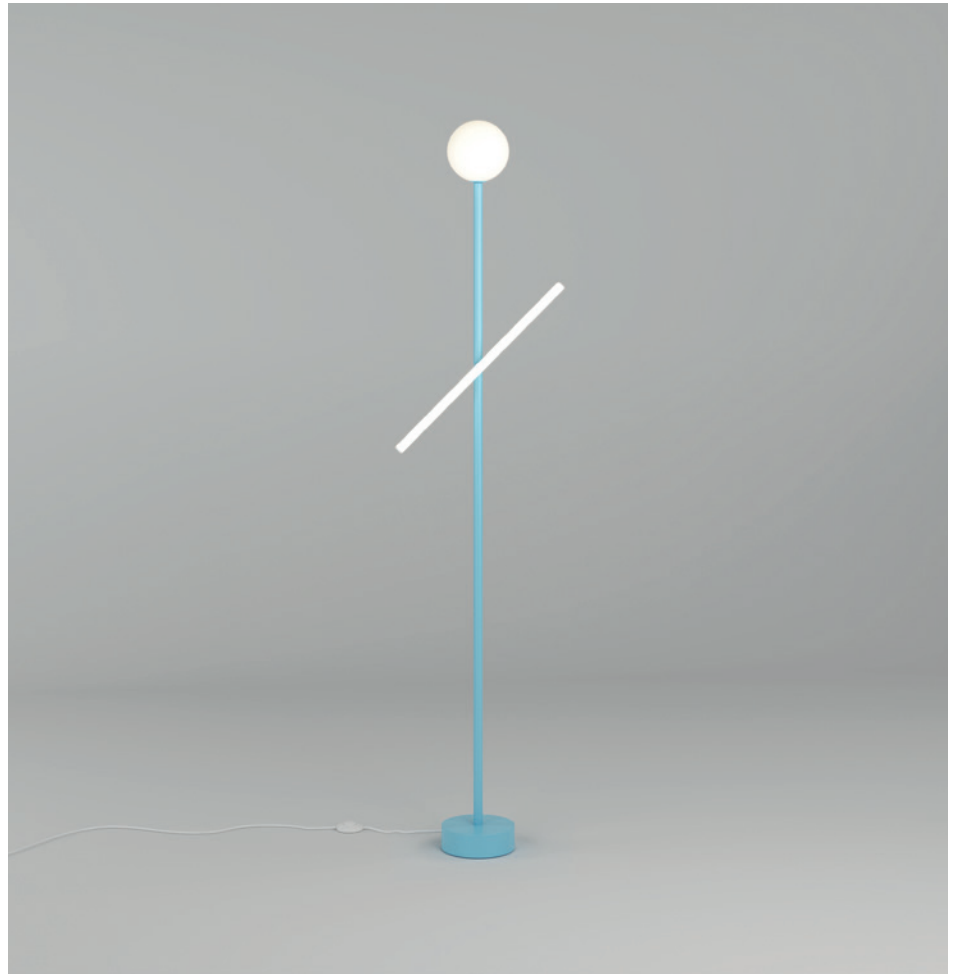

ATELIER ARETI

COLOUR CONCEPT A Monochrome

- 01 Black
- 02 White
- 03 Red
- 04 Pink
- 05 Sand
- 06 Light yellow
- 07 Intense yellow
- 08 Orange yellow
- 09 Blue
- 10 Light blue
- 11 Light green
- 12 Intense green

Colour Concept A - 564OL-F01-M0A