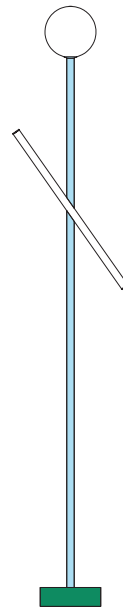

### VERSIONS

Refer to the next pages

### PRODUCT

Tube and globe  
Floor light / Globe 564OL-F01  
*09 blue base, 06 light yellow tube*

# ATELIER ARETI

03 red base  
04 pink tube

03 red base  
11 light green tube

12 intense green base  
04 pink tube

08 orange yellow base  
04 pink tube

03 red base  
05 sand tube

03 red base  
10 light blue tube