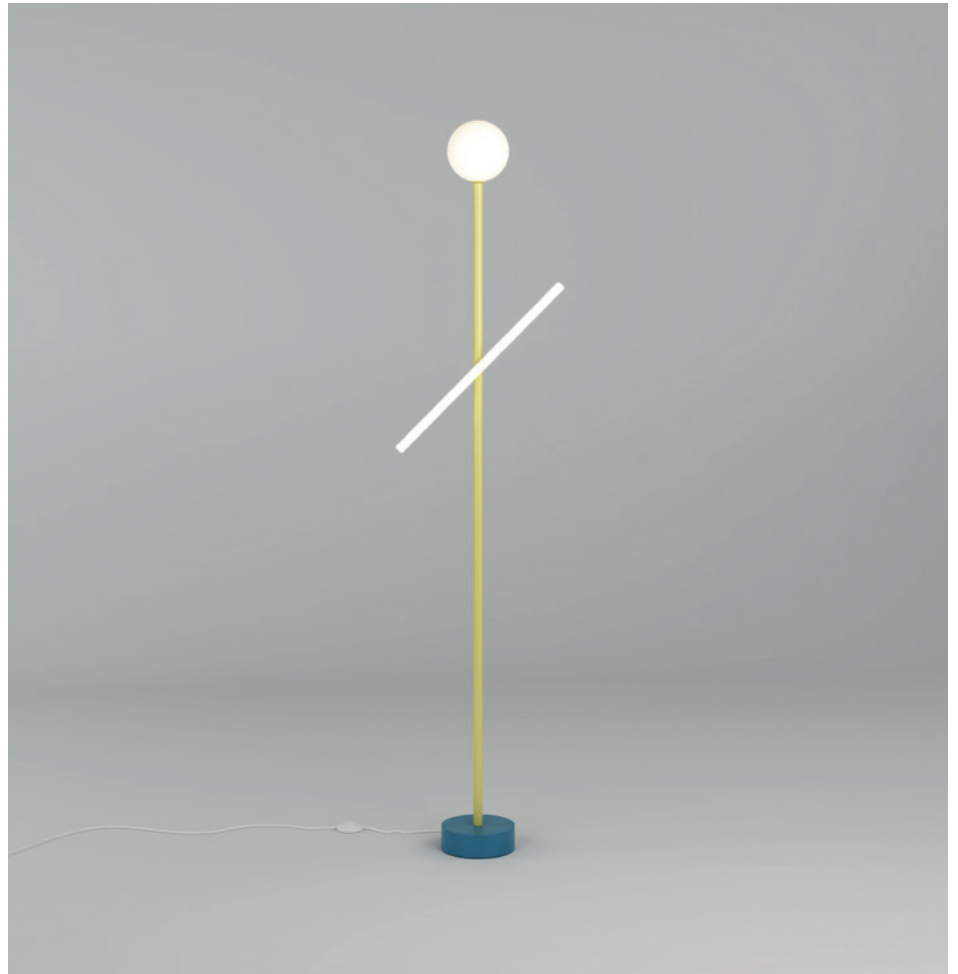

## COLOUR CONCEPT D

White globe + two colours

Colour Concept D - 564OL-F01-M0D