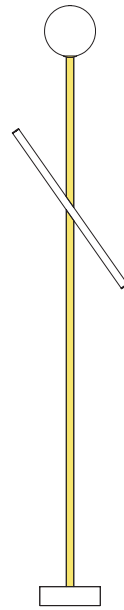

### VERSIONS

Refer to the next page

### PRODUCT

Tube and globe  
Floor light / Globe 564OL-F01  
*02 white base, 03 red tube*

### VERSIONS

Refer to the next pages

# ATELIER ARETI

02 white base  
03 red tube

02 white base  
04 pink tube

02 white base  
05 sand tube

02 white base  
06 light yellow tube

02 white base  
07 intense yellow tube

02 white base  
08 orange yellow tube