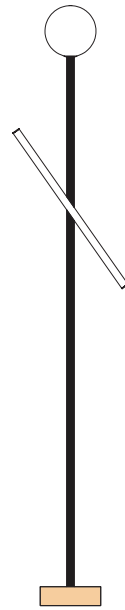

### VERSIONS

Refer to the next pages

### PRODUCT

Tube and globe  
Floor light / Globe 564OL-F01  
*05 sand base, 01 black tube*

# ATELIER ARETI

03 red base  
02 white tube

04 pink base  
02 white tube

05 sand base  
02 white tube

06 light yellow base  
02 white tube

09 blue base  
02 white tube

10 light blue base  
02 white tube

11 light green base  
02 white tube