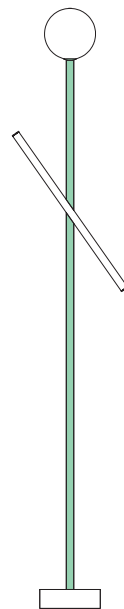

02 white base
11 light green tube