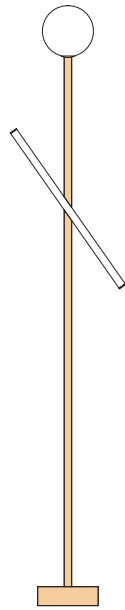

ATELIER ARETI

05 sand

COLOUR CONCEPT A

Monochrome

564OL-F01-M0A