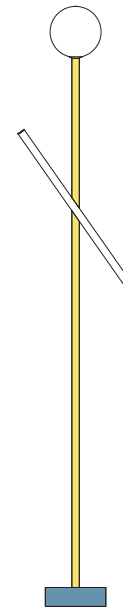

09 blue base
06 light yellow tube

COLOUR CONCEPT D

White + two colours

564OL-F01-M0D