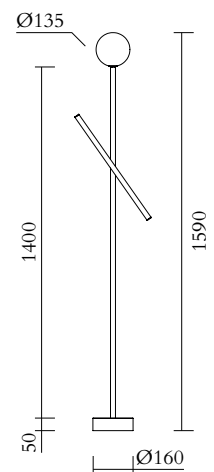

MADE IN

Germany