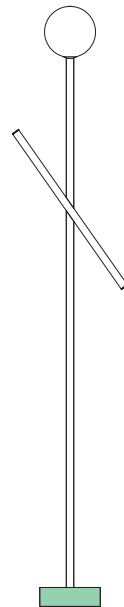

11 light green base
02 white tube