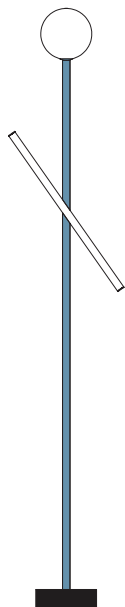

### VERSIONS

Refer to the next pages

### PRODUCT

Tube and globe  
Floor light / Globe 564OL-F01  
*05 sand base, 01 black tube*

# ATELIER ARETI

03 red base  
02 white tube

04 pink base  
02 white tube

05 sand base  
02 white tube

06 light yellow base  
02 white tube

09 blue base  
02 white tube

10 light blue base  
02 white tube

11 light green base  
02 white tube