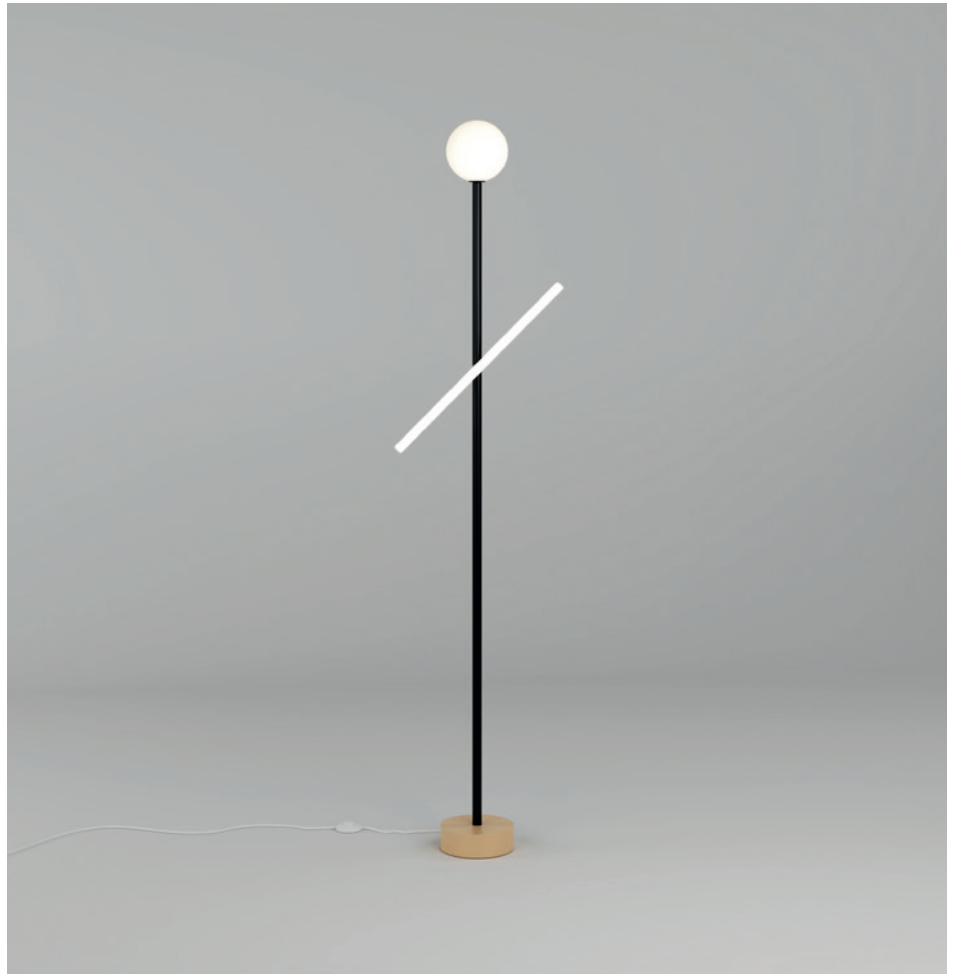

ATELIER ARETI

COLOUR CONCEPT C

Black + white *globe* + one colour

- 01 Black
- +
- 03 Red
- 04 Pink
- 05 Sand
- 06 Light yellow
- 09 Blue
- 10 Light blue
- 11 Light green
- 12 Intense green

Colour Concept C - 564OL-F01-M0C