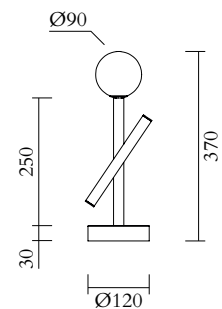

CABLE LENGTH

1,50 m

MADE IN

Germany

ATELIER ARETI

02 white base
03 red tube

02 white base
04 pink tube

02 white base
05 sand tube