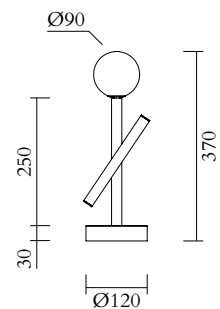

CABLE LENGTH

1,50 m

MADE IN

Germany

ATELIER ARETI

01 black base
03 red tube

01 black base
04 pink tube

01 black base
05 sand tube