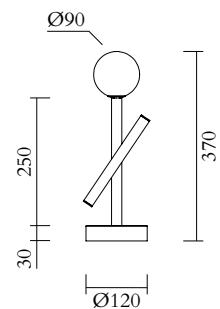

Colour Concept A - 564OL-D01-M0A

PRODUCT

Tube and globe
Desk light / Globe 564OL-D01
04 pink monochrome

VERSIONS

Refer to the next page

TECHNICAL DETAILS

1 x G9 LED 5W max
Built in LED tube 5W
110-230V
IP20
Light bulb not included

CABLE LENGTH

1,50 m

MADE IN

Germany

ATELIER ARETI

01 black

02 white

03 red