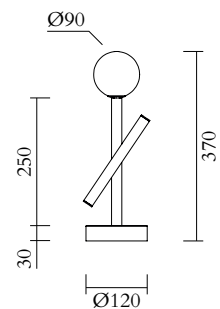

CABLE LENGTH

1,50 m

MADE IN

Germany

ATELIER ARETI

03 red base
04 pink tube

03 red base
11 light green tube

12 intense green base
04 pink tube