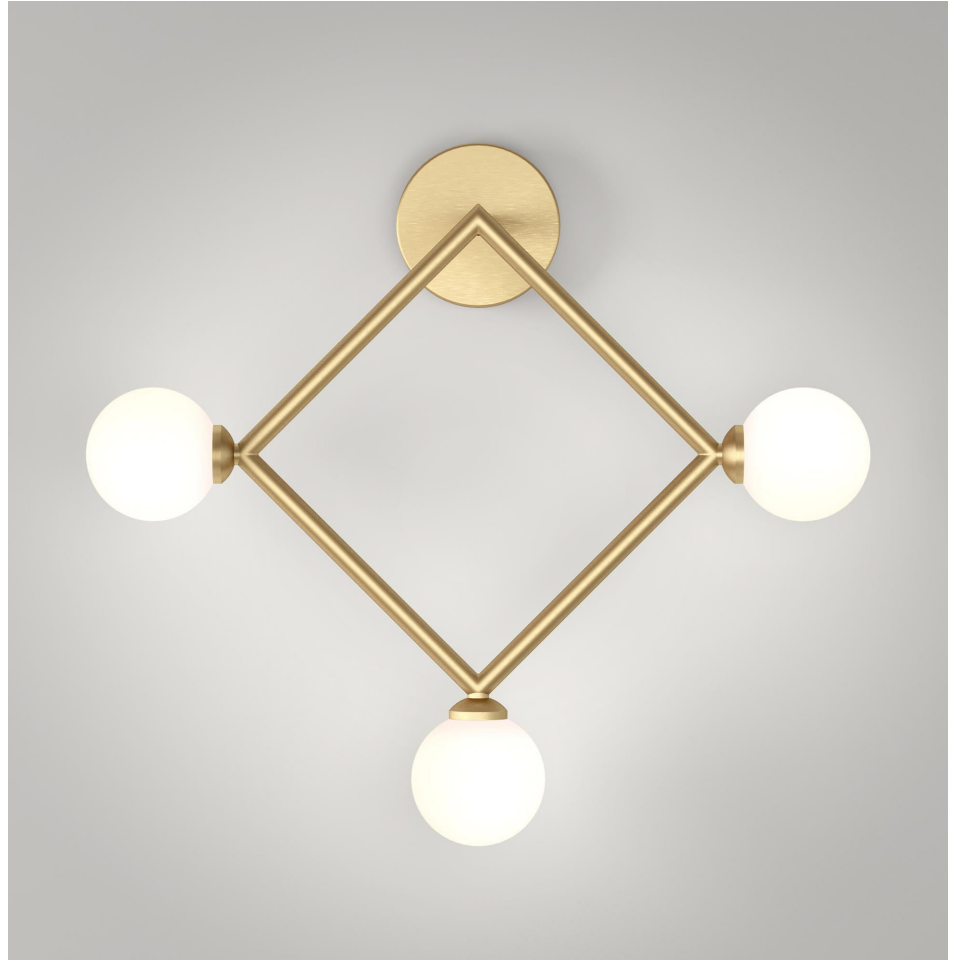

ATELIER ARETI

PRODUCT

Circle rhombus triangle 316
Wall light / Circle / 3 globes

MATERIALS AND COLOUR OPTIONS

Brushed brass; powder coated metal; white glass

VERSIONS

Brass structure 316OL-W01-BR01
Black structure 316OL-W01-ME01
White structure 316OL-W01-ME02

ATELIER ARETI

PRODUCT

Circle rhombus triangle 316
Wall light / Triangle / 3 globes

MATERIALS AND COLOUR OPTIONS

Brushed brass; powder coated metal; white glass

VERSIONS

Brass structure 316OL-W02-BR01
Black structure 316OL-W02-ME01
White structure 316OL-W02-ME02

ATELIER ARETI

PRODUCT

Circle rhombus triangle 316
Wall light / Rhombus / 3 globes

MATERIALS AND COLOUR OPTIONS

Brushed brass; powder coated metal; white glass

VERSIONS

Brass structure 316OL-W03-BR01
Black structure 316OL-W03-ME01
White structure 316OL-W03-ME02

TECHNICAL DETAILS

3 x G9 LED 5W max
Recommended bulb size: diameter 16mm, total length
47mm (diameter must be under 20 mm)
110-230V
IP20
Light bulbs not included

WEIGHT

2 kg

MADE IN

Germany

Sizes in mm. Flat attachments available only under request. Variations in colour and size are available for some collections, please contact Areti for more details.