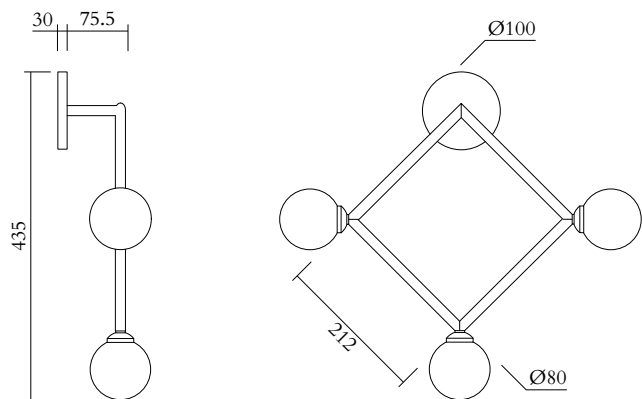

TECHNICAL DETAILS

3 x G9 LED 5W max
Recommended bulb size: diameter 16mm, total length
47mm (diameter must be under 20 mm)
110-230V
IP20
Light bulbs not included

WEIGHT

2 kg

MADE IN

Germany

Sizes in mm. Flat attachments available only under request. Variations in colour and size are available for some collections, please contact Areti for more details.