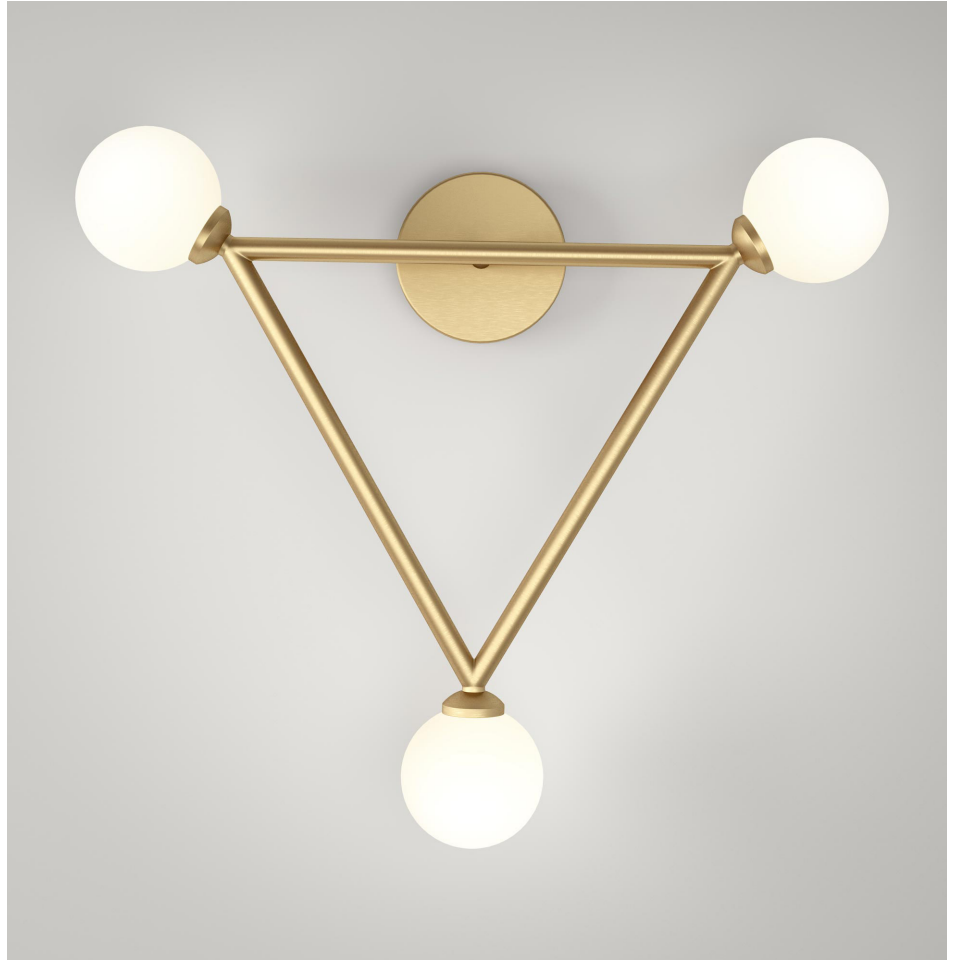

ATELIER ARETI

PRODUCT

Circle rhombus triangle 316
Wall light / Circle / 3 globes

MATERIALS AND COLOUR OPTIONS

Brushed brass; powder coated metal; white glass

VERSIONS

Brass structure 316OL-W01-BR01
Black structure 316OL-W01-ME01
White structure 316OL-W01-ME02

ATELIER ARETI

PRODUCT

Circle rhombus triangle 316
Wall light / Triangle / 3 globes

MATERIALS AND COLOUR OPTIONS

Brushed brass; powder coated metal; white glass

VERSIONS

Brass structure 316OL-W02-BR01
Black structure 316OL-W02-ME01
White structure 316OL-W02-ME02

TECHNICAL DETAILS

3 x G9 LED 5W max
Recommended bulb size: diameter 16mm, total length
47mm (diameter must be under 20 mm)
110-230V
IP20
Light bulbs not included

WEIGHT

2 kg

MADE IN

Germany

Sizes in mm. Flat attachments available only under request. Variations in colour and size are available for some collections, please contact Areti for more details.

ATELIER ARETI

PRODUCT

Circle rhombus triangle 316
Wall light / Rhombus / 3 globes

MATERIALS AND COLOUR OPTIONS

Brushed brass; powder coated metal; white glass

VERSIONS

Brass structure 316OL-W03-BR01
Black structure 316OL-W03-ME01
White structure 316OL-W03-ME02