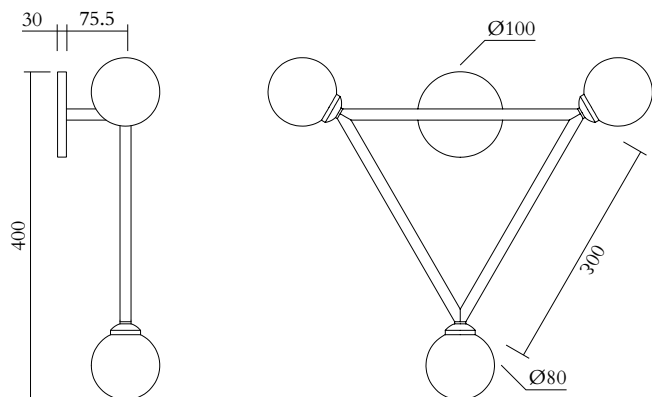

TECHNICAL DETAILS

3 x G9 LED 5W max
Recommended bulb size: diameter 16mm, total length
47mm (diameter must be under 20 mm)
110-230V
IP20
Light bulbs not included

WEIGHT

2 kg

MADE IN

Germany

Sizes in mm. Flat attachments available only under request. Variations in colour and size are available for some collections, please contact Areti for more details.