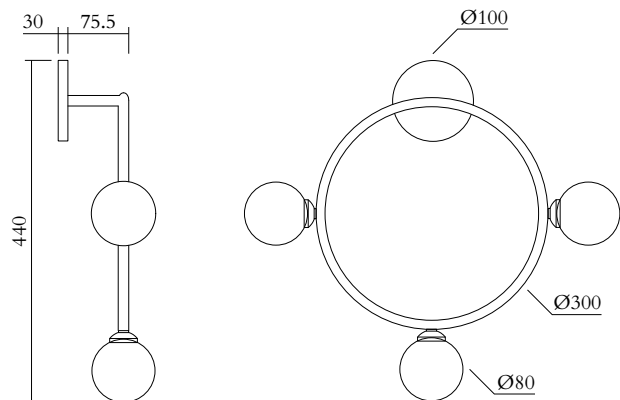

ATELIER ARETI

PRODUCT

Circle rhombus triangle 316
Wall light / Circle / 3 globes

MATERIALS AND COLOUR OPTIONS

Brushed brass; powder coated metal; white glass

VERSIONS

Brass structure 316OL-W01-BR01
Black structure 316OL-W01-ME01
White structure 316OL-W01-ME02

TECHNICAL DETAILS

3 x G9 LED 5W max
Recommended bulb size: diameter 16mm, total length
47mm (diameter must be under 20 mm)
110-230V
IP20
Light bulbs not included

WEIGHT

2 kg

MADE IN

Germany

Sizes in mm. Flat attachments available only under request. Variations in colour and size are available for some collections, please contact Areti for more details.