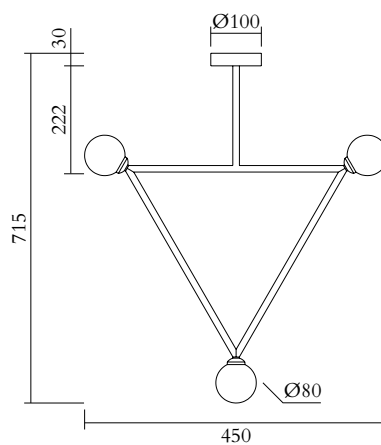

ATELIER ARETI

PRODUCT

Circle rhombus triangle 316
Pendant light / Triangle / 3 globes

MATERIALS AND COLOUR OPTIONS

Brushed brass; powder coated metal; white glass

VERSIONS

Brass structure 316OL-P03-BR01
Black structure 316OL-P03-ME01
White structure 316OL-P03-ME02

TECHNICAL DETAILS

3 x G9 LED 5W max
Recommended bulb size: diameter 16mm, total length
47mm (diameter must be under 20 mm)
110-230V
IP20
Light bulbs not included

WEIGHT

6 kg

MADE IN

Germany

Sizes in mm. Flat attachments available only under request. Variations in colour and size are available for some collections, please contact Areti for more details.

Our collections are hand made and made to order, small irregularities in shape or surface will occur, they are inherent to the hand made process and should not be seen as flaws. For detailed information on any products: contact@atelierareti.com