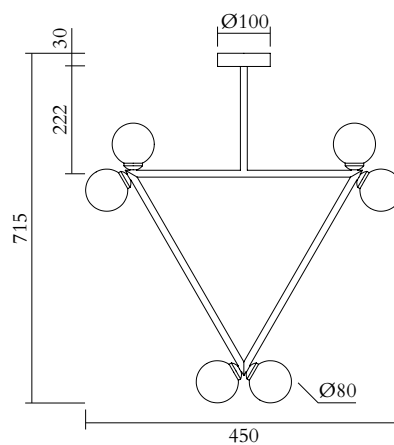

ATELIER ARETI

PRODUCT

Circle rhombus triangle 316
Pendant light / Triangle / 6 globes

MATERIALS AND COLOUR OPTIONS

Brushed brass; powder coated metal; white glass

VERSIONS

Brass structure 316OL-P04-BR01
Black structure 316OL-P04-ME01
White structure 316OL-P04-ME02

TECHNICAL DETAILS

6 x G9 LED 5W max
Recommended bulb size: diameter 16mm, total length
47mm (diameter must be under 20 mm)
110-230V
IP20
Light bulbs not included

WEIGHT

6 kg

MADE IN

Germany

Sizes in mm. Flat attachments available only under request. Variations in colour and size are available for some collections, please contact Areti for more details.

Our collections are hand made and made to order, small irregularities in shape or surface will occur, they are inherent to the hand made process and should not be seen as flaws. For detailed information on any products: contact@atelierareti.com