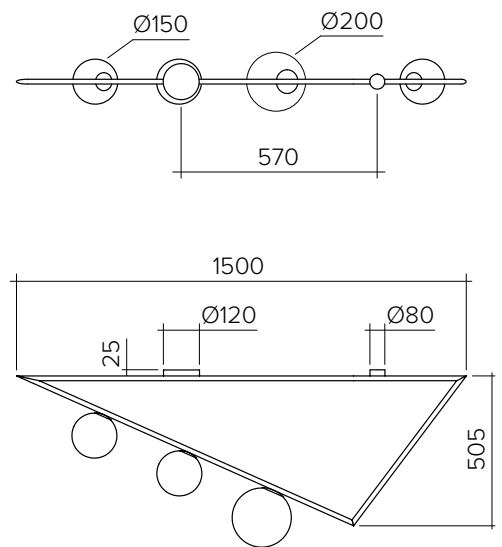

ARETI

www.atelierareti.com contact@atelierareti.com

Our collections are hand made and made to order, small irregularities in shape or surface will occur, they are inherent to the hand made process and should not be seen as flaws. Variations in colour and size are available for some collections, please contact Areti for more details.