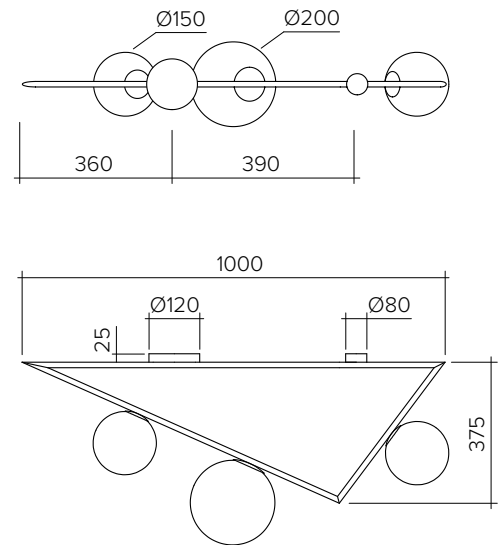

ARETI

www.atelierareti.com contact@atelierareti.com

Our collections are hand made and made to order, small irregularities in shape or surface will occur, they are inherent to the hand made process and should not be seen as flaws. Variations in colour and size are available for some collections, please contact Areti for more details.