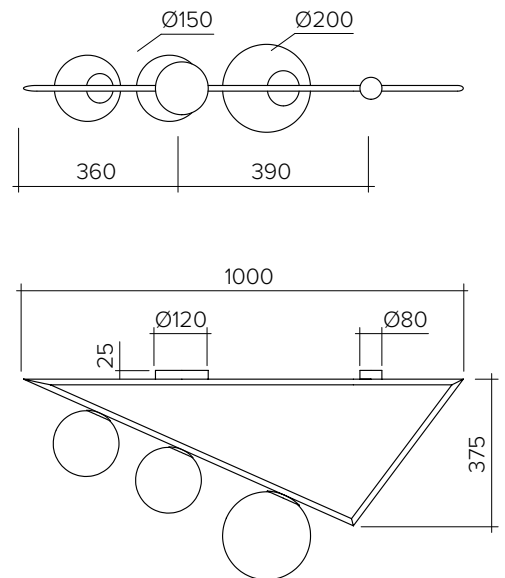

Bulb specification:

G9 max 25W or LED equivalent (two bulbs needed)

E27 max 40W or LED equivalent (one bulb needed)

230V IP20

Sizes in mm

For additional colour options please contact Areti

ARETI

www.atelierareti.com contact@atelierareti.com