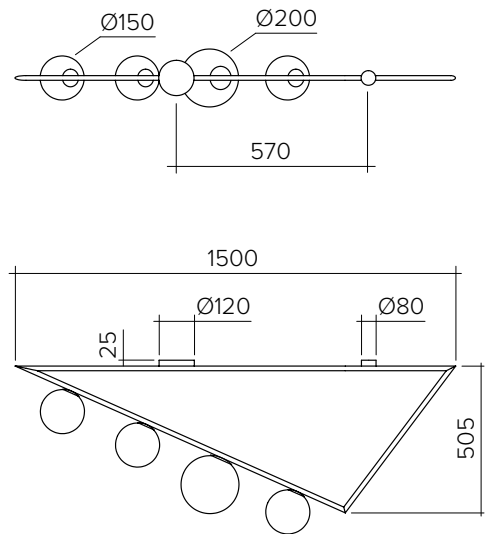

Bulb specification:

G9 max 25W or LED equivalent (three bulbs needed)

E27 max 40W or LED equivalent (one bulb needed)

230V IP20

Sizes in mm

For additional colour options please contact Areti

ARETI

www.atelierareti.com contact@atelierareti.com