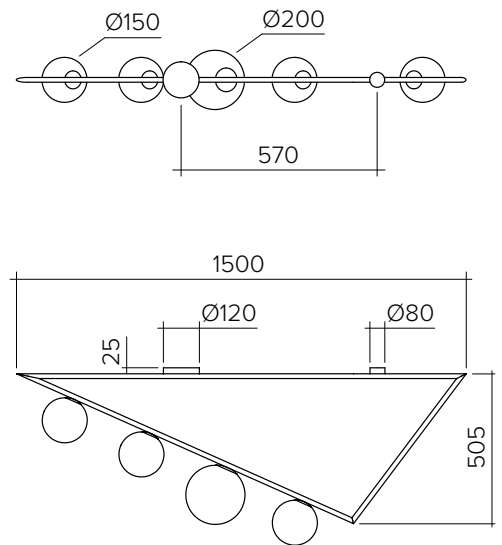

ARETI

www.atelierareti.com contact@atelierareti.com

Our collections are hand made and made to order, small irregularities in shape or surface will occur, they are inherent to the hand made process and should not be seen as flaws. Variations in colour and size are available for some collections, please contact Areti for more details.