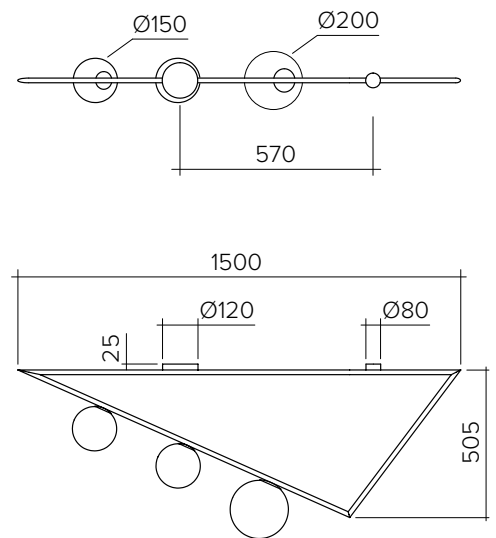

Bulb specification:

G9 max 25W or LED equivalent (two bulbs needed)

E27 max 40W or LED equivalent (one bulb needed)

230V IP20

Sizes in mm

For additional colour options please contact Areti

ARETI

www.atelierareti.com contact@atelierareti.com