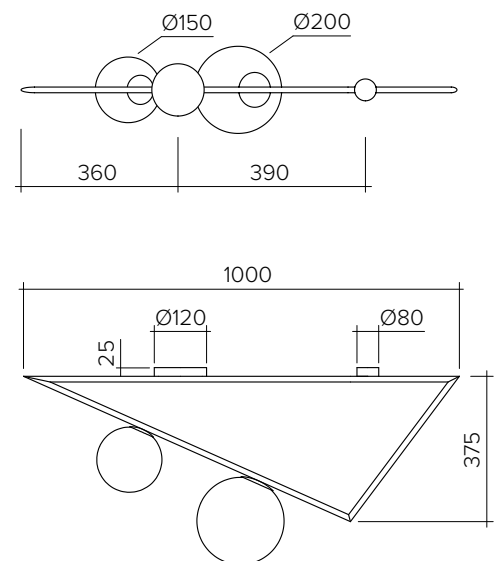

ARETI

www.atelierareti.com contact@atelierareti.com

Our collections are hand made and made to order, small irregularities in shape or surface will occur, they are inherent to the hand made process and should not be seen as flaws. Variations in colour and size are available for some collections, please contact Areti for more details.