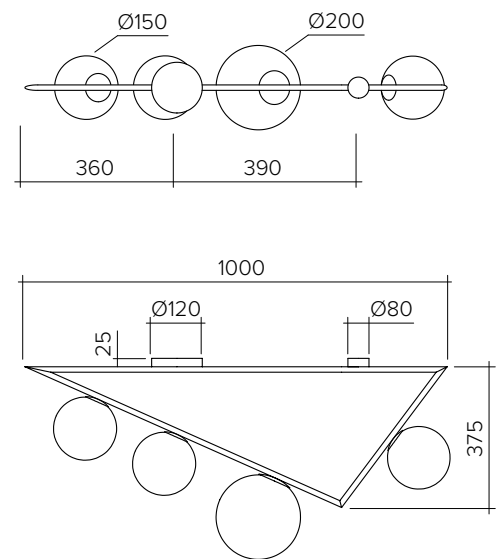

ARETI

www.atelierareti.com contact@atelierareti.com

Our collections are hand made and made to order, small irregularities in shape or surface will occur, they are inherent to the hand made process and should not be seen as flaws. Variations in colour and size are available for some collections, please contact Areti for more details.