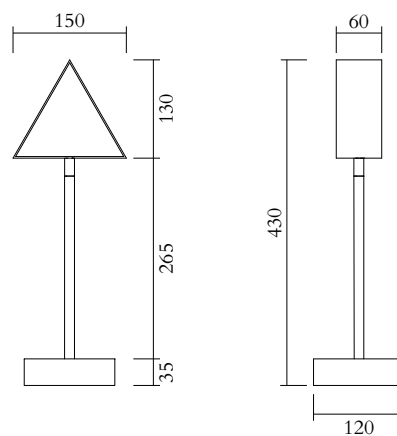

TECHNICAL DETAILS

2 x G9 LED 5W max
110-230V
IP20
Light bulbs not included

CABLE LENGTH

1,50 m

NOTE

Triangle is movable

MADE IN

Germany

Sizes in mm. Flat attachments available under request. Variations in colour and size are available for some collections, please contact Areti for more details.

Our collections are hand made and made to order, small irregularities in shape or surface will occur, they are inherent to the hand made process and should not be seen as flaws. For detailed information on any products: contact@atelierareti.com