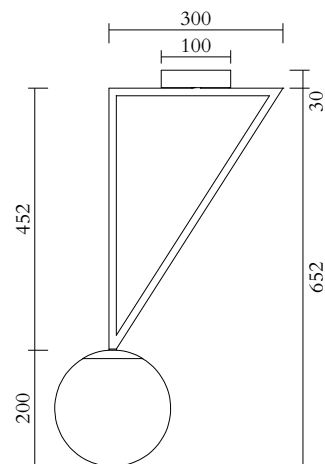

ATELIER ARETI

PRODUCT

Triangle and globes 329
Ceiling light / 1 globe

MATERIALS AND COLOUR OPTIONS

Brushed brass; powder coated metal; white glass

VERSIONS

Brushed brass structure 329OL-C01-BR01

Black structure 329OL-C01-ME01

White structure 329OL-C01-ME02

TECHNICAL DETAILS

1 x E27 LED 10W max (US:E26)

110-230V

IP20

Light bulbs not included

NOTE

Flat ceiling attachment is available upon request

MADE IN

Germany

Sizes in mm. Flat attachments available under request. Variations in colour and size are available for some collections, please contact Areti for more details.

Our collections are hand made and made to order, small irregularities in shape or surface will occur, they are inherent to the hand made process and should not be seen as flaws. For detailed information on any products: contact@atelierareti.com