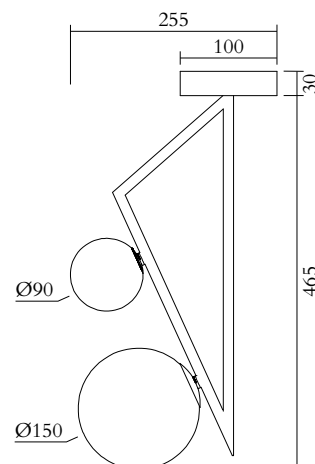

White structure 329OL-C01-ME02

TECHNICAL DETAILS

1 x E27 LED 10W max (US:E26)

110-230V

IP20

Light bulbs not included

NOTE

Flat ceiling attachment is available upon request

MADE IN

Germany

Sizes in mm. Flat attachments available under request. Variations in colour and size are available for some collections, please contact Areti for more details.

Our collections are hand made and made to order, small irregularities in shape or surface will occur, they are inherent to the hand made process and should not be seen as flaws. For detailed information on any products: contact@atelierareti.com

White structure 329OL-C04-ME02

TECHNICAL DETAILS

2 x G9 LED 5W max

110-230V

IP20

Light bulbs not included

NOTE

Flat ceiling attachment is available upon request