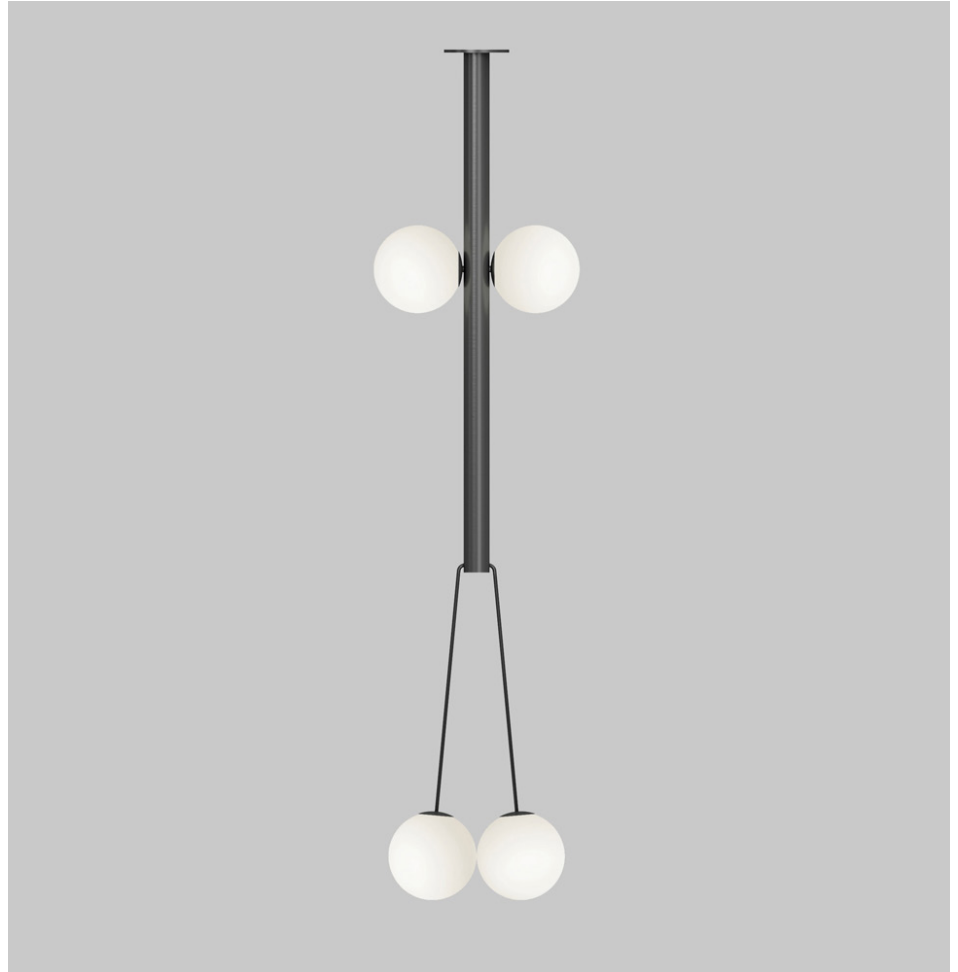

ATELIER ARETI

PRODUCT

Thick tube and globes 421
Pendant light / Long

MATERIALS AND COLOUR OPTIONS

Powder coated metal; white glass

VERSIONS

Black structure 421OL-P02-ME01
White structure 421OL-P02-ME02

TECHNICAL DETAILS

4 x G9 LED 5W max
110-230V
IP20
Light bulbs not included

NOTE

Flat ceiling attachment is available upon request

MADE IN

Germany

Sizes in mm. Flat attachments available under request. Variations in colour and size are available for some collections, please contact Areti for more details.

Our collections are hand made and made to order, small irregularities in shape or surface will occur, they are inherent to the hand made process and should not be seen as flaws. For detailed information on any products: contact@atelierareti.com