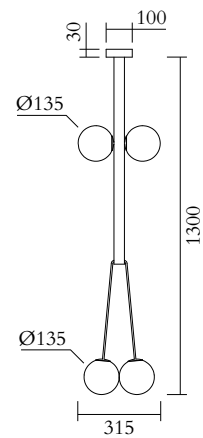

## MADE IN

Germany

Sizes in mm. Flat attachments available under request. Variations in colour and size are available for some collections, please contact Areti for more details.

Our collections are hand made and made to order, small irregularities in shape or surface will occur, they are inherent to the hand made process and should not be seen as flaws. For detailed information on any products: [contact@atelierareti.com](mailto:contact@atelierareti.com)

## TECHNICAL DETAILS

4 x G9 LED 5W max  
110-230V  
IP20  
Light bulbs not included