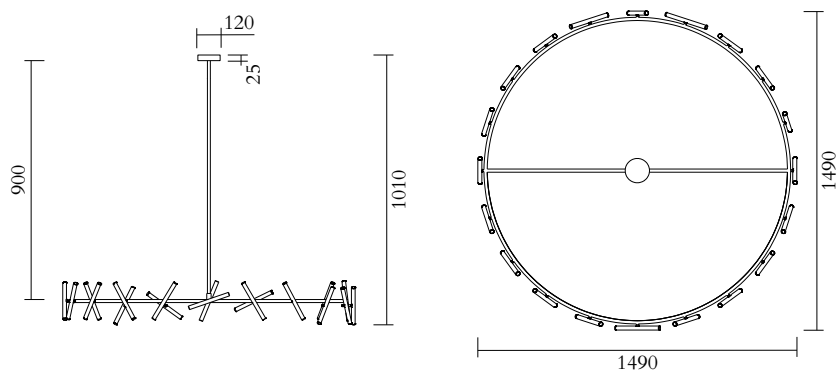

MADE IN

Germany

Sizes in mm. Flat attachments available on request. Variations in colour and size are available for some collections, please contact Areti for more details.

Our collections are hand made and made to order, small irregularities in shape or surface will occur, they are inherent to the hand made process and should not be seen as flaws. For detailed information on any products: contact@atelierareti.com