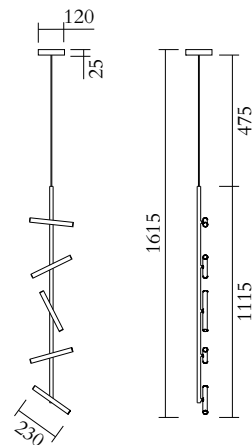

MADE IN

Germany

Sizes in mm. Flat attachments available on request. Variations in colour and size are available for some collections, please contact Areti for more details.

Our collections are hand made and made to order, small irregularities in shape or surface will occur, they are inherent to the hand made process and should not be seen as flaws. For detailed information on any products: contact@atelierareti.com

TECHNICAL DETAILS

Built in LED
Input voltage EU: 230V
Input voltage US: 110V
Output voltage: 24V
2700K
IP20

CABLE LENGTH

0,60 m

NOTE

1. Built in LED light source can be changed by Atelier Areti or a qualified workshop only
2. Flat ceiling attachment is available upon request