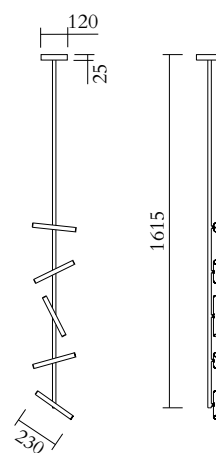

MADE IN

Germany

Sizes in mm. Flat attachments available on request. Variations in colour and size are available for some collections, please contact Areti for more details.

Our collections are hand made and made to order, small irregularities in shape or surface will occur, they are inherent to the hand made process and should not be seen as flaws. For detailed information on any products: contact@atelierareti.com