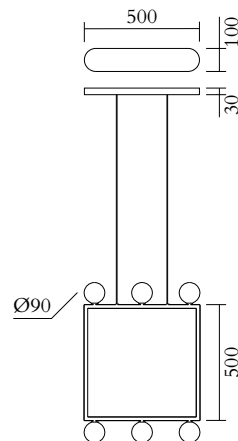

## CABLE LENGTH

1,50 m

## MADE IN

Germany

Sizes in mm. Flat attachments available under request. Variations in colour and size are available for some collections, please contact Areti for more details.

Our collections are hand made and made to order, small irregularities in shape or surface will occur, they are inherent to the hand made process and should not be seen as flaws. For detailed information on any products: [contact@atelierareti.com](mailto:contact@atelierareti.com)