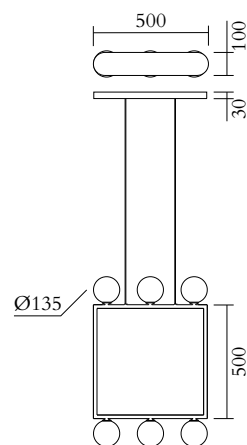

## CABLE LENGTH

1,50 m

## MADE IN

Germany

Sizes in mm. Flat attachments available under request. Variations in colour and size are available for some collections, please contact Areti for more details.

Our collections are hand made and made to order, small irregularities in shape or surface will occur, they are inherent to the hand made process and should not be seen as flaws. For detailed information on any products: [contact@atelierareti.com](mailto:contact@atelierareti.com)