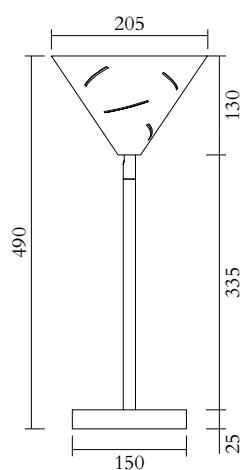

## TECHNICAL DETAILS

1 x G9 LED 5W max  
110-230V  
IP20  
Light bulbs not included

## CABLE LENGTH

1,50 m

## MADE IN

Germany

Sizes in mm. Flat attachments available under request. Variations in colour and size are available for some collections, please contact Areti for more details.

Our collections are hand made and made to order, small irregularities in shape or surface will occur, they are inherent to the hand made process and should not be seen as flaws. For detailed information on any products: [contact@atelierareti.com](mailto:contact@atelierareti.com)