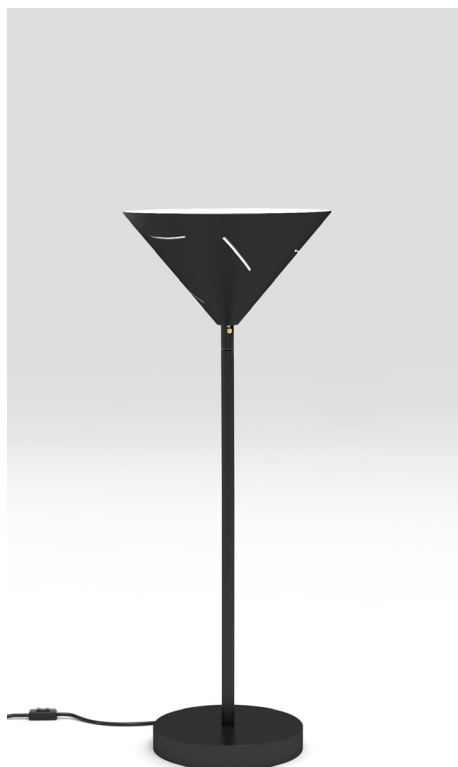

ATELIER ARETI

PRODUCT

Sliver 325
Desk light / Cone up

MATERIALS AND COLOUR OPTIONS

Brushed brass; powder coated metal

VERSIONS

Brushed brass structure	325OL-D02-BR01
Black structure	325OL-D02-ME01
White structure	325OL-D02-ME02
Coloured metal structure	325OL-D02-ME03

TECHNICAL DETAILS

1 x G9 LED 5W max
110-230V
IP20
Light bulbs not included

CABLE LENGTH

1,50 m

MADE IN

Germany

Sizes in mm. Flat attachments available under request. Variations in colour and size are available for some collections, please contact Areti for more details.

Our collections are hand made and made to order, small irregularities in shape or surface will occur, they are inherent to the hand made process and should not be seen as flaws. For detailed information on any products: contact@atelierareti.com