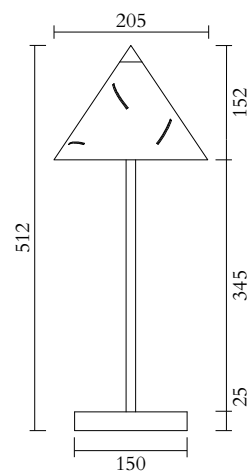

ATELIER ARETI

PRODUCT

Sliver 325
Desk light / Cone down

MATERIALS AND COLOUR OPTIONS

Brushed brass; powder coated metal

VERSIONS

Brushed brass structure	325OL-D01-BR01
Black structure	325OL-D01-ME01
White structure	325OL-D01-ME02
Coloured metal structure	325OL-D01-ME03

TECHNICAL DETAILS

1 x G9 LED 5W max
110-230V
IP20
Light bulbs not included

CABLE LENGTH

1,50 m

MADE IN

Germany

Sizes in mm. Flat attachments available under request. Variations in colour and size are available for some collections, please contact Areti for more details.

Our collections are hand made and made to order, small irregularities in shape or surface will occur, they are inherent to the hand made process and should not be seen as flaws. For detailed information on any products: contact@atelierareti.com