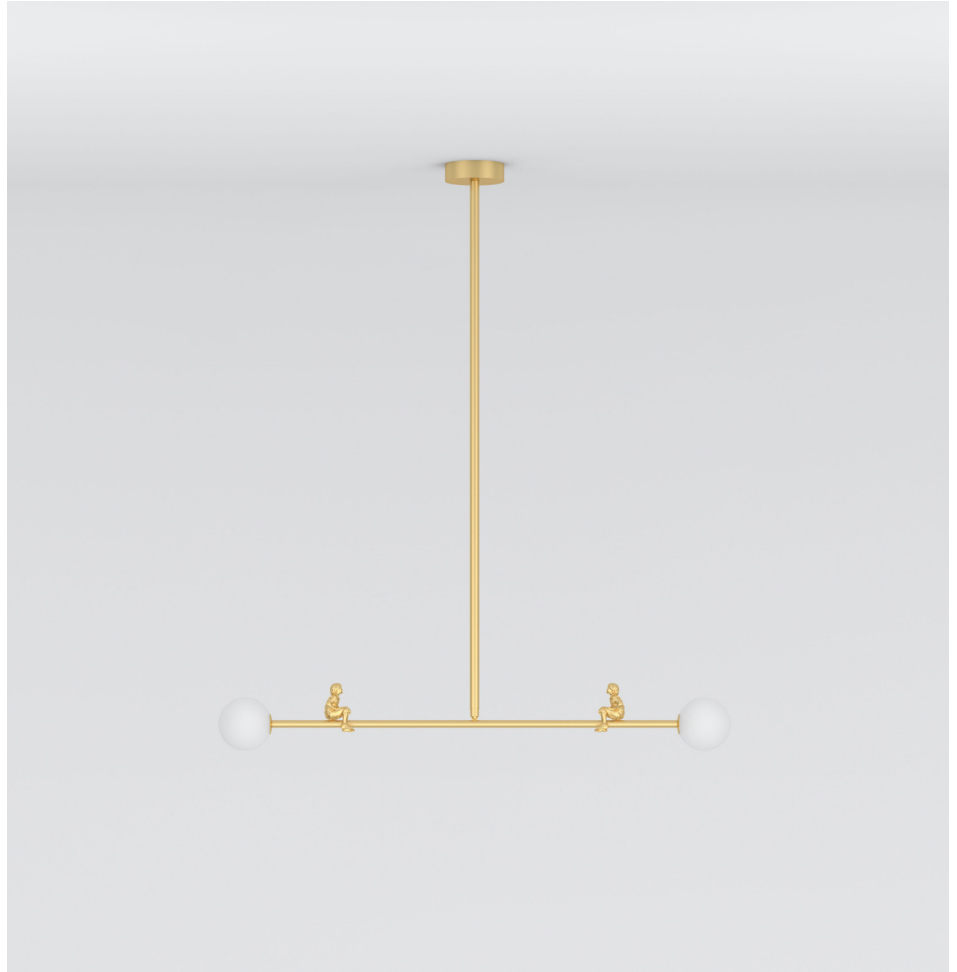

ATELIER ARETI

PRODUCT

See saw 456
Pendant light / Figures

MATERIALS AND COLOUR OPTIONS

Brushed brass; white glass

VERSIONS

Brushed brass structure and figures
456OL-P01-BR01

TECHNICAL DETAILS

2 x G9 LED 5W max
110-230V
IP20
Light bulbs not included

NOTE

Flat ceiling attachment is available upon request

MADE IN

Germany

Sizes in mm. Flat attachments available under request. Variations in colour and size are available for some collections, please contact Areti for more details.