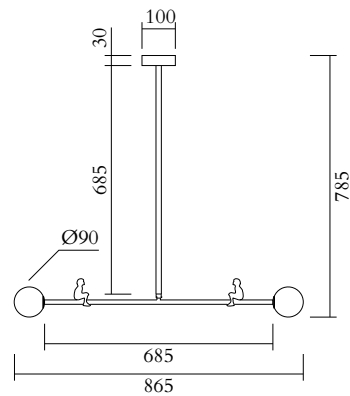

ATELIER ARETI

PRODUCT

See saw 456
Pendant light / Figures

MATERIALS AND COLOUR OPTIONS

Brushed brass; white glass

VERSIONS

Brushed brass structure and figures
456OL-P01-BR01

TECHNICAL DETAILS

2 x G9 LED 5W max
110-230V
IP20
Light bulbs not included

NOTE

Flat ceiling attachment is available upon request

MADE IN

Germany

Sizes in mm. Flat attachments available under request. Variations in colour and size are available for some collections, please contact Areti for more details.