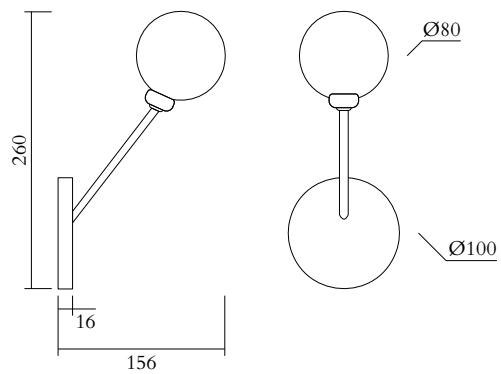

## TECHNICAL DETAILS

1 x G9 LED 5W max  
Recommended bulb size: diameter 16mm, total length  
47mm (diameter must be under 20 mm)  
110-230V  
IP20  
Light bulb not included

## TECHNICAL DETAILS

1 x G9 LED 5W max  
Recommended bulb size: diameter 16mm, total length  
47mm (diameter must be under 20 mm)  
110-230V  
IP44  
Light bulb not included

## WEIGHT

2 kg

## MADE IN

Germany

Sizes in mm. Flat attachments available only under request. Variations in colour and size are available for some collections, please contact Areti for more details.

Our collections are hand made and made to order, small irregularities in shape or surface will occur, they are inherent to the hand made process and should not be seen as flaws. For detailed information on any products: [contact@atelierareti.com](mailto:contact@atelierareti.com)