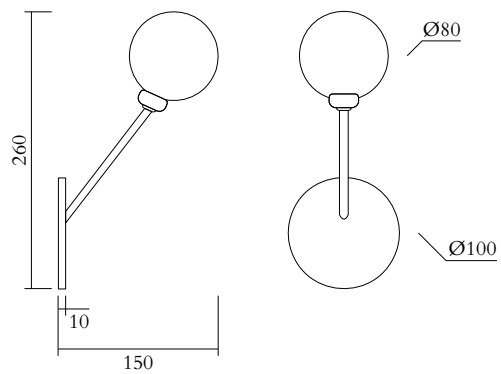

ATELIER ARETI

PRODUCT

Row 203
Wall light / IP 20

MATERIALS AND COLOUR OPTIONS

Brushed brass; powder coated metal; white glass

VERSIONS

Brushed brass structure	203OL-W01-BR01
Black structure	203OL-W01-ME01
White structure	203OL-W01-ME02

TECHNICAL DETAILS

1 x G9 LED 5W max
Recommended bulb size: diameter 16mm, total length
47mm (diameter must be under 20 mm)
110-230V
IP20
Light bulb not included

WEIGHT

2 kg

MADE IN

Germany

Sizes in mm. Flat attachments available only under request. Variations in colour and size are available for some collections, please contact Areti for more details.

Our collections are hand made and made to order, small irregularities in shape or surface will occur, they are inherent to the hand made process and should not be seen as flaws. For detailed information on any products: contact@atelierareti.com