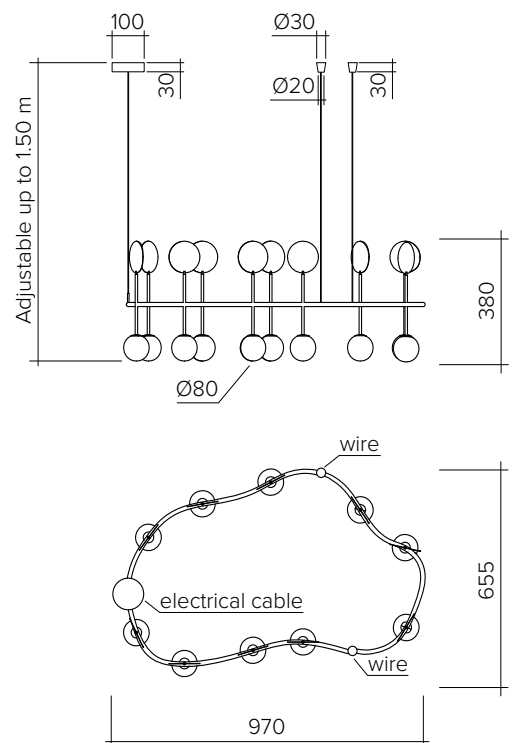

ARETI

www.atelierareti.com contact@atelierareti.com

Our collections are hand made and made to order, small irregularities in shape or surface will occur, they are inherent to the hand made process and should not be seen as flaws. Variations in colour and size are available for some collections, please contact Areti for more details.