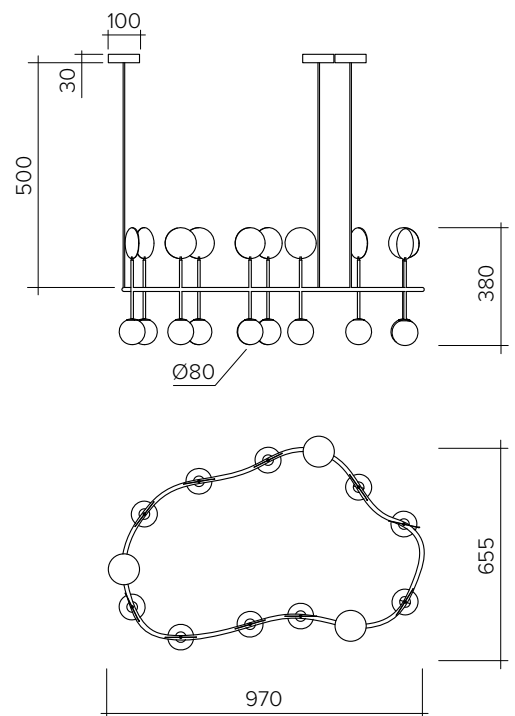

ROW 203

Pendant light - rounded with cables

Materials:

Powder coated metal, brushed brass and glass

Product number:

203OL-P02-BR01	Brushed brass structure and plates; white cable
203OL-P02-ME01	Black structure and plates; black cable
203OL-P02-ME02	White structure and plates; white cable
203OL-P02-ME03	Black structure; brushed brass plates; black cable
203OL-P02-ME04	White structure; brushed brass plates; white cable

Bulb specification:

G9 max 6W LED

Recommended bulb size: diameter 16mm x total length 47mm
(diameter must be under 20 mm)

230V IP20

Standard size cable 1.5 m, with adjustable fabric covered cable

Sizes in mm

ROW 203

Pendant light - rounded with metal rod

Materials:
Powder coated metal, brushed brass and glass

Product number:
 203OL-P04-BR01 Brushed brass structure and plates
 203OL-P04-ME01 Black structure and plates
 203OL-P04-ME02 White structure and plates
 203OL-P04-ME03 Black structure; brushed brass plates
 203OL-P04-ME04 White structure; brushed brass plates

Bulb specification:
 G9 max 6W LED
 Recommended bulb size: diameter 16mm x total length 47mm
 (diameter must be under 20 mm)

230V IP20

Sizes in mm

ARETI

www.atelierareti.com contact@atelierareti.com

Our collections are hand made and made to order, small irregularities in shape or surface will occur, they are inherent to the hand made process and should not be seen as flaws. Variations in colour and size are available for some collections, please contact Areti for more details.