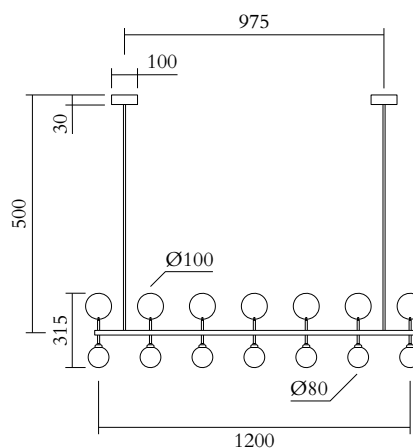

ATELIER ARETI

PRODUCT

Row 203
Pendant light / Straight / Metal tube

MATERIALS AND COLOUR OPTIONS

Brushed brass; powder coated metal; white glass

VERSIONS

Brushed brass structure and plates	203OL-P03-BR01
Black structure and plates	203OL-P03-ME01
White structure and plates	203OL-P03-ME02
Black structure; brushed brass plates	203OL-P03-ME03
White structure; brushed brass plates	203OL-P03-ME04

TECHNICAL DETAILS

7 x G9 LED 5W max
Recommended bulb size: diameter 16mm, total length
47mm (diameter must be under 20 mm)
110-230V
IP20
Light bulbs not included

WEIGHT

11 kg

MADE IN

Germany

Sizes in mm. Flat attachments available only under request. Variations in colour and size are available for some collections, please contact Areti for more details.

Our collections are hand made and made to order, small irregularities in shape or surface will occur, they are inherent to the hand made process and should not be seen as flaws. For detailed information on any products: contact@atelierareti.com