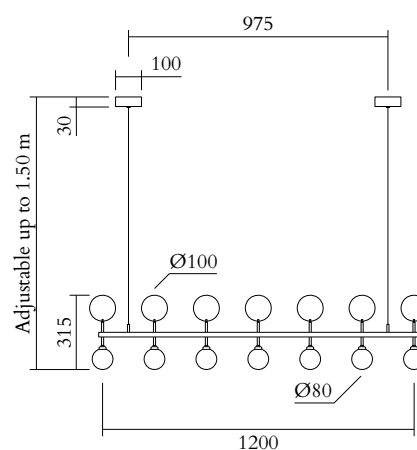

ATELIER ARETI

PRODUCT

Row 203
Pendant light / Straight / Fabric cable

MATERIALS AND COLOUR OPTIONS

Brushed brass; powder coated metal; white glass

VERSIONS

Brushed brass structure and plates; white cables

203OL-P01-BR01

Black structure and plates; black cables

203OL-P01-ME01

White structure and plates; white cables

203OL-P01-ME02

Black structure; brushed brass plates; black cables

203OL-P01-ME03

White structure; brushed brass plates; white cables

203OL-P01-ME04

TECHNICAL DETAILS

7 x G9 LED 5W max

Recommended bulb size: diameter 16mm, total length
47mm (diameter must be under 20 mm)

110-230V

IP20

Light bulbs not included

WEIGHT

11 kg

CABLE LENGTH

Standard size cable 1.5 m, with adjustable fabric covered
cable

MADE IN

Germany

Sizes in mm. Flat attachments available only under request. Variations in colour and size are available for some collections, please contact Areti for more details.

Our collections are hand made and made to order, small irregularities in shape or surface will occur, they are inherent to the hand made process and should not be seen as flaws. For detailed information on any products: contact@atelierareti.com