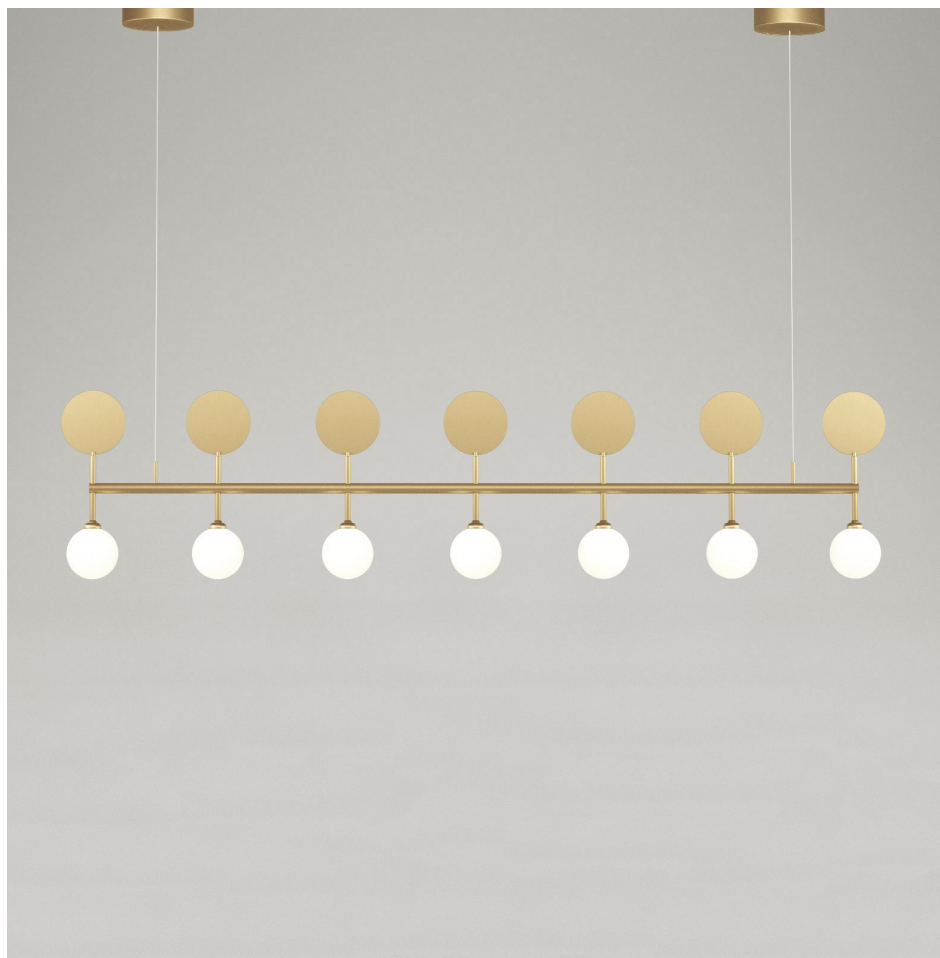

ATELIER ARETI

PRODUCT

Row 203
Pendant light / Straight / Fabric cable

MATERIALS AND COLOUR OPTIONS

Brushed brass; powder coated metal; white glass

VERSIONS

Brushed brass structure and plates; white cables

203OL-P01-BR01

Black structure and plates; black cables

203OL-P01-ME01

White structure and plates; white cables

203OL-P01-ME02

Black structure; brushed brass plates; black cables

203OL-P01-ME03

White structure; brushed brass plates; white cables

203OL-P01-ME04

TECHNICAL DETAILS

7 x G9 LED 5W max

Recommended bulb size: diameter 16mm, total length
47mm (diameter must be under 20 mm)

110-230V

IP20

Light bulbs not included

WEIGHT

11 kg

CABLE LENGTH

Standard size cable 1.5 m, with adjustable fabric covered
cable

MADE IN

Germany

Sizes in mm. Flat attachments available only under request. Variations in colour and size are available for some collections, please contact Areti for more details.

Our collections are hand made and made to order, small irregularities in shape or surface will occur, they are inherent to the hand made process and should not be seen as flaws. For detailed information on any products: contact@atelierareti.com