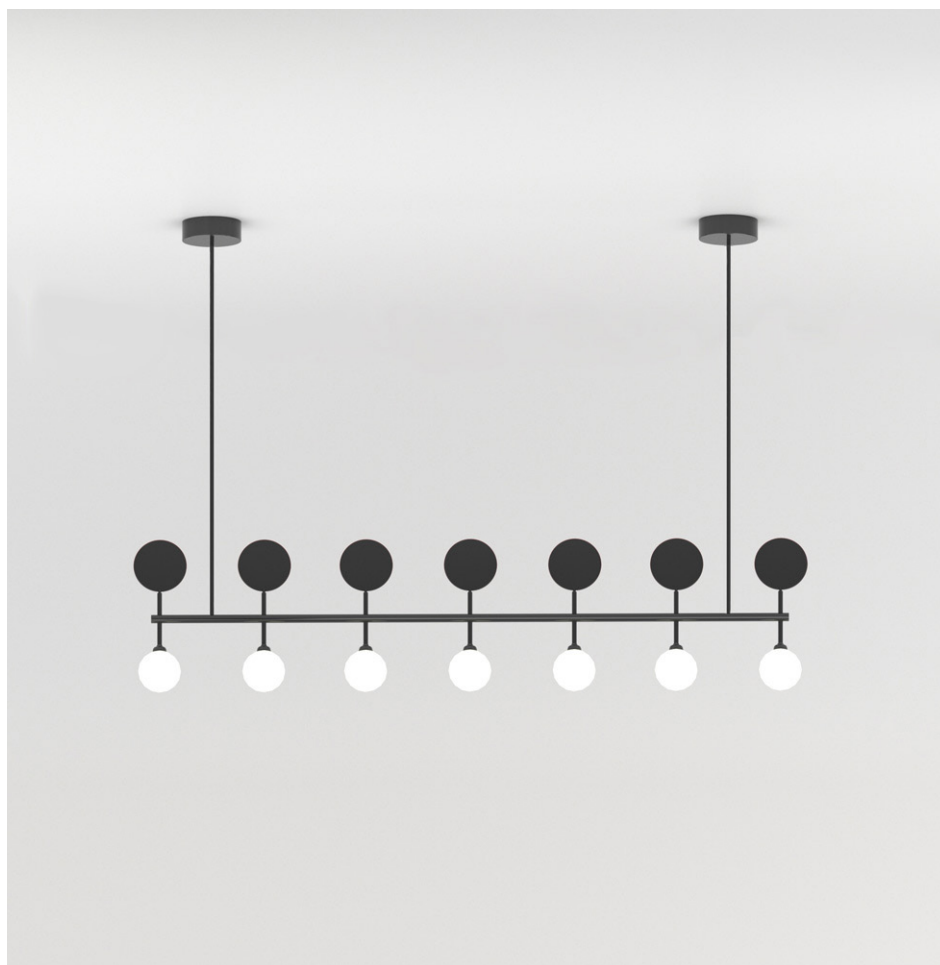

ATELIER ARETI

PRODUCT

Row 203
Pendant light / Straight / Metal tube

MATERIALS AND COLOUR OPTIONS

Brushed brass; powder coated metal; white glass

VERSIONS

Brushed brass structure and plates	203OL-P03-BR01
Black structure and plates	203OL-P03-ME01
White structure and plates	203OL-P03-ME02
Black structure; brushed brass plates	203OL-P03-ME03
White structure; brushed brass plates	203OL-P03-ME04

TECHNICAL DETAILS

7 x G9 LED 5W max
Recommended bulb size: diameter 16mm, total length
47mm (diameter must be under 20 mm)
110-230V
IP20
Light bulbs not included

WEIGHT

11 kg

MADE IN

Germany

Sizes in mm. Flat attachments available only under request. Variations in colour and size are available for some collections, please contact Areti for more details.

Our collections are hand made and made to order, small irregularities in shape or surface will occur, they are inherent to the hand made process and should not be seen as flaws. For detailed information on any products: contact@atelierareti.com