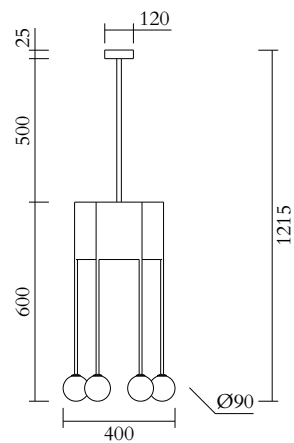

TECHNICAL DETAILS

6 x G9 LED 5W max

110-230V

IP20

Lights bulbs not included

MADE IN

Germany

Sizes in mm. Flat attachments available on request. Variations in colour and size are available for some collections, please contact Areti for more details.