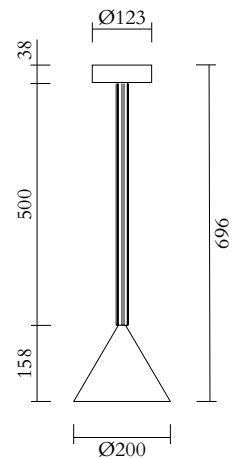

1 x G9 LED 5W max

110-230V

IP20

Light bulb not included

MADE IN

Germany

ATELIER ARETI

03 red attachment
02 white tube + cone