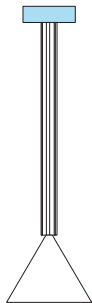

07 intense yellow attachment
02 white tube + cone

05 sand attachment
02 white tube + cone

06 light yellow attachment
02 white tube + cone

07 intense yellow attachment
02 white tube + cone

08 orange yellow attachment
02 white tube + cone

09 blue attachment
02 white tube + cone

10 light blue attachment
02 white tube + cone

11 light green attachment
02 white tube + cone

12 intense green attachment
02 white tube + cone

COLOUR CONCEPT B

White + one colour