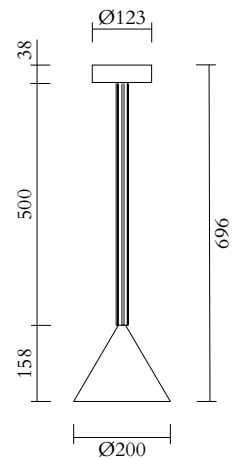

1 x G9 LED 5W max

110-230V

IP20

Light bulb not included

MADE IN

Germany

ATELIER ARETI

01 black attachment
03 red tube
02 white cone