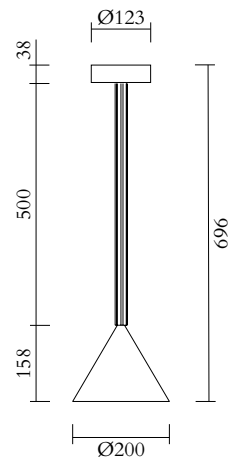

1 x G9 LED 5W max

110-230V

IP20

Light bulb not included

MADE IN

Germany

ATELIER ARETI

03 red attachment
04 pink tube
02 white cone