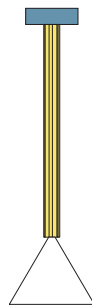

03 red attachment
11 light green tube
02 white cone

12 intense green attachment
04 pink tube
02 white cone

08 orange yellow attachment
04 pink tube
02 white cone

03 red attachment
05 sand tube
02 white cone

03 red attachment
10 light blue tube
02 white cone

12 intense green attachment
10 light blue tube
02 white cone

09 blue attachment
06 light yellow tube
02 white cone

COLOUR CONCEPT D

White + two colours

552OL-P02-M0D