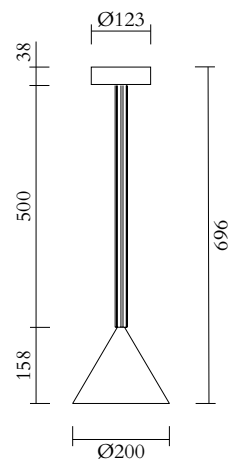

MADE IN

Germany