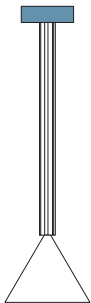

07 intense yellow attachment
02 white tube + cone

05 sand attachment
02 white tube + cone

06 light yellow attachment
02 white tube + cone

07 intense yellow attachment
02 white tube + cone

08 orange yellow attachment
02 white tube + cone

09 blue attachment
02 white tube + cone

10 light blue attachment
02 white tube + cone

11 light green attachment
02 white tube + cone

12 intense green attachment
02 white tube + cone

COLOUR CONCEPT B

White + one colour