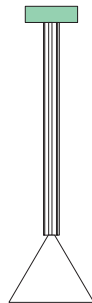

07 intense yellow attachment
02 white tube + cone

05 sand attachment
02 white tube + cone

06 light yellow attachment
02 white tube + cone

07 intense yellow attachment
02 white tube + cone

08 orange yellow attachment
02 white tube + cone

09 blue attachment
02 white tube + cone

10 light blue attachment
02 white tube + cone

11 light green attachment
02 white tube + cone

12 intense green attachment
02 white tube + cone

COLOUR CONCEPT B

White + one colour