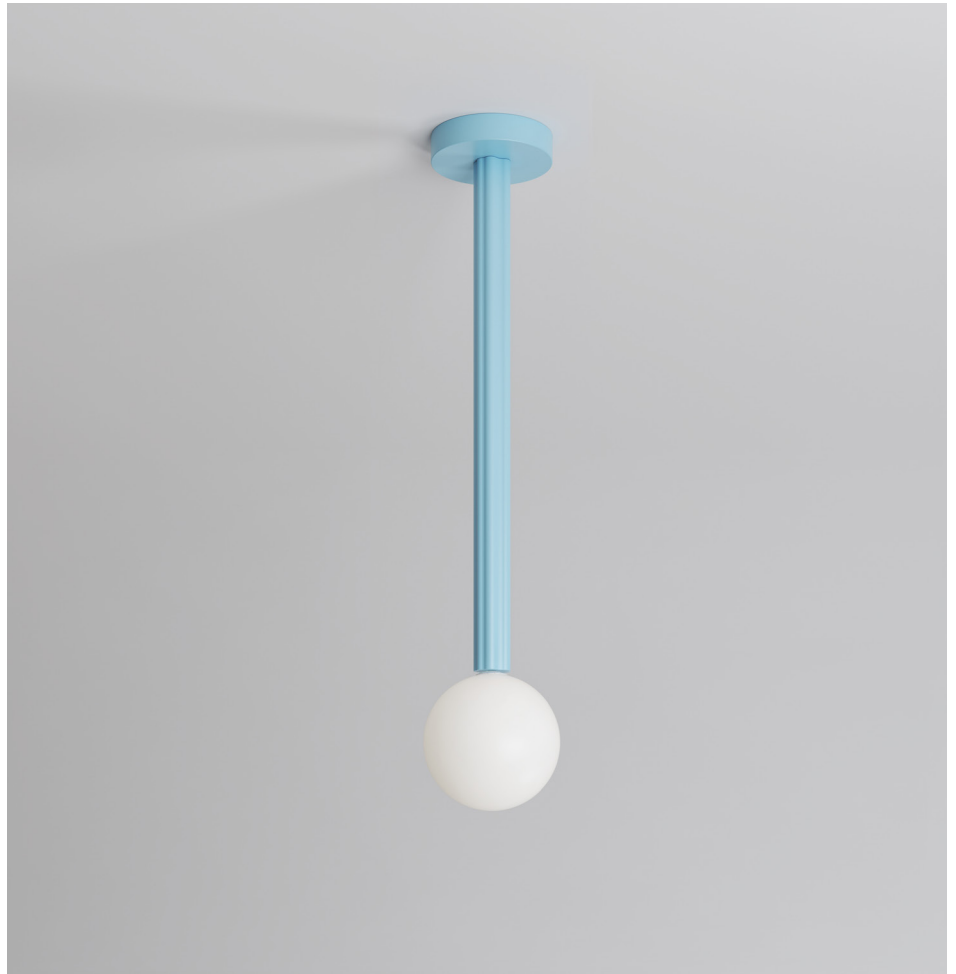

ATELIER ARETI

ELEMENTS COLLECTION

Profiles

Pendant Light / Globe

552OL-P01

Black attachment, 05 sand tube

Colour Concept C - 552OL-P01-M0C

COLOUR CONCEPTS:

Colour Concept A - 552OL-P01-M0A

PRODUCT

Profiles
Pendant light / Globe 552OL-P01
Monochrome 11 light blue

VERSIONS

Refer to the next page

TECHNICAL DETAILS

1 x G9 LED 5W max
110-230V
IP20
Light bulb not included

Colour Concept B - 552OL-P01-M0B

PRODUCT

Profiles

Pendant light / Globe 552OL-P01

03 red attachment, white tube

VERSIONS

Refer to the next page

TECHNICAL DETAILS

PRODUCT

Profiles

Pendant light / Globe 552OL-P01

Black attachment, 04 pink tube

VERSIONS

Refer to the next page

TECHNICAL DETAILS

1 x G9 LED 5W max