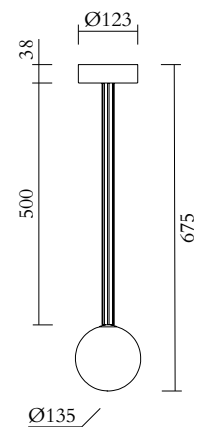

1 x G9 LED 5W max

110-230V

IP20

Light bulb not included

MADE IN

Germany

ATELIER ARETI

03 red attachment
02 white tube